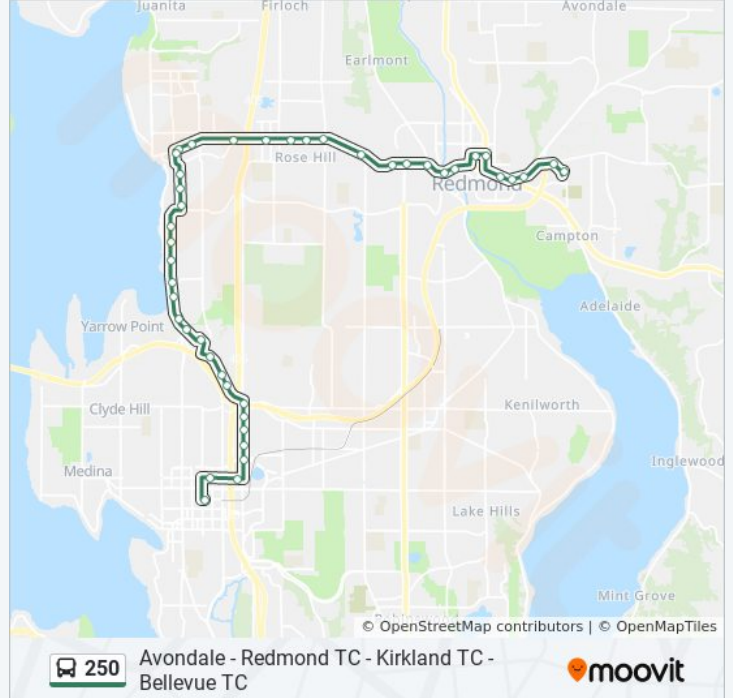

South Kirkland Park & Ride

NE 38th Pl & Lake Washington Blvd NE

Lake Washington Blvd NE & NE 43rd St

Lake Washington Blvd NE & NE 46th St

Lake Washington Blvd NE & NE 52nd St

Lakeview Dr NE & Lake Washington Blvd NE

Lakeview Dr NE & NE 59th St

Lakeview Dr NE & NE 64th St

State St S & 10th Ave S

State St & 7th Ave S

State St & 3rd Ave S

Kirkland Transit Center - Bay 2

Central Way & 5th St

NE 85th St & Kirkland Way

NE 85th St & 120th Ave NE

NE 85th St & 126th Ave NE

NE 85th St & 128th Ave NE

NE 85th St & 132nd Ave NE

NE Redmond Way & 140th Ave NE

NE Redmond Way & 145th Ave NE

NE Redmond Way & 148th Ave NE

NE Redmond Way & Willows Rd NE

NE Redmond Way & West Lake Sammamish Pkwy NE

NE Redmond Way & Bear Creek Pkwy

Redmond Transit Center - Bay 2

164th Ave NE & NE 83rd St

Redmond Way & 166th Ave NE

Avondale Way NE & NE Redmond Way

Avondale Way NE & 170th Pl NE

NE Union Hill Rd & 178th Pl NE

Bear Creek Park and Ride