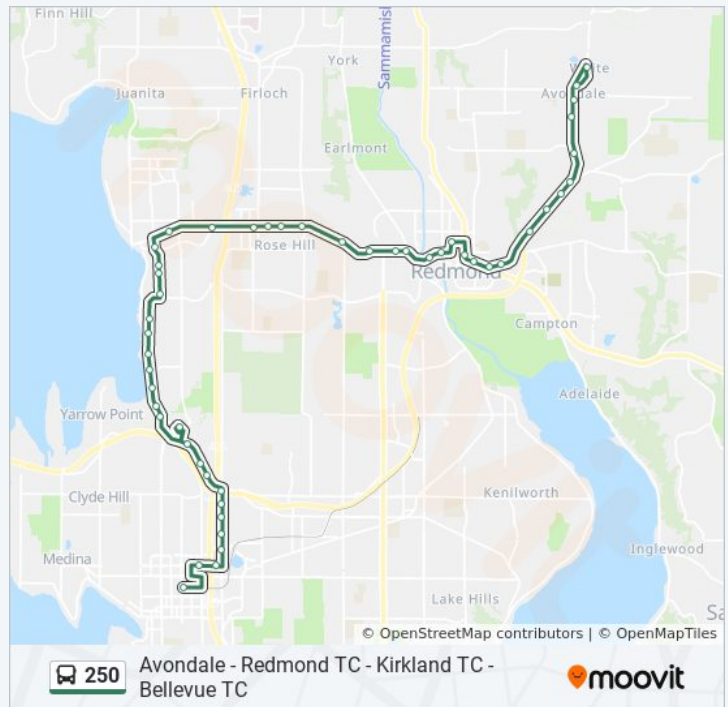

250 bus Info

Direction: Bellevue Transit Center

Stops: 49

Trip Duration: 49 min

Line Summary:

Lakeview Dr NE & NE 64th St

Lakeview Dr NE & NE 59th St

Lake Washington Blvd NE & Lakeview Dr NE