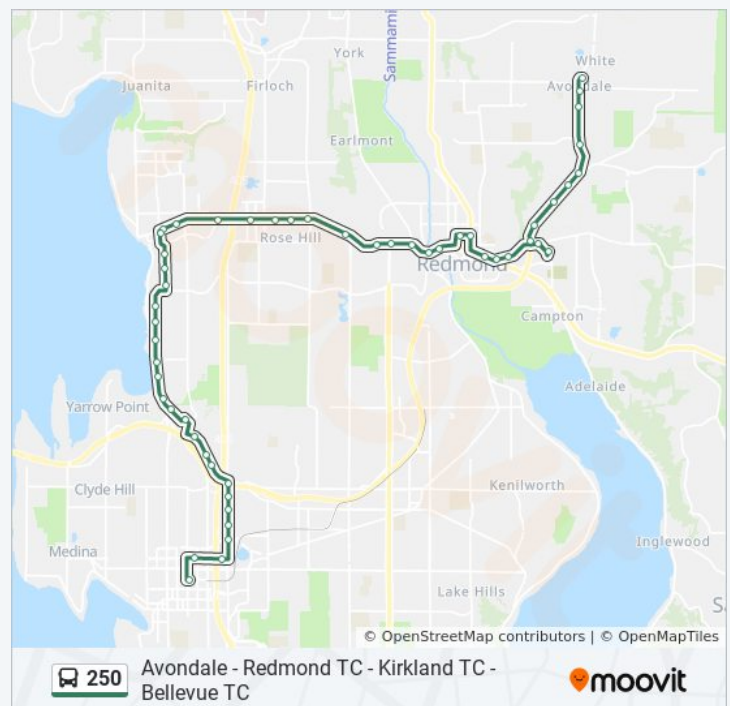

NE 85th St & Kirkland Way

NE 85th St & 120th Ave NE

NE 85th St & 126th Ave NE

NE 85th St & 128th Ave NE

NE 85th St & 132nd Ave NE

NE Redmond Way & 140th Ave NE

NE Redmond Way & 145th Ave NE

NE Redmond Way & 148th Ave NE

NE Redmond Way & Willows Rd NE

NE Redmond Way & West Lake Sammamish

Tuesday	12:25 AM - 11:55 PM
Wednesday	12:25 AM - 11:55 PM
Thursday	12:25 AM - 11:55 PM
Friday	12:25 AM - 11:55 PM
Saturday	12:25 AM

250 bus Info

Direction: Avondale Bear Creek P&R

Stops: 51

Trip Duration: 46 min

Line Summary:

Pkwy NE

NE Redmond Way & Bear Creek Pkwy

Redmond Transit Center - Bay 2

164th Ave NE & NE 83rd St