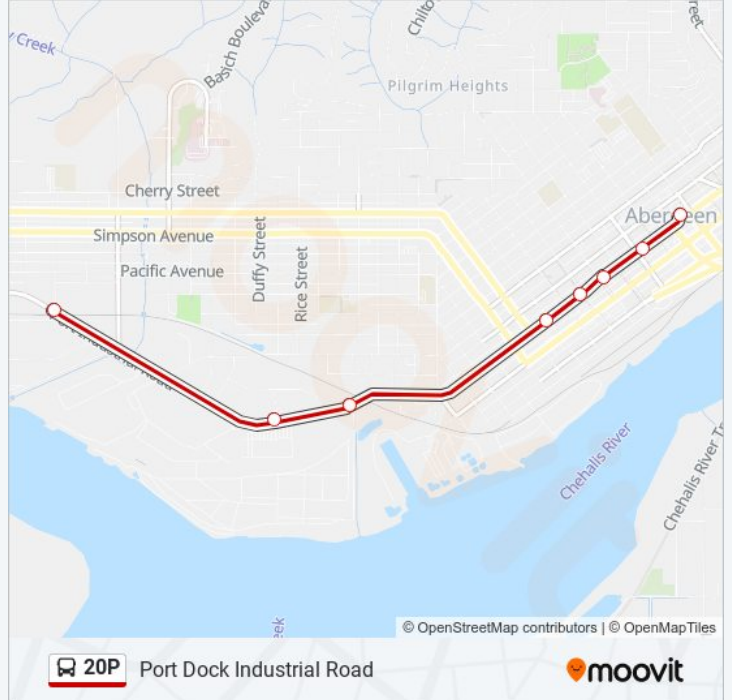

Port Dock Industrial Road

Get The App

The 20P bus line (Port Dock Industrial Road) has 2 routes. For regular weekdays, their operation hours are:
 (1) Port Industrial - Aberdeen Transit Center: 4:50 AM - 10:10 PM
 (2) Port Industrial - Hoquiam: 9:00 AM - 10:20 PM
 Use the Moovit App to find the closest 20P bus station near you and find out when is the next 20P bus arriving.

20P bus Time Schedule

Port Industrial - Aberdeen Transit Center Route
 Timetable:

Sunday	7:10 AM - 8:55 PM
Monday	4:50 AM - 10:10 PM
Tuesday	4:50 AM - 10:10 PM
Wednesday	4:50 AM - 10:10 PM
Thursday	4:50 AM - 10:10 PM
Friday	4:50 AM - 10:10 PM
Saturday	7:10 AM - 8:55 PM

20P bus Info

Direction: Port Industrial - Aberdeen Transit Center

Stops: 17

Trip Duration: 10 min

Line Summary:

Direction: Port Industrial - Hoquiam

8 stops

[VIEW LINE SCHEDULE](#)

20P bus Info

Direction: Port Industrial - Hoquiam

Stops: 8

Trip Duration: 10 min

Line Summary:

20P bus time schedules and route maps are available in an offline PDF at moovitapp.com. Use the Moovit App to see live bus times, train schedule or subway schedule, and step-by-step directions for all public transit in Seattle - Tacoma, WA.