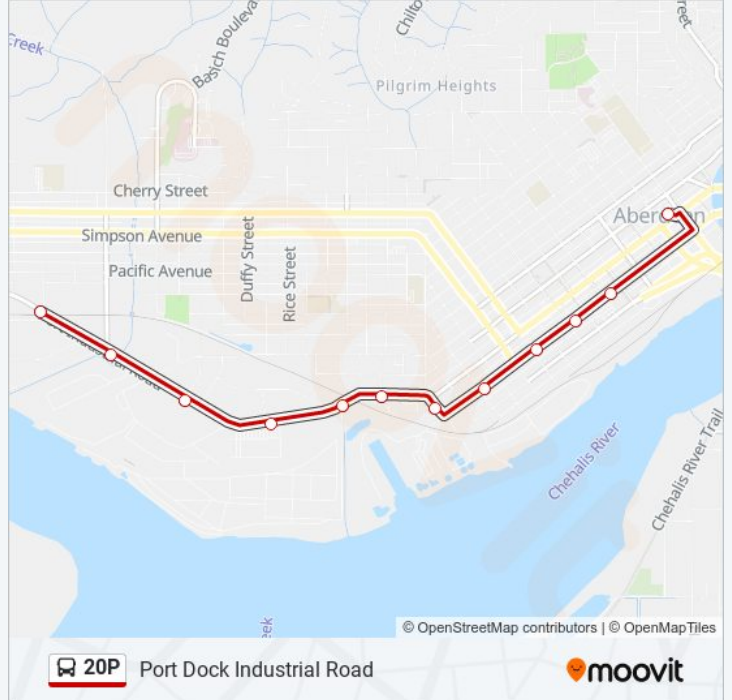

Port Dock Industrial Road

Get The App

The 20P bus line (Port Dock Industrial Road) has 2 routes. For regular weekdays, their operation hours are:
 (1) Port Industrial - Aberdeen Transit Center: 4:50 AM - 10:10 PM
 (2) Port Industrial - Hoquiam: 9:00 AM - 10:20 PM
 Use the Moovit App to find the closest 20P bus station near you and find out when is the next 20P bus arriving.

Direction: Port Industrial - Aberdeen Transit Center

17 stops

[VIEW LINE SCHEDULE](#)

- Hoquiam Transit Center
- Simpson at 9th
- 22nd at Pacific
- 23rd at Bay Ave
- Bay Ave at Ontario St
- Port Industrial Rd at 30th
- Port Industrial Rd at Myrtle St
- Port Industrial at S Maple St
- Port Industrial Rd at Commerce St
- Port Industrial Rd at East Terminal Rd
- Port Industrial Rd at South Thornton St
- South Garfield St
- West Heron at South Lincoln St
- Heron at Alder
- Heron at Jefferson
- Heron at L (Safeway)
- Aberdeen Transit Center

20P bus Time Schedule

Port Industrial - Aberdeen Transit Center Route
 Timetable:

Sunday	7:10 AM - 8:55 PM
Monday	4:50 AM - 10:10 PM
Tuesday	4:50 AM - 10:10 PM
Wednesday	4:50 AM - 10:10 PM
Thursday	4:50 AM - 10:10 PM
Friday	4:50 AM - 10:10 PM
Saturday	7:10 AM - 8:55 PM

20P bus Info

Direction: Port Industrial - Aberdeen Transit Center

Stops: 17

Trip Duration: 10 min

Line Summary:

Direction: Port Industrial - Hoquiam

8 stops

[VIEW LINE SCHEDULE](#)