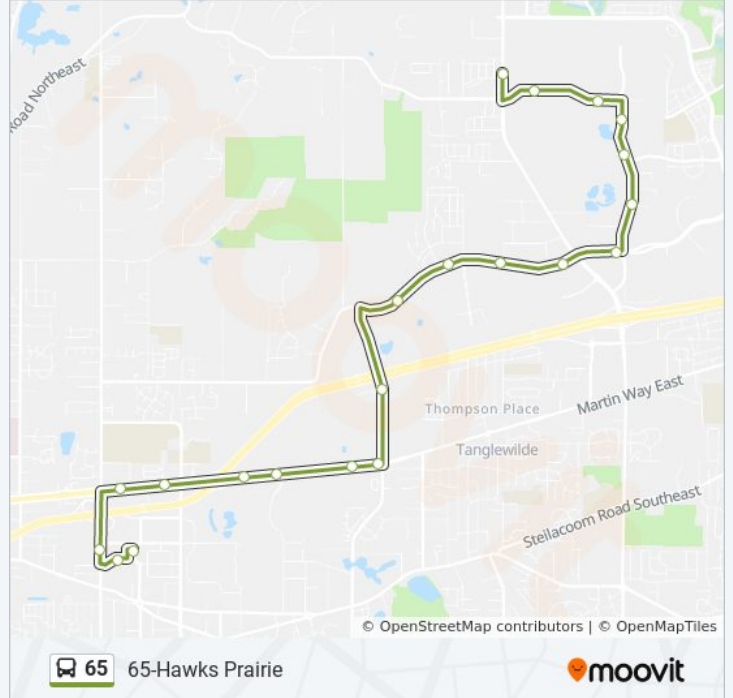

Direction: To 41st Avenue

24 stops

[VIEW LINE SCHEDULE](#)

- Lacey Transit Center
- Sleater Kinney Rd at 7th Ave
- 4141 Martin Way
- Martin Way at College St
- Martin Way at I-5
- Martin Way at Desmond Dr
- Carpenter Rd at Martin Way
- Carpenter Rd at 9th Ln
- Britton Place Apts
- Britton Pkwy at Gateway Blvd
- Britton Pkwy at Marvin Rd
- Willamette Dr at Marvin Rd
- Willamette Dr at Hogum Bay Rd
- Willamette Dr at Commerce Place
- Willamette Dr at Borealis Ct
- Willamette Dr at 31st Ave
- Meridian Campus Ctr
- Willamette Dr at Madrid St
- Willamette Dr at Meriwood Dr
- 41st Ave at Whidbey Rd
- 41st Ave at Vashon Dr
- 41st Ave at Edgewater Blvd

65 bus Info

Direction: To 41st Avenue

Stops: 24

Trip Duration: 22 min

Line Summary:

Marvin Rd at 41st Ave

Marvin Rd at Spencer Ave

Direction: To Lacey Transit Center

21 stops

[VIEW LINE SCHEDULE](#)

Marvin Rd at Spencer Ave

Target Dist Ctr

Hawks Prairie Rd at Hogum Bay Rd

Hogum Bay Rd at Campus Glen Dr

Hogum Bay Rd at 31st Ave

Hogum Bay Rd at 30th Ave

65 bus Info

Direction: To Lacey Transit Center

Stops: 21

Trip Duration: 22 min

Line Summary:

Sleater Kinney Rd at 6th Ave

7th Ave at Sleater-Kinney Rd

Lacey Transit Center