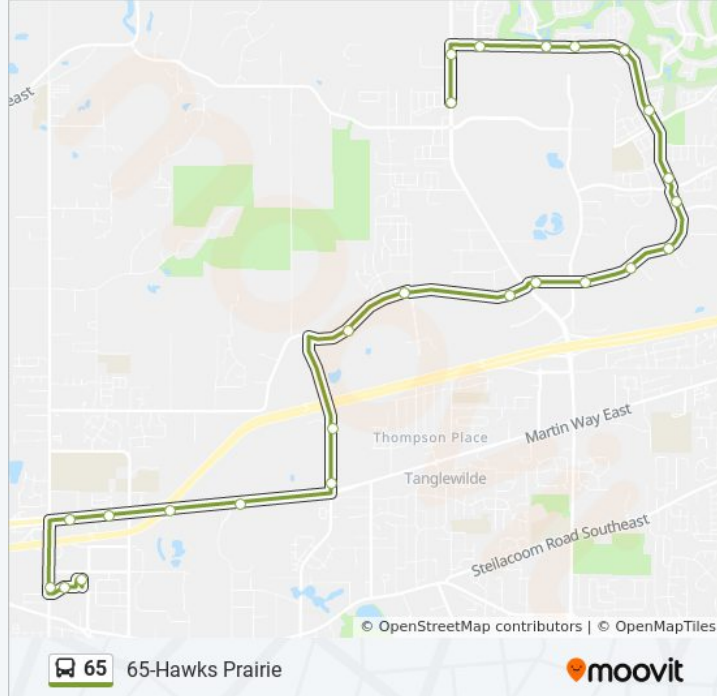

Direction: To 41st Avenue

24 stops

[VIEW LINE SCHEDULE](#)

- Lacey Transit Center
- Sleater Kinney Rd at 7th Ave
- 4141 Martin Way
- Martin Way at College St
- Martin Way at I-5
- Martin Way at Desmond Dr
- Carpenter Rd at Martin Way
- Carpenter Rd at 9th Ln
- Britton Place Apts
- Britton Pkwy at Gateway Blvd
- Britton Pkwy at Marvin Rd
- Willamette Dr at Marvin Rd
- Willamette Dr at Hogum Bay Rd
- Willamette Dr at Commerce Place
- Willamette Dr at Borealis Ct
- Willamette Dr at 31st Ave
- Meridian Campus Ctr
- Willamette Dr at Madrid St
- Willamette Dr at Meriwood Dr
- 41st Ave at Whidbey Rd
- 41st Ave at Vashon Dr
- 41st Ave at Edgewater Blvd

65 bus Info

Direction: To 41st Avenue

Stops: 24

Trip Duration: 22 min

Line Summary:

Marvin Rd at 41st Ave

Marvin Rd at Spencer Ave

Direction: To Lacey Transit Center

21 stops

[VIEW LINE SCHEDULE](#)

Marvin Rd at Spencer Ave

Target Dist Ctr

Hawks Prairie Rd at Hogum Bay Rd

Hogum Bay Rd at Campus Glen Dr

Hogum Bay Rd at 31st Ave

Hogum Bay Rd at 30th Ave

65 bus Info

Direction: To Lacey Transit Center

Stops: 21

Trip Duration: 22 min

Line Summary:

Sleater Kinney Rd at 6th Ave

7th Ave at Sleater-Kinney Rd

Lacey Transit Center