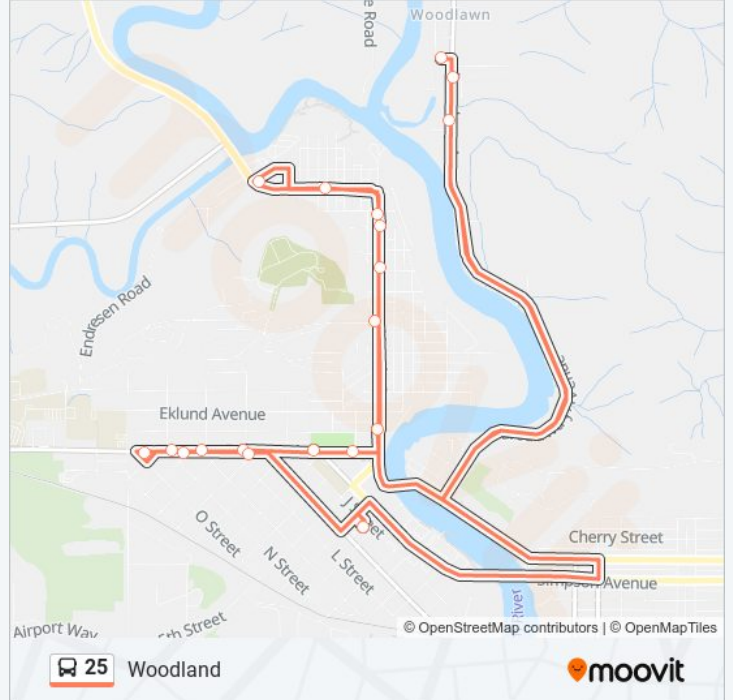

Lincoln at Wood

Lincoln at Grand

Lincoln at Karr

Emerson at Jefferson

Emerson at Garfield

Emerson at Filmore

Emerson at Cleveland

Emerson at Buchanan

**25 bus Info**

**Direction:** Woodland

**Stops:** 20

**Trip Duration:** 25 min

**Line Summary:**

Emerson at 1st

Hoquiam Transit Center

25 bus time schedules and route maps are available in an offline PDF at [moovitapp.com](https://moovitapp.com). Use the Moovit App to see live bus times, train schedule or subway schedule, and step-by-step directions for all public transit in Seattle - Tacoma, WA.

© 2024 Moovit - All Rights Reserved