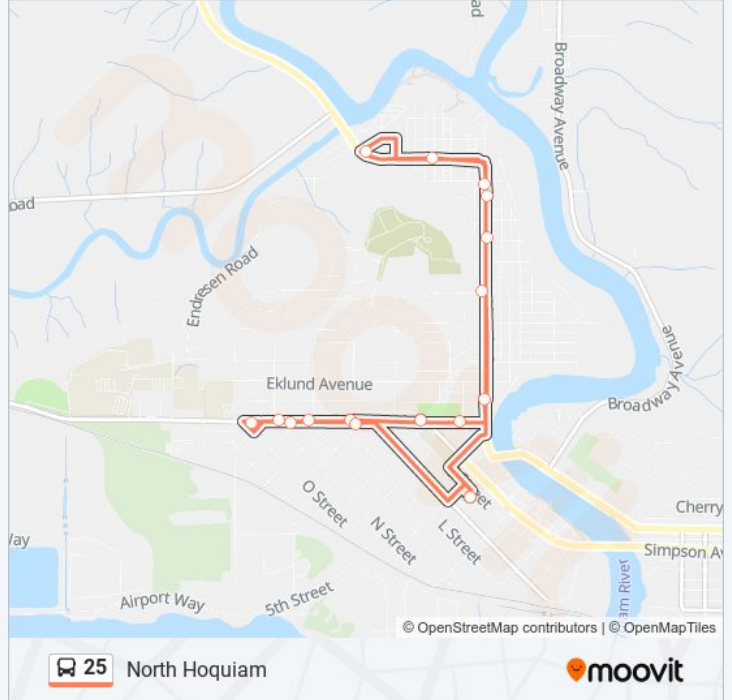

Lincoln at Wood

Lincoln at Grand

Lincoln at Karr

Emerson at Jefferson

Emerson at Garfield

Emerson at Filmore

Emerson at Cleveland

Emerson at Buchanan

W Hoquiam Emerson & O St

Emerson at Maple

Emerson at 1st

Hoquiam Transit Center

### 25 bus Info

**Direction:** North Hoquiam

**Stops:** 17

**Trip Duration:** 20 min

**Line Summary:**

**Direction: Woodland**

20 stops

[VIEW LINE SCHEDULE](#)