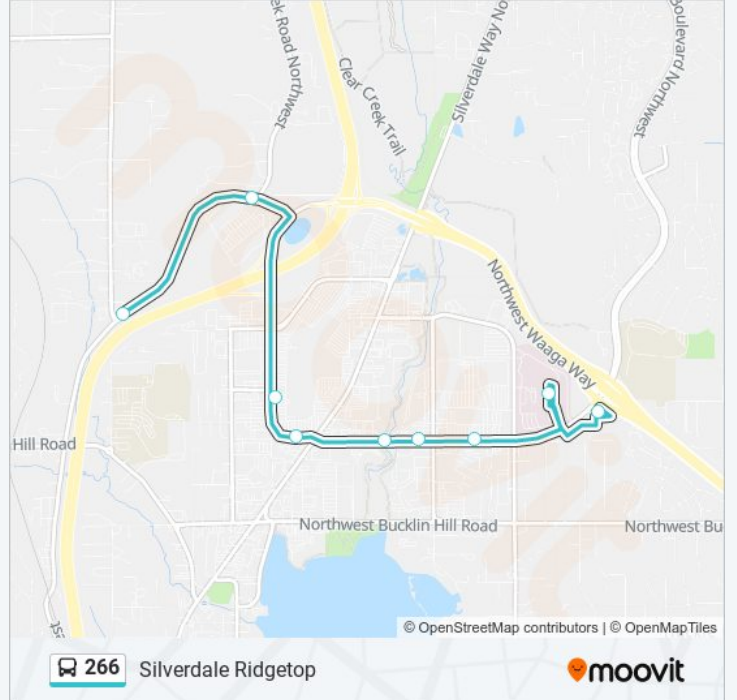

Use the Moovit App to find the closest 266 bus station near you and find out when is the next 266 bus arriving.

Direction: To Silverdale Transit Center

9 stops

[VIEW LINE SCHEDULE](#)

- Greaves Way at Old Frontier
- Greaves Way at Clear Creek
- Kitsap Mall Blvd at Randall Way
- Kitsap Mall Blvd at Plaza Rd (Kitsap Mall)
- Kitsap Mall Blvd at Poplars Ave (Towne Centre)
- Ridgetop at Blaine
- Ridgetop at Mickelberry
- Ridgetop at Cranway Ln
- Silverdale Transit Center (STC)

266 bus Info

Direction: To Silverdale Transit Center

Stops: 9

Trip Duration: 13 min

Line Summary:

Direction: To the Trails

9 stops

[VIEW LINE SCHEDULE](#)

- Silverdale Transit Center (STC)
- St. Michael Medical Center
- Ridgetop & Myhre (Near Best Buy)
- Ridgetop at Mickelberry
- Ridgetop at Blaine
- Kitsap Mall Blvd at Silverdale Way
- Kitsap Mall Blvd at Plaza Rd
- Greaves Way at Clear Creek
- Greaves Way at Old Frontier

266 bus Info

Direction: To the Trails

Stops: 9

Trip Duration: 12 min

Line Summary:

266 bus time schedules and route maps are available in an offline PDF at moovitapp.com. Use the [Moovit App](#) to see live bus times, train schedule or subway schedule, and step-by-step directions for all public transit in Seattle - Tacoma, WA.