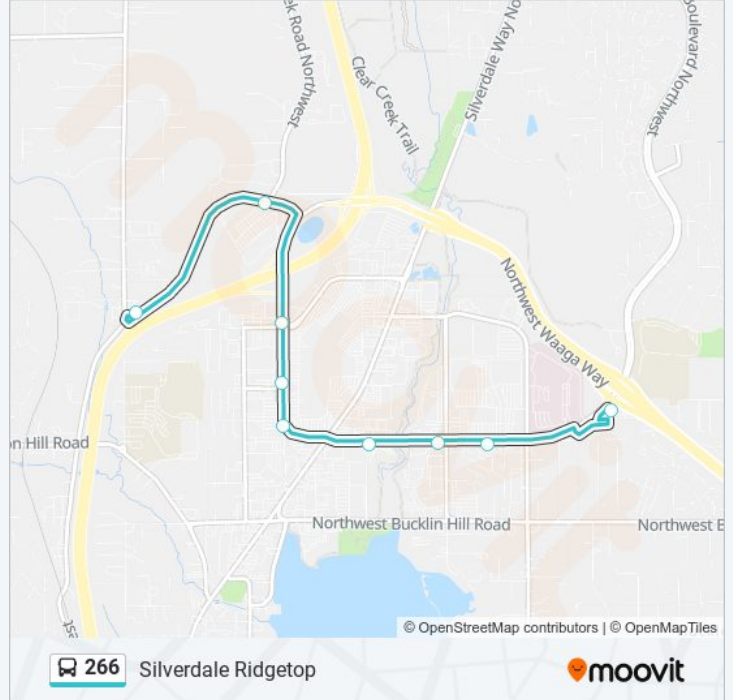

Use the Moovit App to find the closest 266 bus station near you and find out when is the next 266 bus arriving.

Direction: To Silverdale Transit Center

9 stops

[VIEW LINE SCHEDULE](#)

- Greaves Way at Old Frontier
- Greaves Way at Clear Creek
- Kitsap Mall Blvd at Randall Way
- Kitsap Mall Blvd at Plaza Rd (Kitsap Mall)
- Kitsap Mall Blvd at Poplars Ave (Towne Centre)
- Ridgetop at Blaine
- Ridgetop at Mickelberry
- Ridgetop at Cranway Ln
- Silverdale Transit Center (STC)

266 bus Time Schedule

To Silverdale Transit Center Route Timetable:

Sunday	Not Operational
Monday	7:12 AM - 7:12 PM
Tuesday	7:12 AM - 7:12 PM
Wednesday	7:12 AM - 7:12 PM
Thursday	7:12 AM - 7:12 PM
Friday	7:12 AM - 7:12 PM
Saturday	9:12 AM - 6:42 PM

266 bus Info

Direction: To Silverdale Transit Center

Stops: 9

Trip Duration: 13 min

Line Summary:

Direction: To the Trails

9 stops

[VIEW LINE SCHEDULE](#)

- Silverdale Transit Center (STC)
- St. Michael Medical Center
- Ridgetop & Myhre (Near Best Buy)
- Ridgetop at Mickelberry
- Ridgetop at Blaine
- Kitsap Mall Blvd at Silverdale Way
- Kitsap Mall Blvd at Plaza Rd
- Greaves Way at Clear Creek
- Greaves Way at Old Frontier