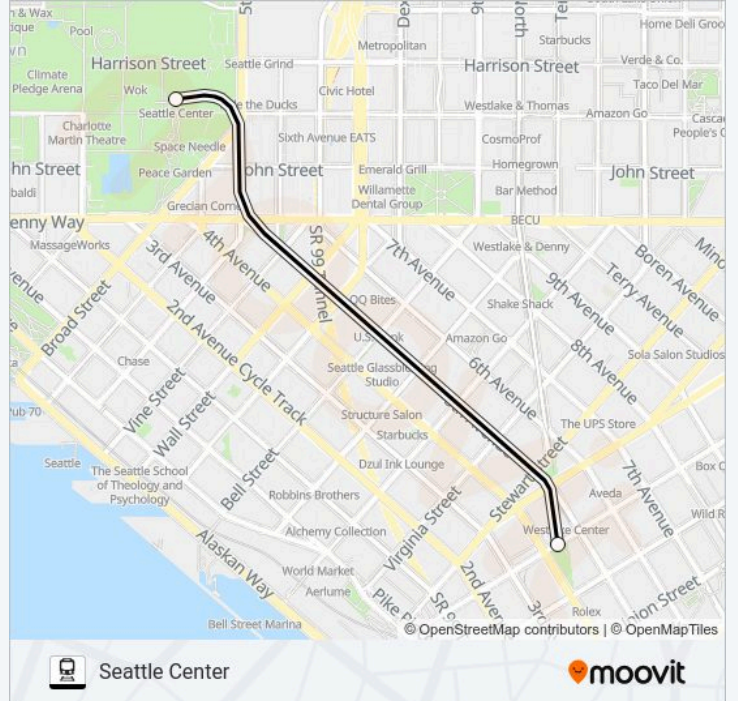

Use the Moovit App to find the closest MONORAIL train station near you and find out when is the next MONORAIL train arriving.

Direction: Westlake

2 stops

[VIEW LINE SCHEDULE](#)

Seattle Center

Westlake Station

MONORAIL train Info

Direction: Westlake

Stops: 2

Trip Duration: 3 min

Line Summary:

Direction: Seattle Center

2 stops

[VIEW LINE SCHEDULE](#)

Westlake Station

Seattle Center

MONORAIL train Time Schedule

Seattle Center Route Timetable:

Monday	7:35 AM - 9:05 PM
Tuesday	7:35 AM - 9:05 PM
Wednesday	7:35 AM - 9:05 PM
Thursday	7:35 AM - 9:05 PM
Friday	7:35 AM - 11:05 PM
Saturday	8:35 AM - 11:55 PM
Sunday	8:35 AM - 9:05 PM

MONORAIL train Info

Direction: Seattle Center

Stops: 2

Trip Duration: 3 min

Line Summary:

MONORAIL train time schedules and route maps are available in an offline PDF at moovitapp.com. Use the Moovit App to see live bus times, train schedule or subway schedule, and step-by-step directions for all public transit in Seattle - Tacoma, WA.