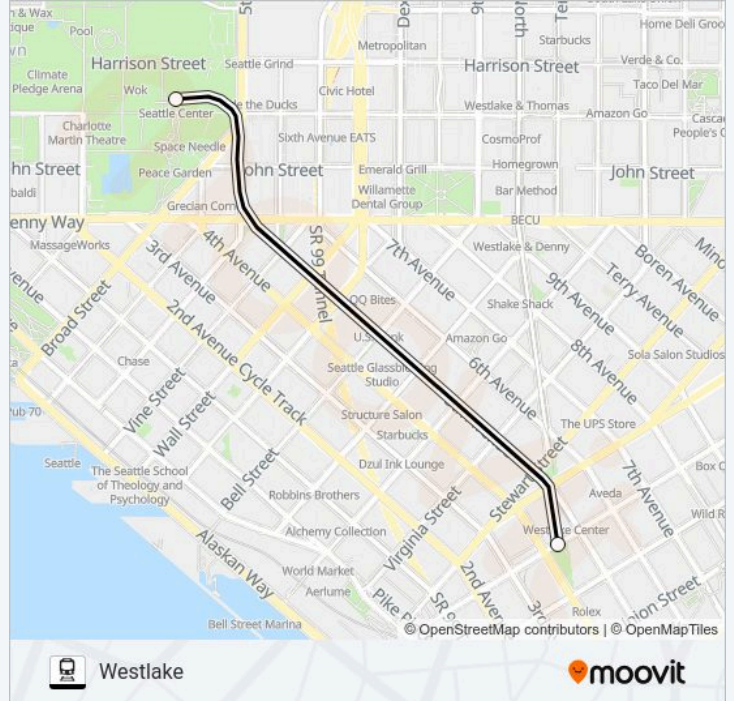

Use the Moovit App to find the closest MONORAIL train station near you and find out when is the next MONORAIL train arriving.

Direction: Westlake

2 stops

[VIEW LINE SCHEDULE](#)

Seattle Center

Westlake Station

MONORAIL train Time Schedule

Westlake Route Timetable:

Monday	7:30 AM - 9:00 PM
Tuesday	7:30 AM - 9:00 PM
Wednesday	7:30 AM - 9:00 PM
Thursday	7:30 AM - 9:00 PM
Friday	7:30 AM - 11:00 PM
Saturday	8:30 AM - 11:50 PM
Sunday	8:30 AM - 9:00 PM

MONORAIL train Info

Direction: Westlake

Stops: 2

Trip Duration: 3 min

Line Summary:

Direction: Seattle Center

2 stops

[VIEW LINE SCHEDULE](#)

MONORAIL train Info

Direction: Seattle Center

Stops: 2

Trip Duration: 3 min

Line Summary:

MONORAIL train time schedules and route maps are available in an offline PDF at moovitapp.com. Use the Moovit App to see live bus times, train schedule or subway schedule, and step-by-step directions for all public transit in Seattle - Tacoma, WA.