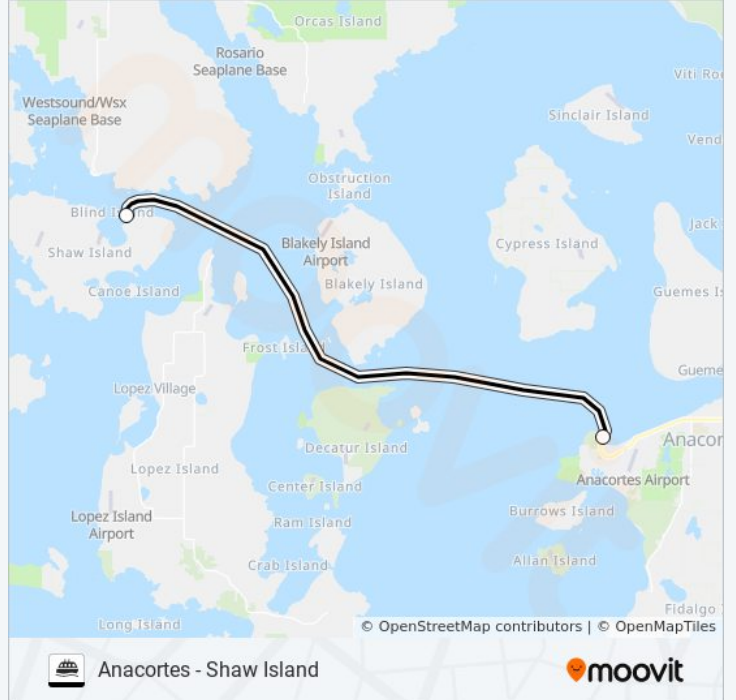

 ANACORTES - SHAW ISLANDAnacortes - Shaw
Island[Get The App](#)

The ferry line Anacortes - Shaw Island has one route. For regular weekdays, their operation hours are:

(1) To Shaw Island: 5:30 AM - 8:55 PM

Use the Moovit App to find the closest ANACORTES - SHAW ISLAND ferry station near you and find out when is the next ANACORTES - SHAW ISLAND ferry arriving.

Direction: To Shaw Island

2 stops

[VIEW LINE SCHEDULE](#)

Anacortes

Shaw Island

**ANACORTES - SHAW ISLAND ferry Time
Schedule**

To Shaw Island Route Timetable:

| | |
|-----------|-------------------|
| Sunday | 5:30 AM - 8:55 PM |
| Monday | 5:30 AM - 8:55 PM |
| Tuesday | 5:30 AM - 8:55 PM |
| Wednesday | 5:30 AM - 8:55 PM |
| Thursday | 5:30 AM - 8:55 PM |
| Friday | 5:30 AM - 8:55 PM |
| Saturday | 5:30 AM - 8:55 PM |

ANACORTES - SHAW ISLAND ferry Info**Direction:** To Shaw Island**Stops:** 2**Trip Duration:** 65 min**Line Summary:**

ANACORTES - SHAW ISLAND ferry time schedules and route maps are available in an offline PDF at moovitapp.com. Use the [Moovit App](#) to see live bus times, train schedule or subway schedule, and step-by-step directions for all public transit in Seattle - Tacoma, WA.