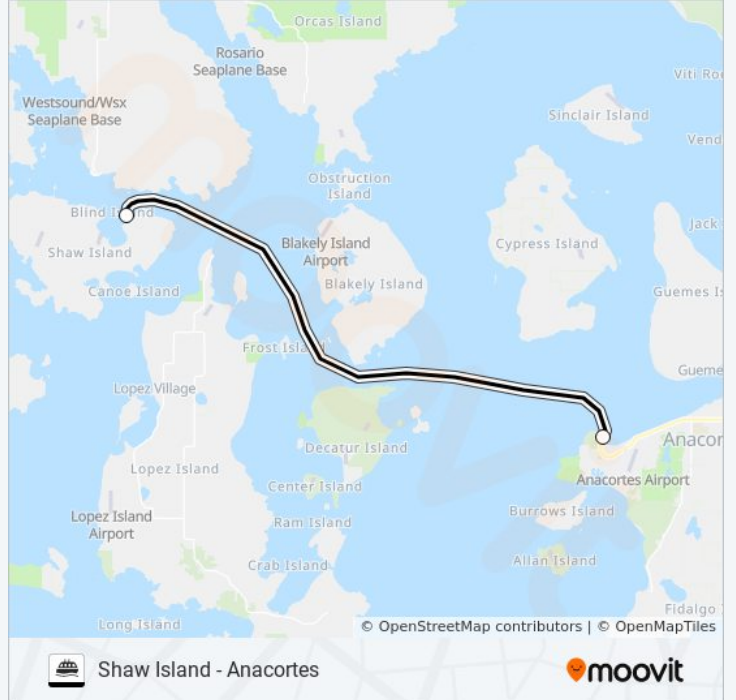

 SHAW ISLAND - ANACORTESShaw Island -  
Anacortes

Get The App

The ferry line Shaw Island - Anacortes has one route. For regular weekdays, their operation hours are:

(1) To Anacortes: 7:00 AM - 9:45 PM

Use the Moovit App to find the closest SHAW ISLAND - ANACORTES ferry station near you and find out when is the next SHAW ISLAND - ANACORTES ferry arriving.

**Direction: To Anacortes**

2 stops

[VIEW LINE SCHEDULE](#)

Shaw Island

Anacortes

**SHAW ISLAND - ANACORTES ferry Time Schedule**

To Anacortes Route Timetable:

Sunday	7:00 AM - 9:45 PM
Monday	7:00 AM - 9:45 PM
Tuesday	7:00 AM - 9:45 PM
Wednesday	7:00 AM - 9:45 PM
Thursday	7:00 AM - 9:45 PM
Friday	7:00 AM - 9:45 PM
Saturday	7:00 AM - 9:45 PM

**SHAW ISLAND - ANACORTES ferry Info****Direction:** To Anacortes**Stops:** 2**Trip Duration:** 70 min**Line Summary:**

SHAW ISLAND - ANACORTES ferry time schedules and route maps are available in an offline PDF at [moovitapp.com](https://moovitapp.com). Use the [Moovit App](#) to see live bus times, train schedule or subway schedule, and step-by-step directions for all public transit in Seattle - Tacoma, WA.