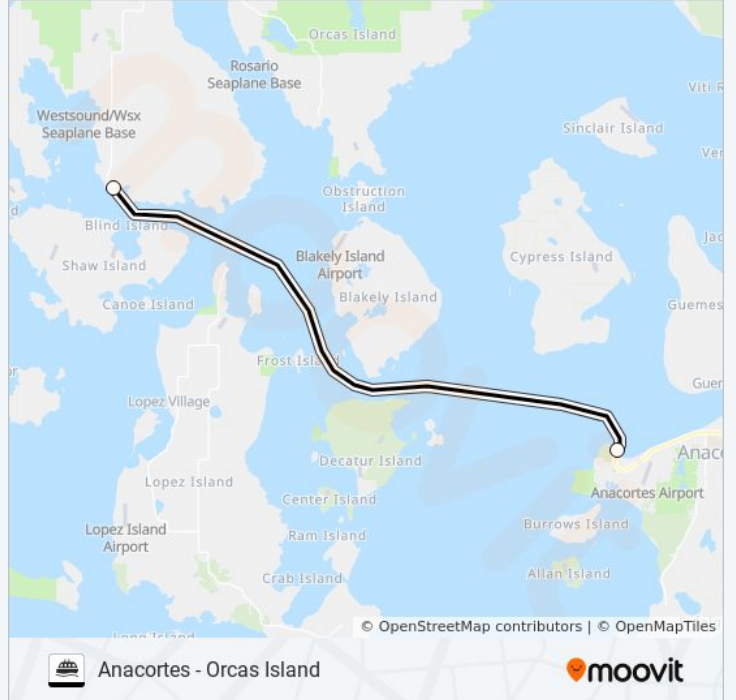

 ANACORTES - ORCAS ISLANDAnacortes - Orcas  
Island[Get The App](#)

The ferry line Anacortes - Orcas Island has one route. For regular weekdays, their operation hours are:

(1) To Orcas Island: 5:30 AM - 8:55 PM

Use the Moovit App to find the closest ANACORTES - ORCAS ISLAND ferry station near you and find out when is the next ANACORTES - ORCAS ISLAND ferry arriving.

**Direction: To Orcas Island**

2 stops

[VIEW LINE SCHEDULE](#)

Anacortes

Orcas Island

**ANACORTES - ORCAS ISLAND ferry Time  
Schedule**

To Orcas Island Route Timetable:

Sunday	5:30 AM - 8:55 PM
Monday	5:30 AM - 8:55 PM
Tuesday	5:30 AM - 8:55 PM
Wednesday	5:30 AM - 8:55 PM
Thursday	5:30 AM - 8:55 PM
Friday	5:30 AM - 11:30 PM
Saturday	5:30 AM - 8:55 PM

**ANACORTES - ORCAS ISLAND ferry Info****Direction:** To Orcas Island**Stops:** 2**Trip Duration:** 63 min**Line Summary:**

ANACORTES - ORCAS ISLAND ferry time schedules and route maps are available in an offline PDF at [moovitapp.com](https://moovitapp.com). Use the [Moovit App](#) to see live bus times, train schedule or subway schedule, and step-by-step directions for all public transit in Seattle - Tacoma, WA.