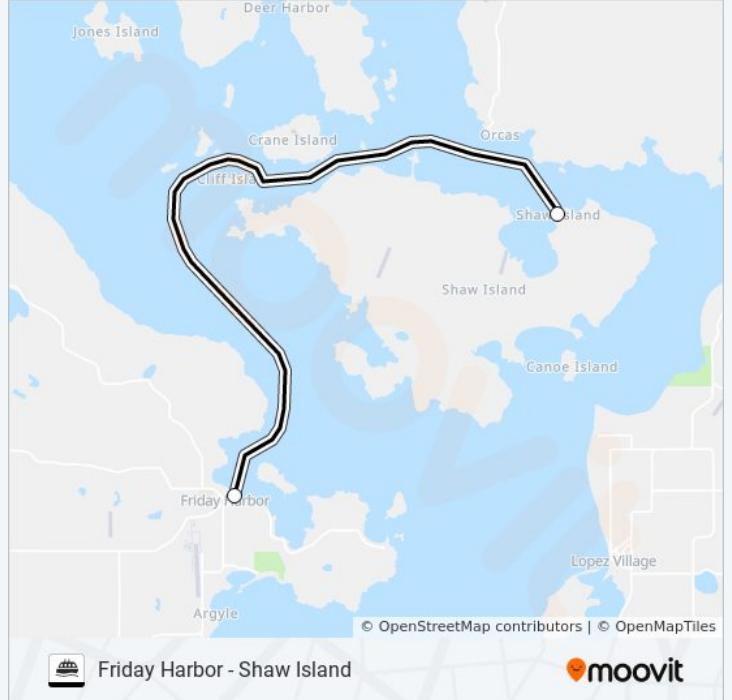

Use the Moovit App to find the closest FRIDAY HARBOR - SHAW ISLAND ferry station near you and find out when is the next FRIDAY HARBOR - SHAW ISLAND ferry arriving.

Direction: To Shaw Island

2 stops

[VIEW LINE SCHEDULE](#)

Friday Harbor

Shaw Island

FRIDAY HARBOR - SHAW ISLAND ferry Time Schedule

To Shaw Island Route Timetable:

Sunday	6:05 AM - 5:45 PM
Monday	6:05 AM - 5:45 PM
Tuesday	6:05 AM - 5:45 PM
Wednesday	6:05 AM - 5:45 PM
Thursday	6:05 AM - 5:45 PM
Friday	6:05 AM - 5:45 PM
Saturday	6:05 AM - 5:45 PM

FRIDAY HARBOR - SHAW ISLAND ferry Info**Direction:** To Shaw Island**Stops:** 2**Trip Duration:** 65 min**Line Summary:**

FRIDAY HARBOR - SHAW ISLAND ferry time schedules and route maps are available in an offline PDF at moovitapp.com. Use the [Moovit App](#) to see live bus times, train schedule or subway schedule, and step-by-step directions for all public transit in Seattle - Tacoma, WA.