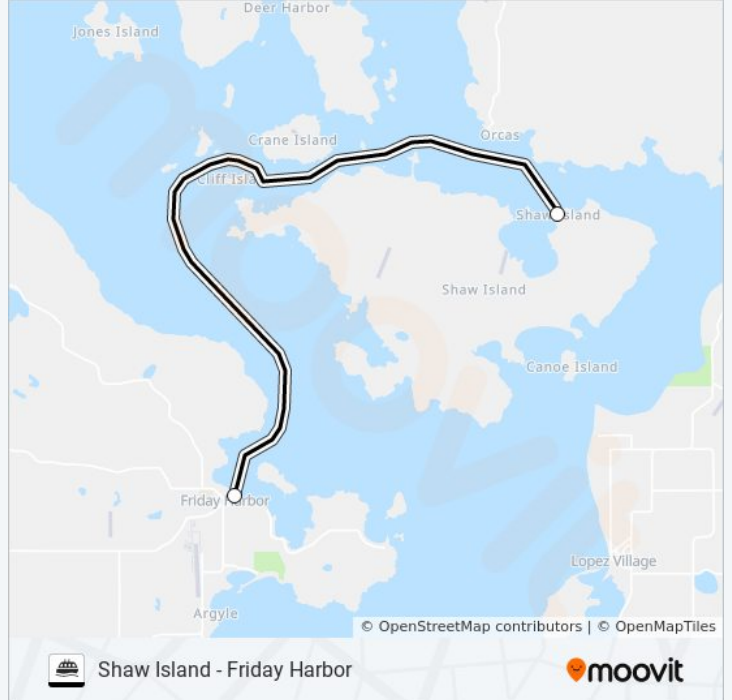

Use the Moovit App to find the closest SHAW ISLAND - FRIDAY HARBOR ferry station near you and find out when is the next SHAW ISLAND - FRIDAY HARBOR ferry arriving.

Direction: To Friday Harbor

2 stops

[VIEW LINE SCHEDULE](#)

Shaw Island

Friday Harbor

SHAW ISLAND - FRIDAY HARBOR ferry Time Schedule

To Friday Harbor Route Timetable:

Sunday	7:15 AM - 7:50 PM
Monday	7:15 AM - 7:50 PM
Tuesday	7:15 AM - 7:50 PM
Wednesday	7:15 AM - 7:50 PM
Thursday	7:15 AM - 7:50 PM
Friday	7:15 AM - 7:50 PM
Saturday	7:15 AM - 7:50 PM

SHAW ISLAND - FRIDAY HARBOR ferry Info**Direction:** To Friday Harbor**Stops:** 2**Trip Duration:** 60 min**Line Summary:**

SHAW ISLAND - FRIDAY HARBOR ferry time schedules and route maps are available in an offline PDF at moovitapp.com. Use the [Moovit App](#) to see live bus times, train schedule or subway schedule, and step-by-step directions for all public transit in Seattle - Tacoma, WA.