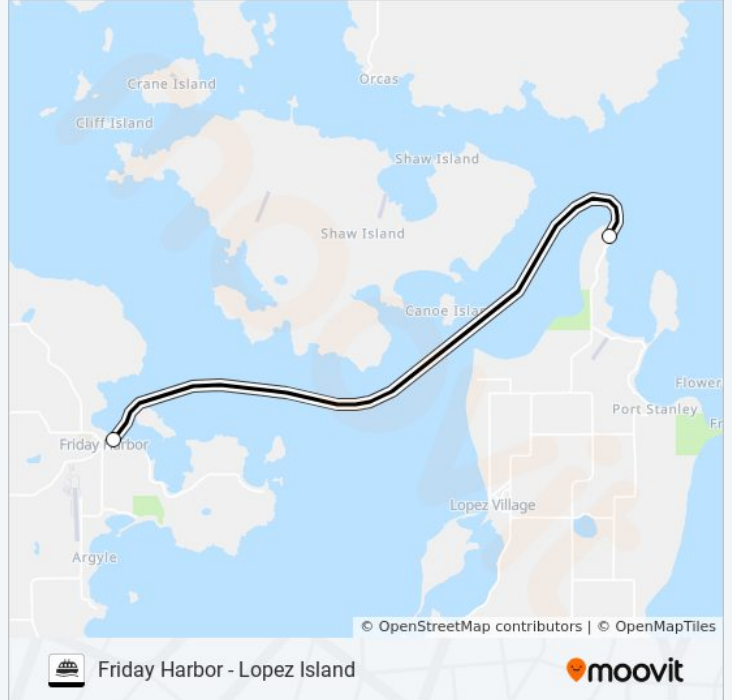

Use the Moovit App to find the closest FRIDAY HARBOR - LOPEZ ISLAND ferry station near you and find out when is the next FRIDAY HARBOR - LOPEZ ISLAND ferry arriving.

Direction: To Lopez Island

2 stops

[VIEW LINE SCHEDULE](#)

Friday Harbor

Lopez Island

FRIDAY HARBOR - LOPEZ ISLAND ferry Time Schedule

To Lopez Island Route Timetable:

Sunday	5:45 AM - 7:45 PM
Monday	5:45 AM - 7:45 PM
Tuesday	5:45 AM - 7:45 PM
Wednesday	5:45 AM - 7:45 PM
Thursday	5:45 AM - 7:45 PM
Friday	5:45 AM - 7:45 PM
Saturday	5:45 AM - 7:45 PM

FRIDAY HARBOR - LOPEZ ISLAND ferry Info**Direction:** To Lopez Island**Stops:** 2**Trip Duration:** 45 min**Line Summary:**

FRIDAY HARBOR - LOPEZ ISLAND ferry time schedules and route maps are available in an offline PDF at moovitapp.com. Use the [Moovit App](#) to see live bus times, train schedule or subway schedule, and step-by-step directions for all public transit in Seattle - Tacoma, WA.