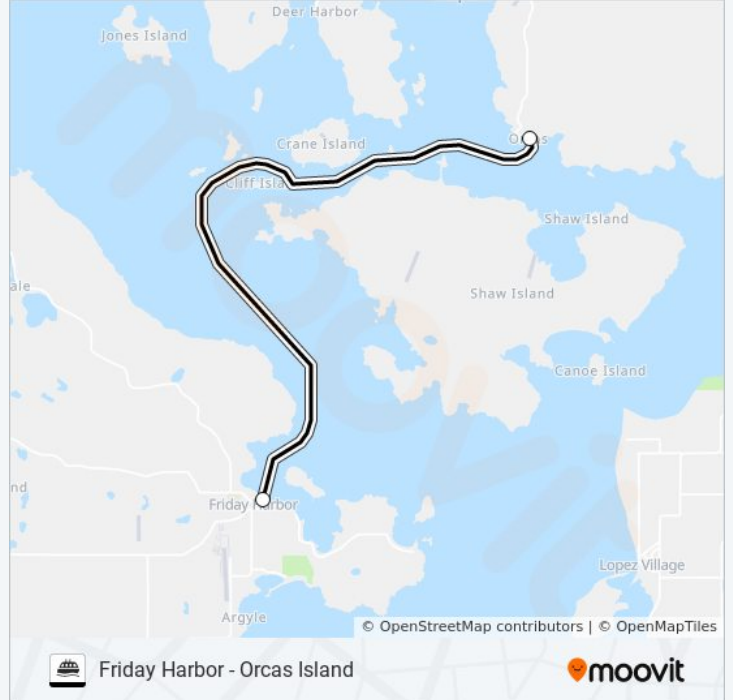

Use the Moovit App to find the closest FRIDAY HARBOR - ORCAS ISLAND ferry station near you and find out when is the next FRIDAY HARBOR - ORCAS ISLAND ferry arriving.

**Direction: To Orcas Island**

2 stops

[VIEW LINE SCHEDULE](#)

Friday Harbor

Orcas Island

**FRIDAY HARBOR - ORCAS ISLAND ferry Time Schedule**

To Orcas Island Route Timetable:

Sunday	6:05 AM - 5:45 PM
Monday	6:05 AM - 5:45 PM
Tuesday	6:05 AM - 5:45 PM
Wednesday	6:05 AM - 5:45 PM
Thursday	6:05 AM - 5:45 PM
Friday	6:05 AM - 5:45 PM
Saturday	6:05 AM - 5:45 PM

**FRIDAY HARBOR - ORCAS ISLAND ferry Info****Direction:** To Orcas Island**Stops:** 2**Trip Duration:** 60 min**Line Summary:**

FRIDAY HARBOR - ORCAS ISLAND ferry time schedules and route maps are available in an offline PDF at [moovitapp.com](https://moovitapp.com). Use the [Moovit App](#) to see live bus times, train schedule or subway schedule, and step-by-step directions for all public transit in Seattle - Tacoma, WA.