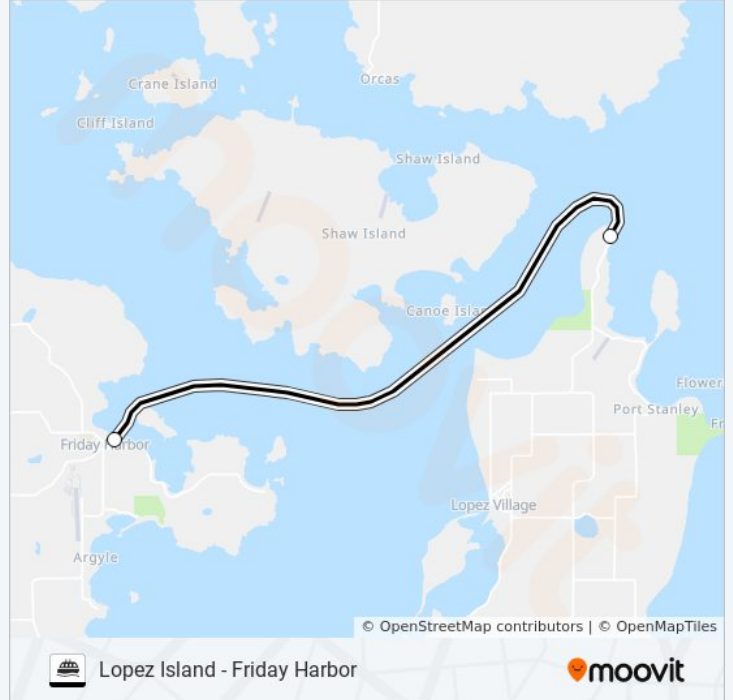

Use the Moovit App to find the closest LOPEZ ISLAND - FRIDAY HARBOR ferry station near you and find out when is the next LOPEZ ISLAND - FRIDAY HARBOR ferry arriving.

**Direction: To Friday Harbor**

2 stops

[VIEW LINE SCHEDULE](#)

Lopez Island

Friday Harbor

**LOPEZ ISLAND - FRIDAY HARBOR ferry Time Schedule**

To Friday Harbor Route Timetable:

Sunday	6:55 AM - 9:15 PM
Monday	6:55 AM - 9:15 PM
Tuesday	6:55 AM - 9:15 PM
Wednesday	6:55 AM - 9:15 PM
Thursday	6:55 AM - 9:15 PM
Friday	6:55 AM - 9:15 PM
Saturday	12:25 AM - 9:15 PM

**LOPEZ ISLAND - FRIDAY HARBOR ferry Info****Direction:** To Friday Harbor**Stops:** 2**Trip Duration:** 55 min**Line Summary:**

LOPEZ ISLAND - FRIDAY HARBOR ferry time schedules and route maps are available in an offline PDF at [moovitapp.com](https://moovitapp.com). Use the [Moovit App](#) to see live bus times, train schedule or subway schedule, and step-by-step directions for all public transit in Seattle - Tacoma, WA.