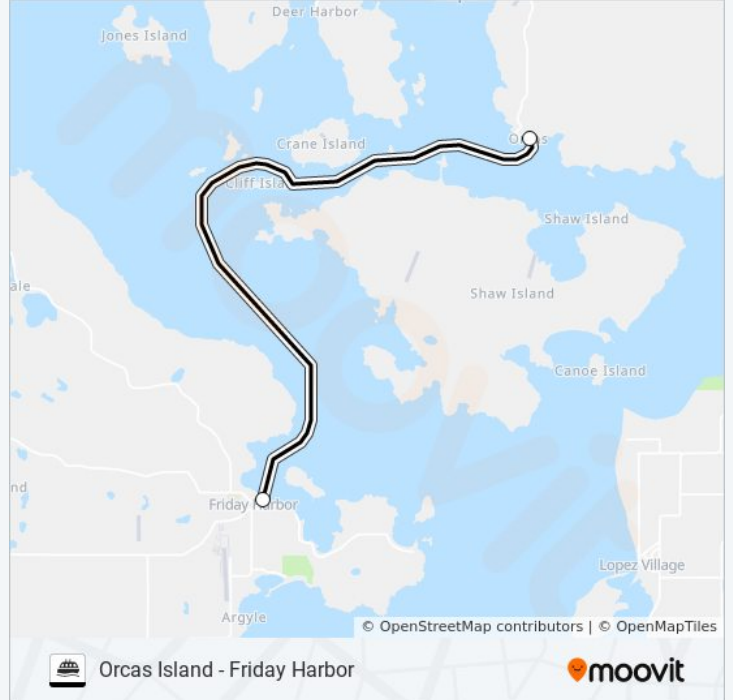

Use the Moovit App to find the closest ORCAS ISLAND - FRIDAY HARBOR ferry station near you and find out when is the next ORCAS ISLAND - FRIDAY HARBOR ferry arriving.

**Direction: To Friday Harbor**

2 stops

[VIEW LINE SCHEDULE](#)

Orcas Island

Friday Harbor

**ORCAS ISLAND - FRIDAY HARBOR ferry Time Schedule**

To Friday Harbor Route Timetable:

Sunday	7:35 AM - 8:05 PM
Monday	7:35 AM - 8:05 PM
Tuesday	7:35 AM - 8:05 PM
Wednesday	7:35 AM - 8:05 PM
Thursday	7:35 AM - 8:05 PM
Friday	7:35 AM - 8:05 PM
Saturday	12:55 AM - 8:05 PM

**ORCAS ISLAND - FRIDAY HARBOR ferry Info****Direction:** To Friday Harbor**Stops:** 2**Trip Duration:** 40 min**Line Summary:**

ORCAS ISLAND - FRIDAY HARBOR ferry time schedules and route maps are available in an offline PDF at [moovitapp.com](https://moovitapp.com). Use the [Moovit App](#) to see live bus times, train schedule or subway schedule, and step-by-step directions for all public transit in Seattle - Tacoma, WA.