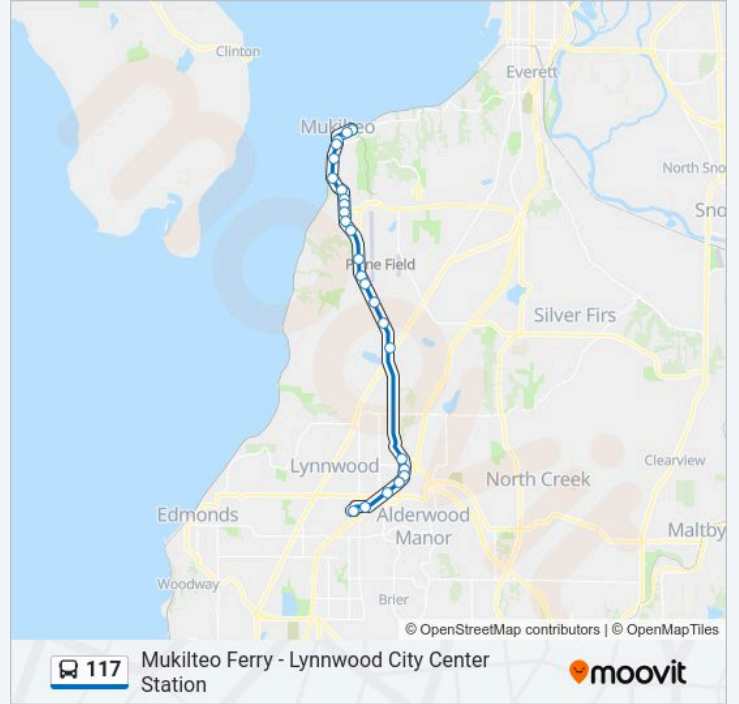

Alderwood Mall Pkwy & 184th St SW

Alderwood Mall Pkwy & Maple Rd

Hwy 525 & Lincoln Way

Hwy 525 & Beverly Park Rd

Hwy 525 & Harbour Pointe Blvd SW

Hwy 525 & Chennault Beach Rd

Hwy 525 & Harbour Pointe Blvd

Hwy 525 & 92nd St SW

Hwy 525 & 80th St SW

Sr 525 & 81st Pl SW - Sb

Hwy 525 & 84th St SW

Hwy 525 & 88th St SW

Hwy 525 & 92nd St SW

Hwy 525 & Harbour Pointe Blvd

Hwy 525 & Chennault Beach Rd

Hwy 525 & Russell Rd

Hwy 525 & Harbour Pointe Blvd SW

Hwy 525 & Beverly Park Rd

Hwy 525 & Lincoln Way

**117 bus Time Schedule**

Lynnwood City Center Station Route Timetable:

Monday	5:35 AM-11:00 PM
Tuesday	5:35 AM-11:00 PM
Wednesday	5:35 AM-11:00 PM
Thursday	5:35 AM-11:00 PM
Friday	5:35 AM-11:00 PM
Saturday	6:10 AM-9:10 PM
Sunday	7:10 AM-9:10 PM

**117 bus Info**

**Direction:** Lynnwood City Center Station

**Stops:** 25

**Trip Duration:** 34 min

**Line Summary:**

Alderwood Mall Pkwy & 182nd St SW  
Alderwood Mall Pkwy & 184th St SW  
Alderwood Mall Pkwy & Beech Rd  
Alderwood Mall Blvd & 28th Ave W  
Alderwood Mall Blvd & 33rd Ave W  
Alderwood Mall Blvd & 40th Ave W  
Lynnwood City Center Station