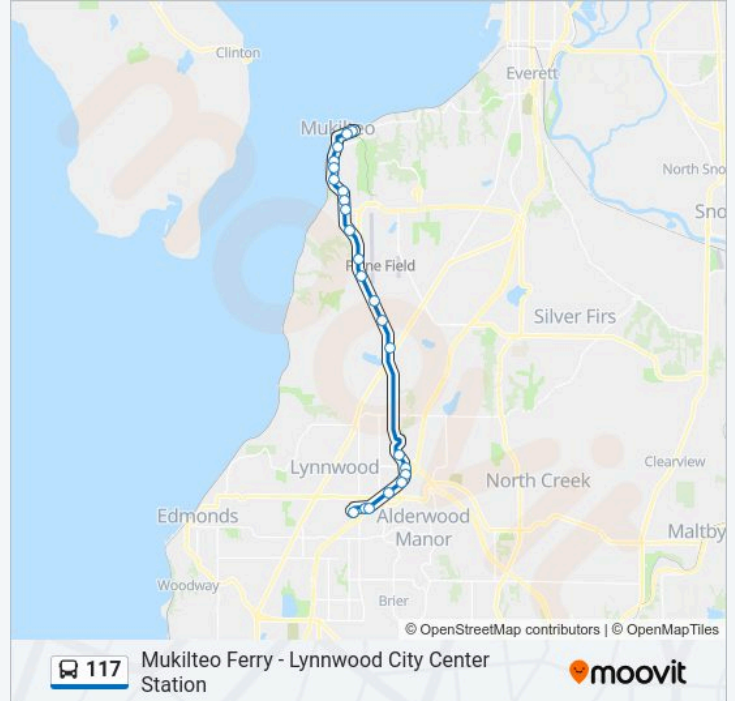

23 stops

[VIEW LINE SCHEDULE](#)

Lynnwood City Center Station

Alderwood Mall Blvd & 44th Ave W

Alderwood Mall Blvd & 40th Ave W

Alderwood Mall Blvd & 33rd Ave W

Alderwood Mall Blvd & 28th Ave W

Alderwood Mall Pkwy & Beech Rd

Alderwood Mall Pkwy & 184th St SW

Alderwood Mall Pkwy & Maple Rd

Hwy 525 & Lincoln Way

Hwy 525 & Beverly Park Rd

Hwy 525 & Harbour Pointe Blvd SW

Hwy 525 & Chennault Beach Rd

Hwy 525 & Harbour Pointe Blvd

Hwy 525 & 92nd St SW

Sr 525 & 84th St Sw - Nb

Sr 525 & 80th St SW - Nb

Sr 525 & 76th St SW - Nb

Sr 525 & Clover Lane - Nb

Sr 525 & 15th Pl - Nb

Sr 525 & Goat Trail Rd - Nb

Hwy 525 & 5th St

**117 bus Time Schedule**

**117 bus Info****Direction:** Mukilteo Ferry**Stops:** 23**Trip Duration:** 33 min**Line Summary:**

1st St & Sounder Station Eb

Mukilteo Station Bay 1

**Direction: Lynnwood City Center Station**

25 stops