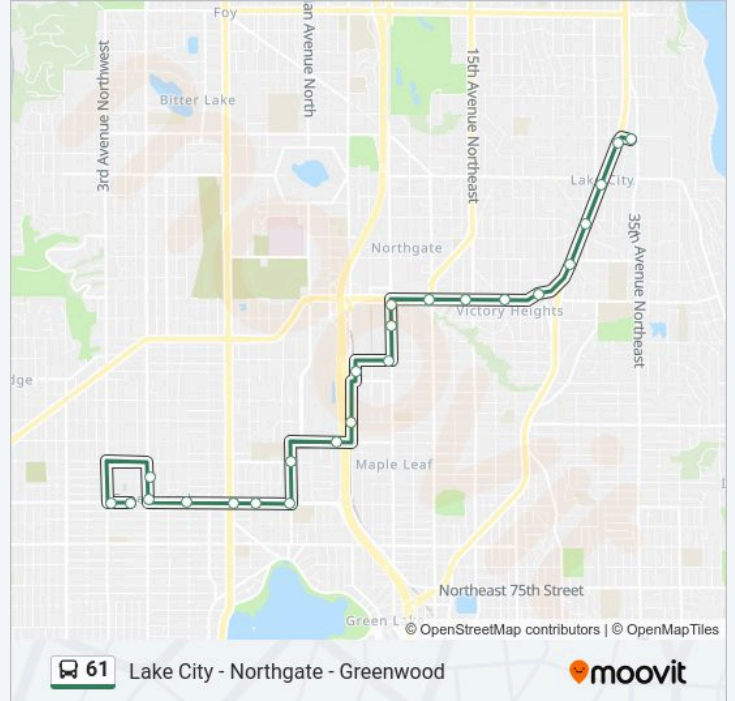

### Direction: Greenwood Northgate

24 stops

[VIEW LINE SCHEDULE](#)

- NE 130th St & 35th Ave NE
- Lake City Way NE & NE 130th St
- Lake City Way NE & NE 125th St
- Lake City Way NE & NE 120th St
- Lake City Way NE & NE 115th St
- NE Northgate Way & 23rd Ave NE
- NE Northgate Way & 19th Ave NE
- NE Northgate Way & 15th Ave NE
- NE Northgate Way & Roosevelt Way NE
- 5th Ave NE & NE Northgate Way
- 5th Ave NE & NE 106th St
- NE 103rd St & 5th Ave NE
- Northgate Station - Bay 4
- 1st Ave NE & NE 95th St
- N 92nd St & Corliss Ave N
- Wallingford Ave N & N 90th St
- N 85th St & Wallingford Ave N
- N 85th St & Stone Ave N
- N 85th St & Aurora Ave N
- N 85th St & Fremont Ave N
- Greenwood Ave N & N 85th St

### 61 bus Info

**Direction:** Greenwood Northgate

**Stops:** 24

**Trip Duration:** 28 min

**Line Summary:**

Greenwood Ave N & N 87th St

NW 85th St & 3rd Ave NW

N 85th St & 1st Ave NW

**Direction: Lake City Northgate**

22 stops

[VIEW LINE SCHEDULE](#)

N 85th St & 1st Ave NW

N 85th St & Greenwood Ave N

N 85th St & Fremont Ave N

N 85th St & Aurora Ave N

N 85th St & Stone Ave N

NE Northgate Way & Roosevelt Way NE

NE Northgate Way & 15th Ave NE

NE Northgate Way & 19th Ave NE

NE Northgate Way & 23rd Ave NE

Lake City Way NE & NE 113th St

**61 bus Time Schedule**

Lake City Northgate Route Timetable: