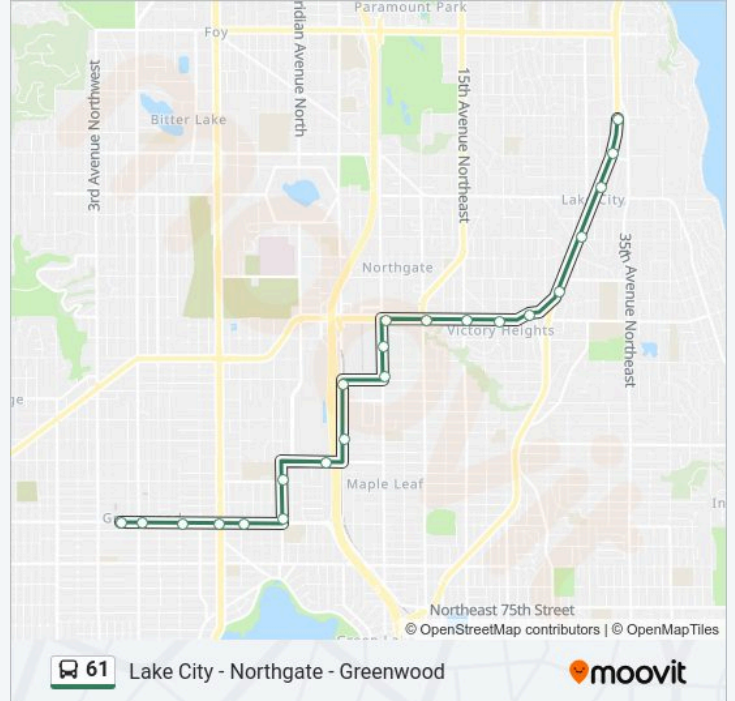

Lake City Way NE & NE 120th St

Lake City Way NE & NE 125th St

Lake City Way NE & NE 130th St

Lake City Way NE & NE 135th St

61 bus time schedules and route maps are available in an offline PDF at moovitapp.com. Use the Moovit App to see live bus times, train schedule or subway schedule, and step-by-step directions for all public transit in Seattle - Tacoma, WA.

© 2024 Moovit - All Rights Reserved