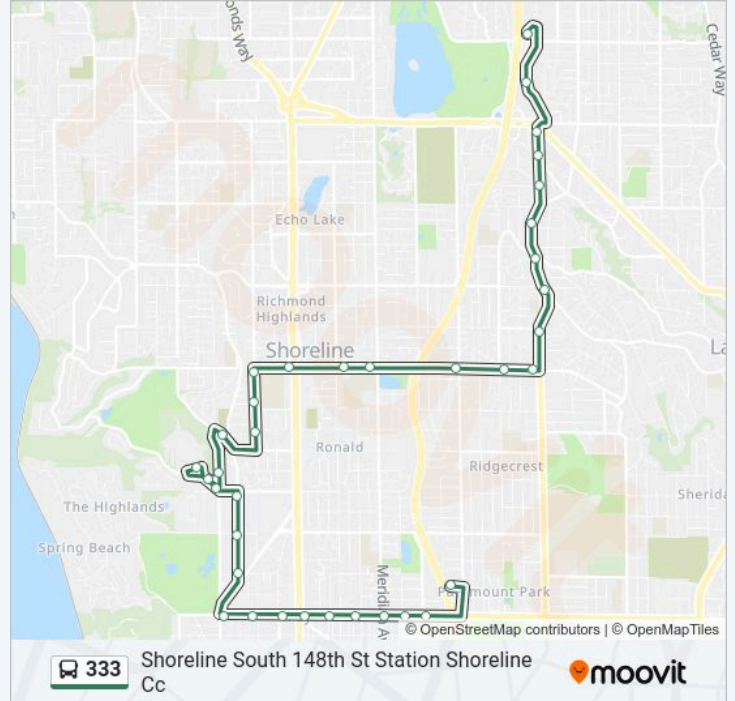

**Direction: Shoreline South 148th St Station  
 Shoreline Cc**

36 stops

[VIEW LINE SCHEDULE](#)

Mountlake Terrace Transit Center - Bay 1  
 Van Ry Blvd & Mountlake Terrace Station  
 15th Ave NE & Ballinger Way NE  
 15th Ave NE & Forest Park Dr NE  
 15th Ave NE & NE 200th Ct  
 15th Ave NE & NE 192nd St  
 15th Ave NE & NE Perkins Way  
 15th Ave NE & 24th Ave NE  
 15th Ave NE & NE 180th St  
 NE 175th St & 15th Ave NE  
 NE 175th St & 10th Ave NE  
 NE 175th St & 5th Ave NE

**333 bus Time Schedule**

Shoreline South 148th St Station Shoreline Cc Route  
 Timetable:

Sunday	5:13 AM - 11:58 PM
Monday	5:13 AM - 11:58 PM
Tuesday	5:13 AM - 11:58 PM
Wednesday	5:13 AM - 11:58 PM
Thursday	5:13 AM - 11:58 PM
Friday	5:13 AM - 11:58 PM
Saturday	5:13 AM - 11:58 PM

**333 bus Info**

**Direction:** Shoreline South 148th St Station Shoreline Cc

**Stops:** 36

**Trip Duration:** 36 min

**Line Summary:**

N 175th St & Meridian Ave N  
 N 175th St & Densmore Ave N  
 N 175th St & Aurora Ave N  
 Fremont Ave N & N 175th St  
 Fremont Ave N & N 170th Pl  
 Fremont Ave N & N 167th St  
 Carlyle Hall Rd N & Dayton Ave N  
 Greenwood Ave N & N Greenwood Dr  
 N Innis Arden Way & Greenwood Ave N  
 Shoreline Community College  
 N Innis Arden Way & Greenwood Ave N  
 Dayton Ave N & N 160th St  
 Dayton Ave N & N 155th St  
 Dayton Ave N & N 150th St  
 N 145th St & Greenwood Ave N  
 N 145th St & Evanston Ave N  
 N 145th St & Linden Ave N  
 N 145th St & Aurora Ave N  
 N 145th St & Interlake Ave N  
 N 145th St & Courtland Pl N  
 N 145th St & Meridian Ave N  
 N 145th St & Corliss Ave N  
 NE 145th St & 1st Ave NE  
 Shoreline South/148th Station - Bay 1

© 2024 Moovit - All Rights Reserved