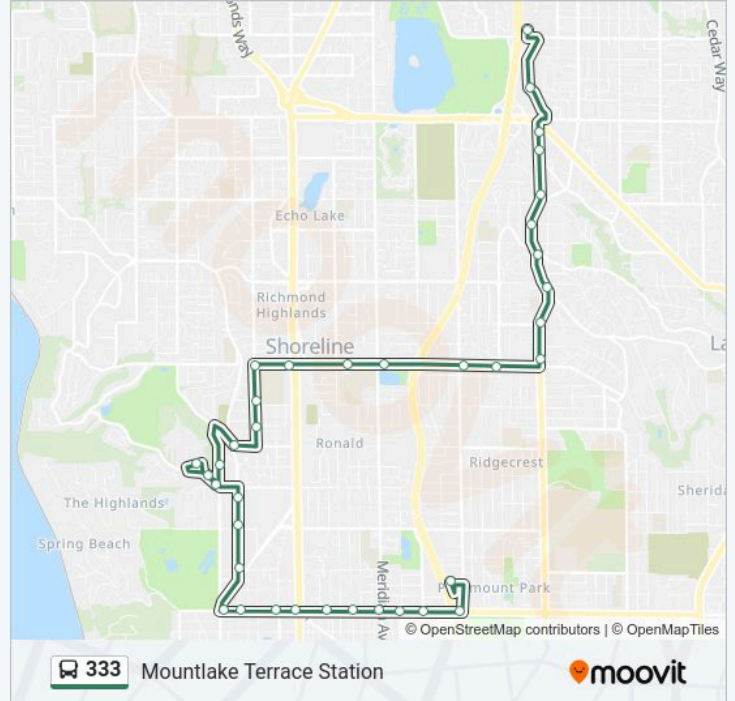

### 333 bus Time Schedule

Mountlake Terrace Station Route Timetable:

Sunday	5:27 AM - 11:57 PM
Monday	5:27 AM - 11:57 PM
Tuesday	5:27 AM - 11:57 PM
Wednesday	5:27 AM - 11:57 PM
Thursday	5:27 AM - 11:57 PM
Friday	5:27 AM - 11:57 PM
Saturday	5:27 AM - 11:57 PM

### 333 bus Info

**Direction:** Mountlake Terrace Station

**Stops:** 37

**Trip Duration:** 36 min

**Line Summary:**

Fremont Ave N & N 175th St  
 N 175th St & Aurora Ave N  
 N 175th St & Densmore Ave N  
 N 175th St & Meridian Ave N  
 NE 175th St & 5th Ave NE  
 NE 175th St & 10th Ave NE  
 15th Ave NE & NE 175th St  
 15th Ave NE & NE 180th St  
 15th Ave NE & 24th Ave NE  
 15th Ave NE & NE Perkins Way  
 15th Ave NE & NE 192nd St  
 15th Ave NE & NE 196th St  
 15th Ave NE & Forest Park Dr NE  
 15th Ave NE & Ballinger Way NE  
 Van Ry Blvd & Mountlake Dr  
 Mountlake Terrace Transit Center - Bay 1

**Direction: Shoreline South 148th St Station  
 Shoreline Cc**

36 stops

[VIEW LINE SCHEDULE](#)

Mountlake Terrace Transit Center - Bay 1  
 Van Ry Blvd & Mountlake Terrace Station  
 15th Ave NE & Ballinger Way NE  
 15th Ave NE & Forest Park Dr NE  
 15th Ave NE & NE 200th Ct  
 15th Ave NE & NE 192nd St  
 15th Ave NE & NE Perkins Way  
 15th Ave NE & 24th Ave NE  
 15th Ave NE & NE 180th St  
 NE 175th St & 15th Ave NE  
 NE 175th St & 10th Ave NE  
 NE 175th St & 5th Ave NE

**333 bus Time Schedule**

Shoreline South 148th St Station Shoreline Cc Route  
 Timetable:

Sunday	5:13 AM - 11:58 PM
Monday	5:13 AM - 11:58 PM
Tuesday	5:13 AM - 11:58 PM
Wednesday	5:13 AM - 11:58 PM
Thursday	5:13 AM - 11:58 PM
Friday	5:13 AM - 11:58 PM
Saturday	5:13 AM - 11:58 PM