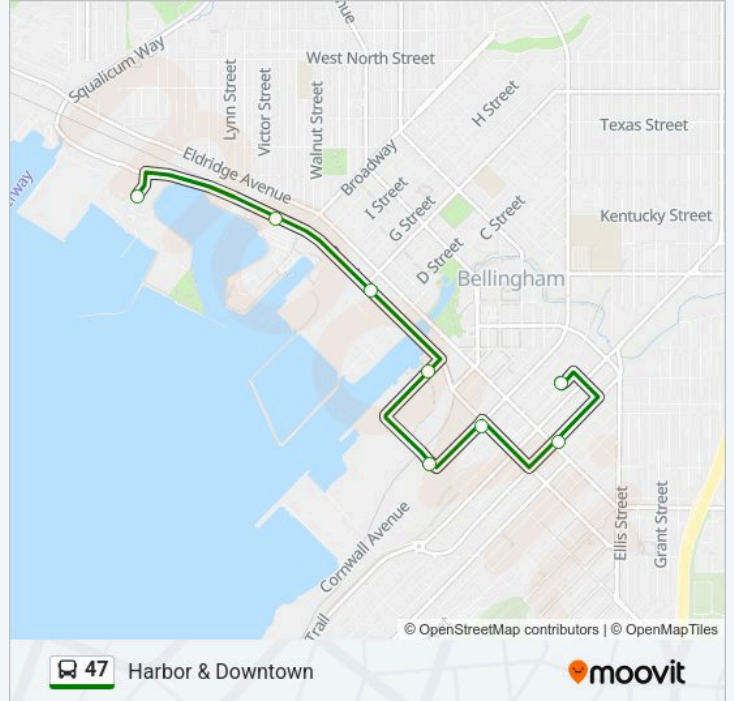

 **47 Line**

**Harbor & Downtown**

Get The App

The 47 bus line (Harbor & Downtown) has 2 routes. For regular weekdays, their operation hours are:

(1) 47 Downtown: 7:38 AM-5:38 PM (2) 47 Harbor: 7:25 AM-5:25 PM

Use the Moovit App to find the closest 47 bus station near you and find out when is the next 47 bus arriving.

**Direction: 47 Downtown**

8 stops

[VIEW LINE SCHEDULE](#)

- Squalicum Harbor
- Roeder Ave at Bellwether Way
- Roeder Ave at F St
- Granary Ave at Chestnut St
- Laurel St at Cornwall Ave
- Cornwall Ave at Chestnut St
- Forest St at Holly St
- Bellingham Station

**47 bus Info**

**Direction:** 47 Downtown

**Stops:** 8

**Trip Duration:** 20 min

**Line Summary:**

**Direction: 47 Harbor**

5 stops

[VIEW LINE SCHEDULE](#)

- Bellingham Station
- State St at Chestnut St
- Laurel St at Cornwall Ave
- Granary Ave at Chestnut St
- Squalicum Harbor

**47 bus Time Schedule**

47 Harbor Route Timetable:

Monday	7:25 AM-5:25 PM
Tuesday	7:25 AM-5:25 PM
Wednesday	7:25 AM-5:25 PM
Thursday	7:25 AM-5:25 PM
Friday	7:25 AM-5:25 PM
Saturday	7:25 AM-5:25 PM
Sunday	7:25 AM-5:25 PM