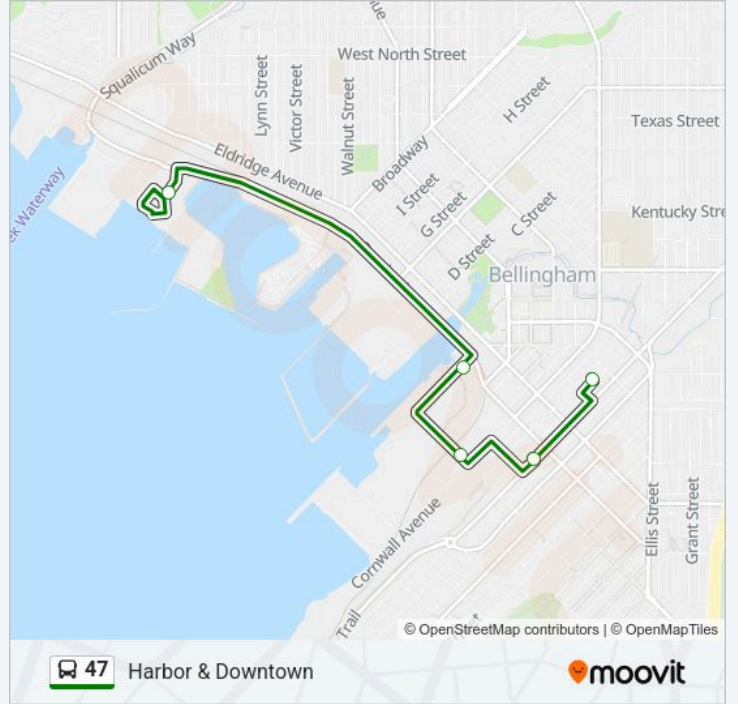

Use the Moovit App to find the closest 47 bus station near you and find out when is the next 47 bus arriving.

**Direction: 47 Downtown**

8 stops

[VIEW LINE SCHEDULE](#)

- Squalicum Harbor
- Roeder Ave at Bellwether Way
- Roeder Ave at F St
- Granary Ave at Chestnut St
- Laurel St at Cornwall Ave
- Cornwall Ave at Chestnut St
- Forest St at Holly St
- Bellingham Station

**47 bus Info**

**Direction:** 47 Downtown

**Stops:** 8

**Trip Duration:** 20 min

**Line Summary:**

**Direction: 47 Harbor**

5 stops

[VIEW LINE SCHEDULE](#)

- Bellingham Station
- State St at Chestnut St
- Laurel St at Cornwall Ave
- Granary Ave at Chestnut St
- Squalicum Harbor

**47 bus Time Schedule**

47 Harbor Route Timetable:

Monday	7:25 AM-5:25 PM
Tuesday	7:25 AM-5:25 PM
Wednesday	7:25 AM-5:25 PM
Thursday	7:25 AM-5:25 PM
Friday	7:25 AM-5:25 PM
Saturday	7:25 AM-5:25 PM
Sunday	7:25 AM-5:25 PM

**47 bus Info**

**Direction:** 47 Harbor

**Stops:** 5

**Trip Duration:** 13 min

**Line Summary:**

47 bus time schedules and route maps are available in an offline PDF at [moovitapp.com](https://moovitapp.com). Use the Moovit App to see live bus times, train schedule or subway schedule, and step-by-step directions for all public transit in Seattle - Tacoma, WA.