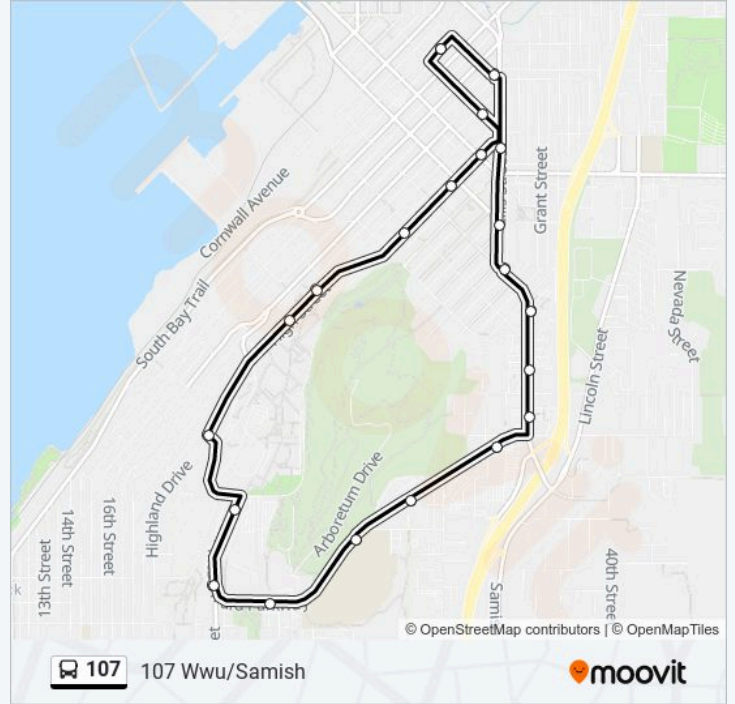

Bellingham Station

107 bus time schedules and route maps are available in an offline PDF at moovitapp.com. Use the Moovit App to see live bus times, train schedule or subway schedule, and step-by-step directions for all public transit in Seattle - Tacoma, WA.

© 2024 Moovit - All Rights Reserved