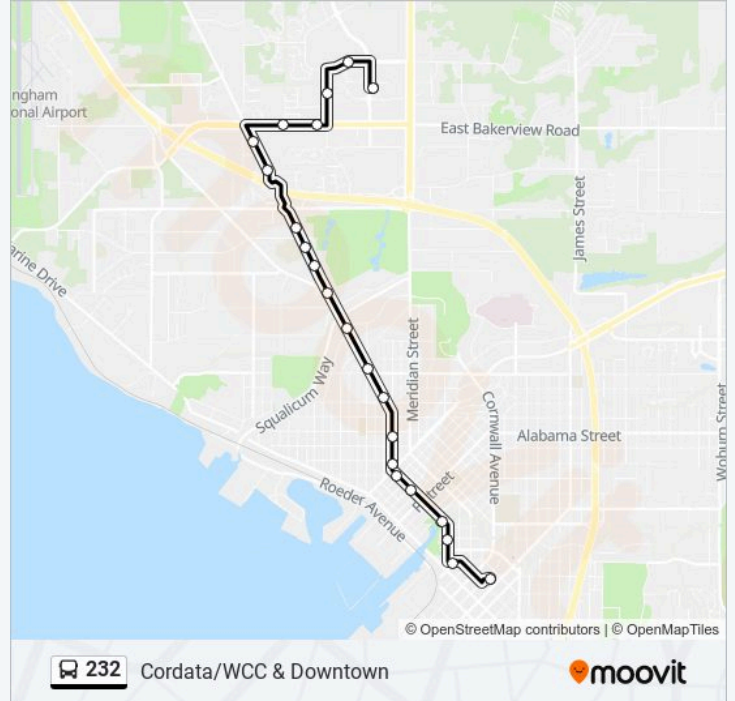

Dupont St at D St

Prospect St at Central Ave

Champion St at Prospect St

Bellingham Station

232 bus time schedules and route maps are available in an offline PDF at moovitapp.com. Use the Moovit App to see live bus times, train schedule or subway schedule, and step-by-step directions for all public transit in Seattle - Tacoma, WA.

© 2024 Moovit - All Rights Reserved