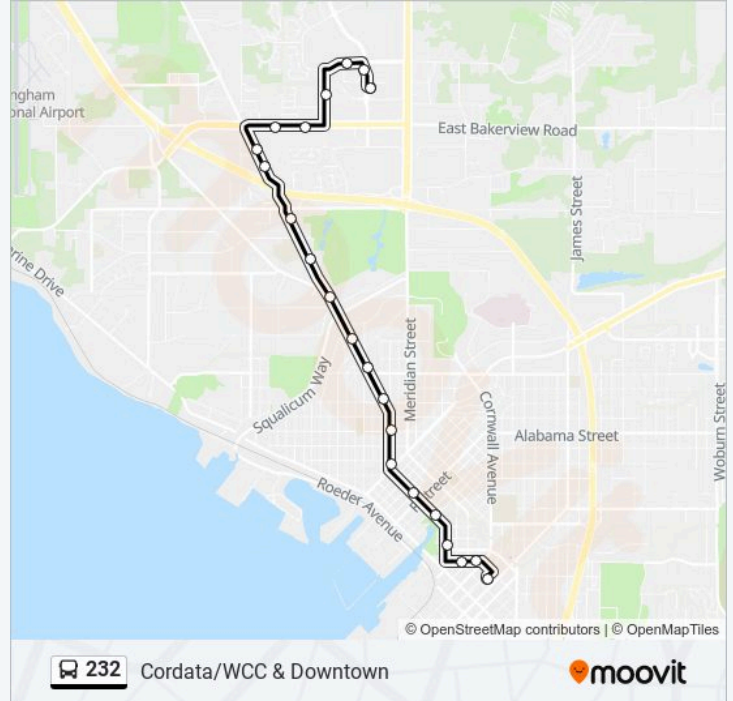

 232

Cordata/WCC & Downtown

Get The App

The 232 bus line (Cordata/WCC & Downtown) has 2 routes. For regular weekdays, their operation hours are:

(1) 232 Cordata/Wcc: 6:40 AM - 10:10 PM (2) 232 Downtown: 6:15 AM - 9:45 PM

Use the Moovit App to find the closest 232 bus station near you and find out when is the next 232 bus arriving.

Direction: 232 Cordata/Wcc

22 stops

[VIEW LINE SCHEDULE](#)

- Bellingham Station
- Champion St at Unity St
- Champion St at Grand Ave
- Prospect St at Flora St
- Dupont St at C St
- Dupont St at G St
- Elm St at Broadway
- Elm St at Jefferson St
- Northwest Ave at Connecticut St
- Northwest Ave at Illinois St
- Northwest Ave at Lynn St
- Northwest Ave at Birchwood Center
- Northwest Ave at Shuksan Middle School
- Northwest Ave at Mcleod Rd
- Northwest Ave at Sterling Dr
- Northwest Ave at Bakerview Rd
- Bakerview Rd at Palisade Way
- Bakerview Rd at Eliza Ave
- Eliza Ave at Darby Dr
- Kellogg Rd at Whatcom Community College
- Cordata Pkwy at Whatcom Community College

232 bus Info

Direction: 232 Cordata/Wcc

Stops: 22

Trip Duration: 21 min

Line Summary:

Cordata Station

Direction: 232 Downtown

22 stops

232 bus Info

Direction: 232 Downtown

Stops: 22

Trip Duration: 20 min

Line Summary:

Dupont St at D St

Prospect St at Central Ave

Champion St at Prospect St