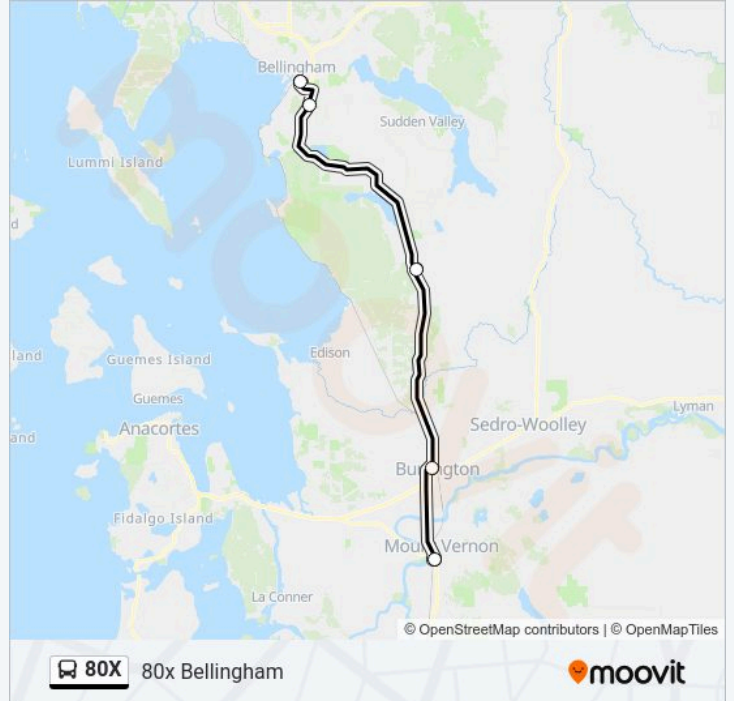

### Direction: 80x Bellingham

5 stops

[VIEW LINE SCHEDULE](#)

Skagit Station

Chuckanut Park & Ride

Alger Park & Ride

Lincoln Creek Park & Ride

Bellingham Station

### 80X bus Info

**Direction:** 80x Bellingham

**Stops:** 5

**Trip Duration:** 47 min

**Line Summary:**

**Direction: 80x Mt Vernon**

5 stops

[VIEW LINE SCHEDULE](#)