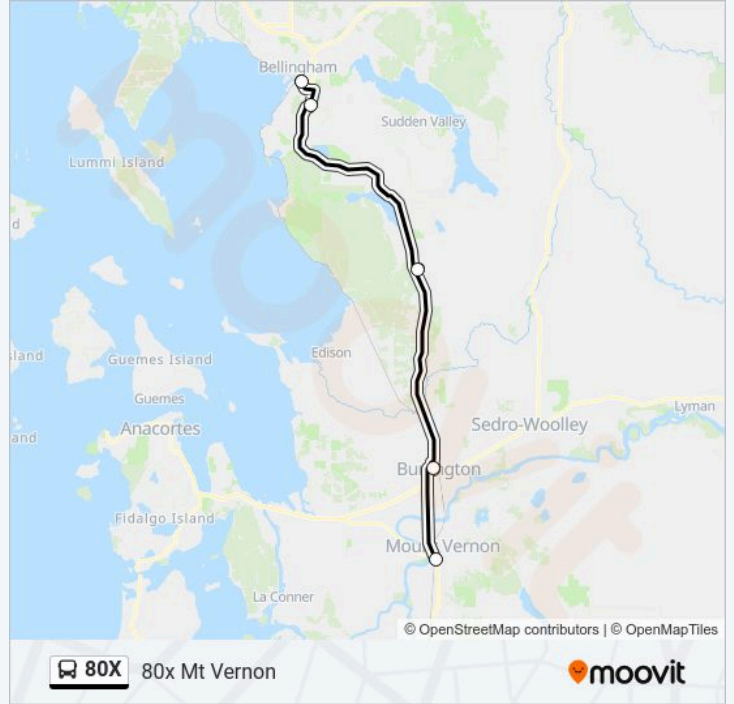

### 80X bus Info

**Direction:** 80x Bellingham

**Stops:** 5

**Trip Duration:** 47 min

**Line Summary:**

**Direction: 80x Mt Vernon**

5 stops

[VIEW LINE SCHEDULE](#)

- Bellingham Station
- Lincoln Creek Park & Ride
- Alger Park & Ride
- Chuckanut Park & Ride
- Skagit Station

**80X bus Time Schedule**

80x Mt Vernon Route Timetable:

Sunday	5:00 PM
Monday	6:40 AM - 6:15 PM
Tuesday	6:40 AM - 6:15 PM
Wednesday	6:40 AM - 6:15 PM
Thursday	6:40 AM - 6:15 PM
Friday	6:40 AM - 6:15 PM
Saturday	3:00 PM - 5:00 PM

**80X bus Info**

**Direction:** 80x Mt Vernon

**Stops:** 5

**Trip Duration:** 47 min

**Line Summary:**

80X bus time schedules and route maps are available in an offline PDF at [moovitapp.com](https://moovitapp.com). Use the Moovit App to see live bus times, train schedule or subway schedule, and step-by-step directions for all public transit in Seattle - Tacoma, WA.