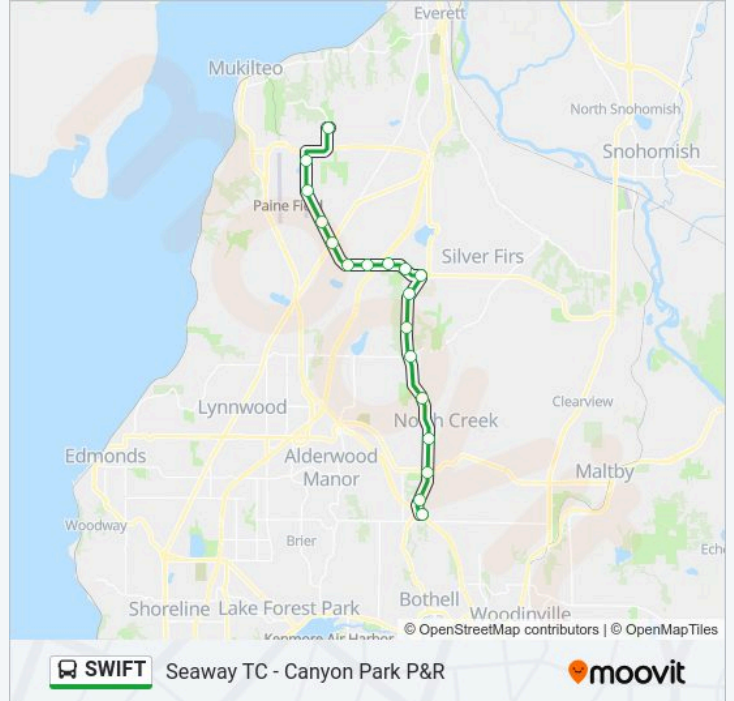

**SWIFT bus Info****Direction:** Canyon Park**Stops:** 17**Trip Duration:** 40 min**Line Summary:**

**Direction: Seaway Transit Center**

18 stops

[VIEW LINE SCHEDULE](#)

Canyon Park Park & Ride Bay 6

220th St SE NB Station

3rd Ave SE NB Station

4th Ave W NB Station

Gibson Rd NB Station

Hwy 99 & Airport Rd

112th St SW NB Station

100th St SW NB Station

Kasch Park Rd NB Station

Seaway Transit Center

**SWIFT bus Time Schedule**

Seaway Transit Center Route Timetable:

Sunday	6:48 AM - 9:06 PM
Monday	4:10 AM - 11:17 PM
Tuesday	4:10 AM - 11:17 PM
Wednesday	4:10 AM - 11:17 PM
Thursday	6:48 AM - 9:06 PM
Friday	4:10 AM - 11:17 PM
Saturday	6:08 AM - 10:06 PM

**SWIFT bus Info**

**Direction:** Seaway Transit Center

**Stops:** 18

**Trip Duration:** 38 min

**Line Summary:**

SWIFT bus time schedules and route maps are available in an offline PDF at [moovitapp.com](https://moovitapp.com). Use the Moovit App to see live bus times, train schedule or subway schedule, and step-by-step directions for all public transit in Seattle - Tacoma, WA.