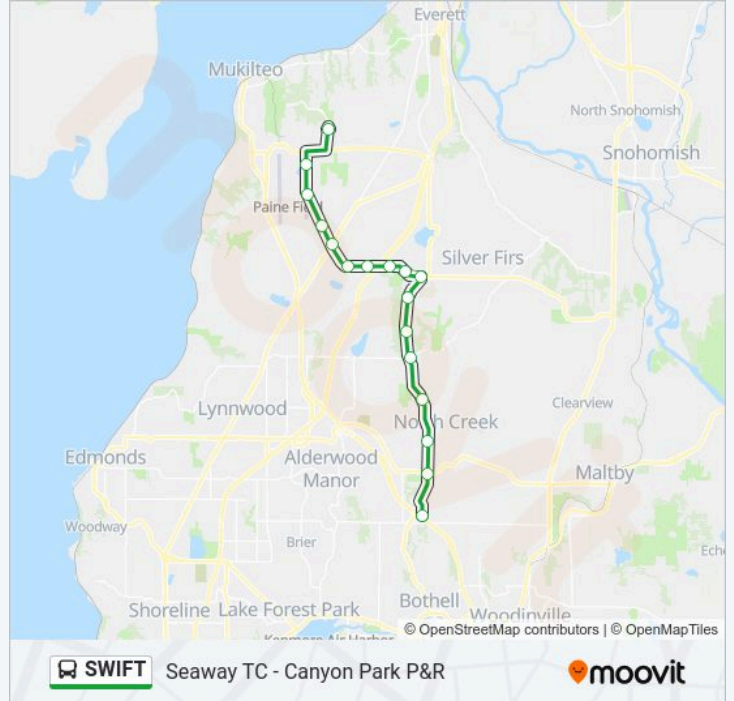

## Seaway TC - Canyon Park P&amp;R

[Get The App](#)

The SWIFT bus line (Seaway TC - Canyon Park P&R) has 2 routes. For regular weekdays, their operation hours are:  
(1) Canyon Park: 4:06 AM - 11:01 PM (2) Seaway Transit Center: 4:10 AM - 11:17 PM  
Use the Moovit App to find the closest SWIFT bus station near you and find out when is the next SWIFT bus arriving.

**Direction: Canyon Park**

17 stops

[VIEW LINE SCHEDULE](#)

Seaway Transit Center  
Kasch Park Rd SB Station  
100th St SW SB Station  
112th St SW SB Station  
Hwy 99 & Airport Rd  
Gibson Rd SB Station  
4th Ave W SB Station  
3rd Ave SE SB Station  
Dumas Rd SB Station  
132nd St SE & 16th Ave SE  
Trillium Blvd SB Station  
153rd St SE SB Station  
Hwy 527 & 164th St SE  
Hwy 527 & 180th St SE  
196th St SE SB Station  
Hwy 527 & 208th SE  
Canyon Park Park & Ride Bay 6

**SWIFT bus Info****Direction:** Canyon Park**Stops:** 17**Trip Duration:** 40 min**Line Summary:**

**Direction: Seaway Transit Center**

18 stops

[VIEW LINE SCHEDULE](#)

Canyon Park Park & Ride Bay 6

220th St SE NB Station

**SWIFT bus Info**

**Direction:** Seaway Transit Center

**Stops:** 18

**Trip Duration:** 38 min

**Line Summary:**

SWIFT bus time schedules and route maps are available in an offline PDF at [moovitapp.com](https://moovitapp.com). Use the Moovit App to see live bus times, train schedule or subway schedule, and step-by-step directions for all public transit in Seattle - Tacoma, WA.