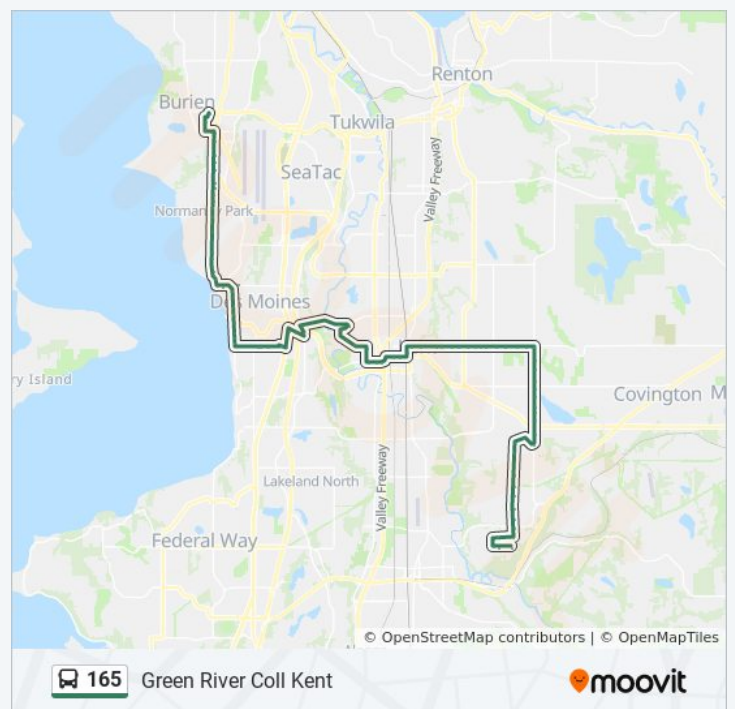

165 bus Info

Direction: Burien Transit Center Kent

Stops: 93

Trip Duration: 77 min

Line Summary:

SE 240th St & 111th Pl SE

SE 240th St & 108th Ave SE

SE 240th St & 104th Ave SE

1st Ave S & SW 158th St

SW 156th St & 2nd Ave SW

4th Ave SW & SW 156th St

4th Ave SW & SW 152nd St

Burien Transit Center - Bay 1

95 stops

[VIEW LINE SCHEDULE](#)

- Burien Transit Center - Bay 5
- 4th Ave SW & SW 152nd St
- 4th Ave SW & SW 156th St
- SW 156th St & 2nd Ave SW
- 1st Ave S & SW 156th St
- 1st Ave S & SW 160th St
- 1st Ave S & SW 164th Pl
- 1st Ave S & SW 168th St
- 1st Ave S & S 170th St
- 1st Ave S & SW 176th St
- 1st Ave S & SW 178th St
- 1st Ave S & SW Normandy Rd
- 1st Ave S & SW 185th St
- 1st Ave S & SW 186th St
- 1st Ave S & Normandy Park Dr SW
- 1st Ave S & SW 192nd St
- 1st Ave S & SW 194th St
- 1st Ave S & S 199th St
- 1st Ave S & SW 202nd St
- 1st Ave S & S 206th St
- 1st Ave S & SW 208th St
- 1st Ave S & S 210th St
- 1st Ave S & SW 211th St
- 1st Ave S & S 213th St
- S 216th Pl & S 216th St
- S 216th Pl & 4th Pl S
- Wesley Terrace
- Marine View Dr S & S 218th St
- Marine View Dr S & S 220th St
- Marine View Dr S & S 223rd St
- Marine View Dr S & S 226th St

165 bus Info

Direction: Green River Coll Kent

Stops: 95

Trip Duration: 78 min

Line Summary:

Marine View Dr S & S 230th St

Marine View Dr S & S 234th Pl

Marine View Dr S & S 236th St