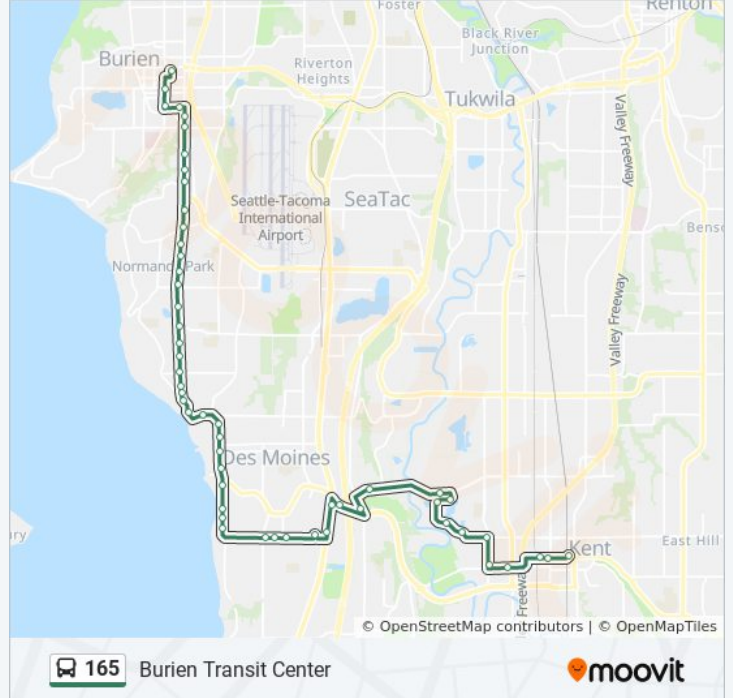

1st Ave S & S 208th St

1st Ave S & S 206th St

1st Ave S & S 202nd St

1st Ave S & S 199th St

1st Ave S & S 194th St

1st Ave S & S 192nd St

1st Ave S & Normandy Park Dr SW

1st Ave S & S 186th St

1st Ave S & SW 185th St

1st Ave S & SW Normandy Rd

1st Ave S & S 176th St

1st Ave S & S 170th St

1st Ave S & S 168th St

1st Ave S & SW 164th Pl

1st Ave S & S 160th St

1st Ave S & SW 158th St

SW 156th St & 2nd Ave SW

4th Ave SW & SW 156th St

4th Ave SW & SW 152nd St

Burien Transit Center - Bay 1

Direction: Burien Transit Center Kent

93 stops

[VIEW LINE SCHEDULE](#)

SE 320th St & 122nd Ave SE
124th Ave SE & SE 316th St
124th Ave SE & SE 312th St
124th Ave SE & SE 310th St
124th Ave SE & SE 304th St
124th Ave SE & SE 300th Way
124th Ave SE & SE 296th Way
124th Ave SE & SE 288th Pl
124th Ave SE & SE 282nd St
124th Ave SE & SE 280th St
SE 277th Pl & 124th Ave SE
SE 276th Pl & 127th Ave SE
SE 278th Pl & 132nd Ave SE
132nd Ave SE & SE 274th St
132nd Ave SE & SE Kent-Kangley Rd
Lake Meridian Park and Ride
132nd Ave SE & SE 266th St
132nd Ave SE & SE 263rd Pl
132nd Ave SE & SE 260th St
132nd Ave SE & SE 256th St
132nd Ave SE & SE 253rd Pl
132nd Ave SE & SE 248th St
132nd Ave SE & SE 246th Ct
SE 240th St & 132nd Ave SE
SE 240th St & 127th Pl SE
SE 240th St & 124th Ave SE
SE 240th St & 120th Ave SE
SE 240th St & 116th Ave SE
SE 240th St & 112th Ave SE

165 bus Info

Direction: Burien Transit Center Kent

Stops: 93

Trip Duration: 77 min

Line Summary:

SE 240th St & 111th Pl SE

SE 240th St & 108th Ave SE

SE 240th St & 104th Ave SE