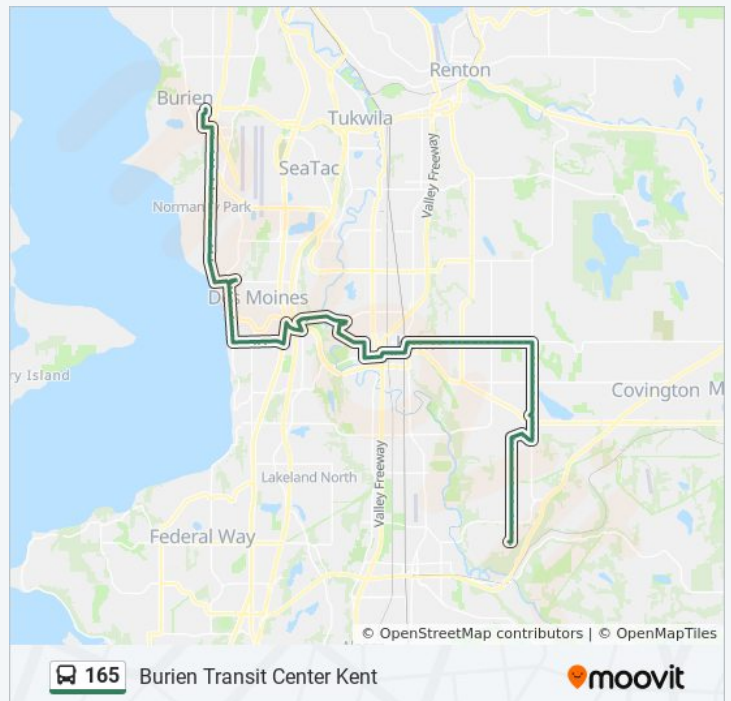

1st Ave S & SW 185th St

1st Ave S & SW Normandy Rd

1st Ave S & S 176th St

1st Ave S & S 170th St

1st Ave S & S 168th St

1st Ave S & SW 164th Pl

1st Ave S & S 160th St

1st Ave S & SW 158th St

SW 156th St & 2nd Ave SW

4th Ave SW & SW 156th St

4th Ave SW & SW 152nd St

Burien Transit Center - Bay 1

Direction: Burien Transit Center Kent

93 stops

[VIEW LINE SCHEDULE](#)

SE 320th St & 122nd Ave SE
124th Ave SE & SE 316th St
124th Ave SE & SE 312th St
124th Ave SE & SE 310th St
124th Ave SE & SE 304th St
124th Ave SE & SE 300th Way
124th Ave SE & SE 296th Way
124th Ave SE & SE 288th Pl
124th Ave SE & SE 282nd St
124th Ave SE & SE 280th St
SE 277th Pl & 124th Ave SE
SE 276th Pl & 127th Ave SE
SE 278th Pl & 132nd Ave SE
132nd Ave SE & SE 274th St
132nd Ave SE & SE Kent-Kangley Rd
Lake Meridian Park and Ride
132nd Ave SE & SE 266th St
132nd Ave SE & SE 263rd Pl
132nd Ave SE & SE 260th St
132nd Ave SE & SE 256th St
132nd Ave SE & SE 253rd Pl
132nd Ave SE & SE 248th St
132nd Ave SE & SE 246th Ct
SE 240th St & 132nd Ave SE
SE 240th St & 127th Pl SE
SE 240th St & 124th Ave SE
SE 240th St & 120th Ave SE
SE 240th St & 116th Ave SE
SE 240th St & 112th Ave SE

165 bus Info

Direction: Burien Transit Center Kent

Stops: 93

Trip Duration: 77 min

Line Summary:

SE 240th St & 111th Pl SE

SE 240th St & 108th Ave SE

SE 240th St & 104th Ave SE

SE 240th St & 102nd Ave SE

S 240th St & 98th Ave S

S 240th St & 94th Ave S

E James St & Summit Ave N

E James St & Jason Ave N

E James St & Woodford Ave N

Central Ave N & E James St

Kent Sounder Station - Bay 9