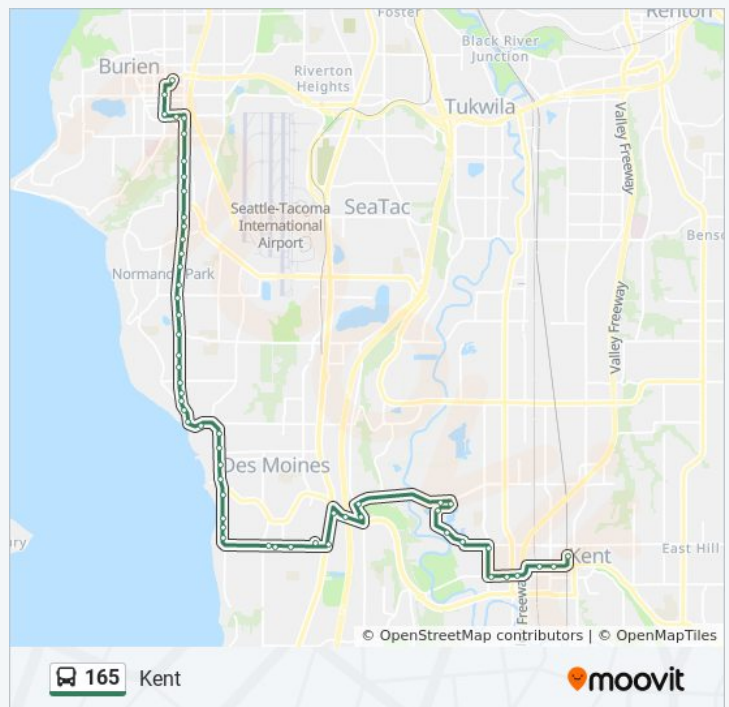

SE 316th St & 124th Ave SE

SE 316th St & 117th Pl SE

116th Ave SE & SE 320th St

SE 320th St & 118th Ave SE

SE 320th St & 122nd Ave SE

55 stops

[VIEW LINE SCHEDULE](#)

- Burien Transit Center - Bay 5
- 4th Ave SW & SW 152nd St
- 4th Ave SW & SW 156th St
- SW 156th St & 2nd Ave SW
- 1st Ave S & SW 156th St
- 1st Ave S & SW 160th St
- 1st Ave S & SW 164th Pl
- 1st Ave S & SW 168th St
- 1st Ave S & S 170th St
- 1st Ave S & SW 176th St
- 1st Ave S & SW 178th St
- 1st Ave S & SW Normandy Rd
- 1st Ave S & SW 185th St
- 1st Ave S & SW 186th St
- 1st Ave S & Normandy Park Dr SW
- 1st Ave S & SW 192nd St
- 1st Ave S & SW 194th St
- 1st Ave S & S 199th St
- 1st Ave S & SW 202nd St
- 1st Ave S & S 206th St
- 1st Ave S & SW 208th St
- 1st Ave S & S 210th St
- 1st Ave S & SW 211th St
- 1st Ave S & S 213th St
- S 216th Pl & S 216th St
- S 216th Pl & 4th Pl S
- Marine View Dr S & S 218th St
- Marine View Dr S & S 220th St
- Marine View Dr S & S 223rd St
- Marine View Dr S & S 226th St
- Marine View Dr S & S 230th St

Kent Route Timetable:

Sunday	Not Operational
Monday	11:24 PM
Tuesday	11:24 PM
Wednesday	11:24 PM
Thursday	11:24 PM
Friday	11:24 PM
Saturday	Not Operational

165 bus Info

Direction: Kent

Stops: 55

Trip Duration: 39 min

Line Summary:

Marine View Dr S & S 234th Pl

Marine View Dr S & S 236th St

Marine View Dr S & S 240th St

S 240th St & 17th Ave S

S 240th St & 18th Pl S

S 240th St & 21st Ave S

Highline College