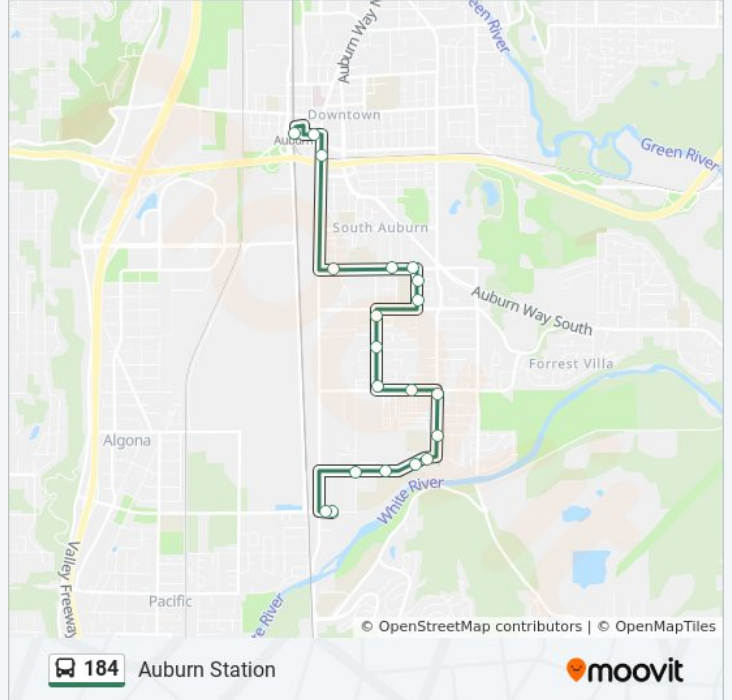

 184

Auburn Station

Get The App

The 184 bus line (Auburn Station) has 2 routes. For regular weekdays, their operation hours are:

(1) Auburn Station: 12:23 AM - 11:23 PM (2) SE Auburn: 12:10 AM - 11:10 PM

Use the Moovit App to find the closest 184 bus station near you and find out when is the next 184 bus arriving.

Direction: Auburn Station

20 stops

[VIEW LINE SCHEDULE](#)

- 41st St SE & A St SE
- 41st St SE & A St SE
- 37th St SE & D St SE
- 37th St SE & D St SE
- 37th St SE & I St SE
- 37th St SE & M St SE
- M St SE & 33rd St SE
- M St SE & 29th St SE
- 29th St SE & I St SE
- F St SE & 29th St SE
- F St SE & 25th St SE
- F St SE & Cedar Dr
- K St SE & 20th St SE
- K St SE & 18th St SE
- 17th St SE & J St SE
- 17th St SE & G St SE
- 17th St SE & B St SE
- A St SE & Cross St SE
- 2nd St SE & A St SE
- Auburn Sounder Station - Bay 2

184 bus Time Schedule

Auburn Station Route Timetable:

Sunday	Not Operational
Monday	12:29 AM - 11:23 PM
Tuesday	12:23 AM - 11:23 PM
Wednesday	12:23 AM - 11:23 PM
Thursday	12:23 AM - 11:23 PM
Friday	12:23 AM - 11:23 PM
Saturday	12:23 AM - 1:17 AM

184 bus Info

Direction: Auburn Station

Stops: 20

Trip Duration: 17 min

Line Summary:

Direction: SE Auburn

19 stops

[VIEW LINE SCHEDULE](#)