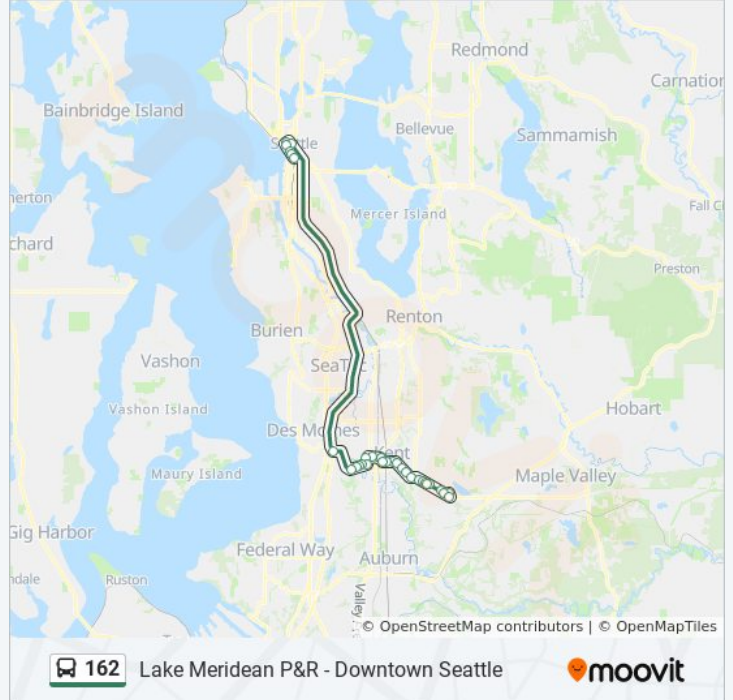

162 bus Info

Direction: Downtown Seattle

Stops: 33

Trip Duration: 66 min

Line Summary:

64th Ave S & W Meeker St

W Meeker St & 64th Ave S

W Meeker St & Russell Rd

W Meeker St & Russell Rd

W Meeker St & Frager Rd

I-5 Ramp & Kent Des Moines Rd

6th Ave & Union St

Pine St & 4th Ave

2nd Ave & Pike St

2nd Ave & Marion St

2nd Ave & James St

2 Ave Ext S & S Jackson St

**Direction: Lake Meridian**

31 stops

[VIEW LINE SCHEDULE](#)

2nd Ave & Bell St

2nd Ave & Lenora St

2nd Ave & Pike St

2nd Ave & Marion St

**162 bus Info**

**Direction:** Lake Meridian

**Stops:** 31

**Trip Duration:** 75 min

**Line Summary:**

W James St & 1st Ave N

Kent Sounder Station - Bay 5

State Ave N & E Smith St