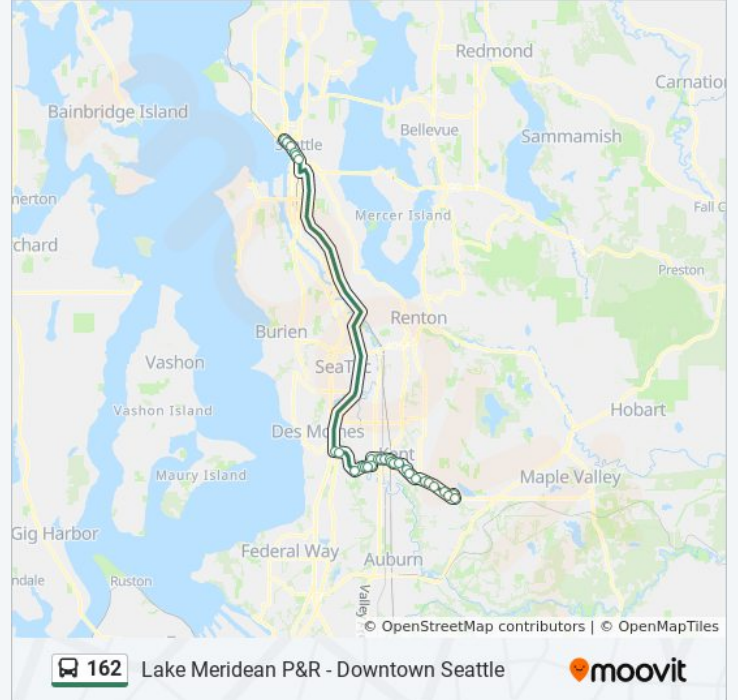

W James St & 1st Ave N

Kent Sounder Station - Bay 5

State Ave N & E Smith St

Canyon Dr SE & E Titus St

Canyon Dr SE & 94th Ave S

Canyon Dr SE & S 252nd St

SE 256th St & 101st Ave SE

Kent Kangley Rd & 108th Ave SE

Kent Kangley Rd & 111th Ave SE

Kent Kangley Rd & 116th Ave SE

Kent Kangley Rd & 124th Ave SE

Kent Kangley Rd & 127th Ave SE

132nd Ave SE & SE Kent-Kangley Rd

Lake Meridian Park and Ride

162 bus time schedules and route maps are available in an offline PDF at moovitapp.com. Use the [Moovit App](#) to see live bus times, train schedule or subway schedule, and step-by-step directions for all public transit in Seattle - Tacoma, WA.

[About Moovit](#) · [MaaS Solutions](#) · [Supported Countries](#) · [Mooviter Community](#)

© 2024 Moovit - All Rights Reserved

Check Live Arrival Times