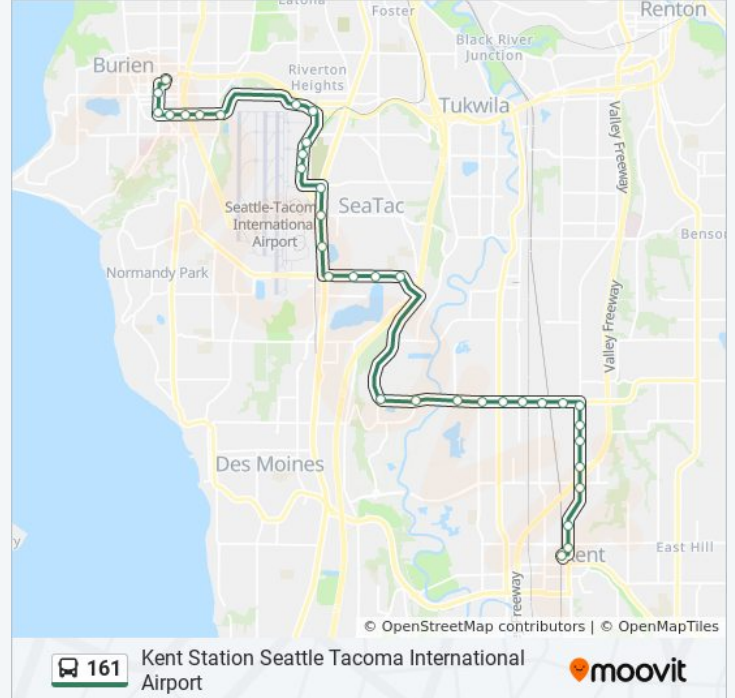

Direction: Burien Transit Center Seattle Tacoma International Airport

33 stops

[VIEW LINE SCHEDULE](#)

Kent Sounder Station - Bay 2

Central Ave N & E James St

Central Ave N & E George St

Central Ave N & S 228th St

Direction: Kent Station Seattle Tacoma International Airport

Stops: 35

Trip Duration: 39 min

Line Summary:

S 188th St & International Blvd

S 188th St & 36th Ave S

188th St S & 42nd Av

S 188th St & 46th Ave S

S 212th St & 42nd Ave S

S 212th St & Riverview Blvd S

S 212th St & 59th Pl S

S 212th St & 64th Ave S

S 212th St & 68th Ave S

S 212th St & 72nd Ave S

S 212th St & 76th Ave S

S 212th St & 84th Ave S

84th Ave S & S 212th St

84th Ave S & S 216th St

84th Ave S & S 220th St

84th Ave S & S 224th St

Central Ave N & S 228th St

Central Ave N & E George St

Central Ave N & E James St

Kent Sounder Station - Bay 3