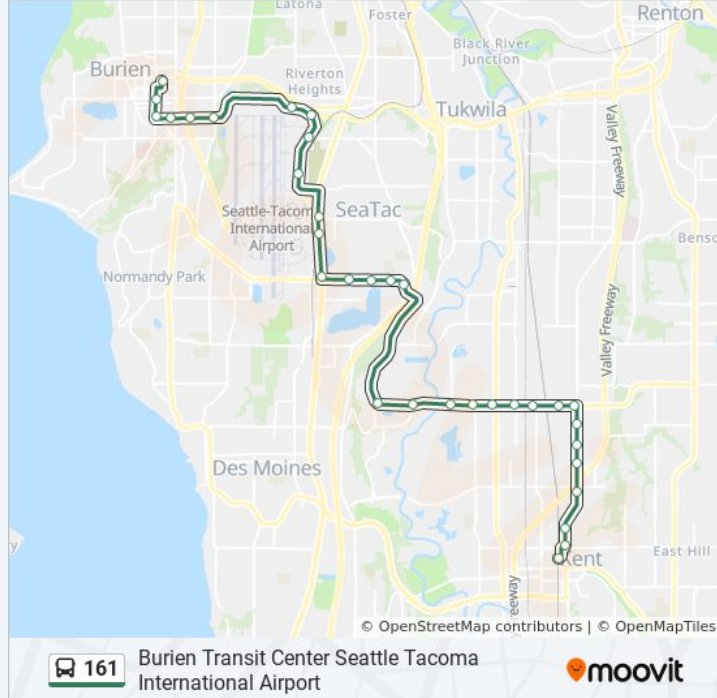

Direction: Burien Transit Center Seattle Tacoma International Airport

33 stops

[VIEW LINE SCHEDULE](#)

Kent Sounder Station - Bay 2

Central Ave N & E James St

Central Ave N & E George St

Central Ave N & S 228th St

161 bus Info

Direction: Burien Transit Center Seattle Tacoma International Airport

Stops: 33

Trip Duration: 39 min

Line Summary:

International Blvd & S 188th St

International Blvd & S 180th St

International Blvd & S 176th St - Bay 2

Air Cargo Rd & S 166th St

Air Cargo Rd & S 160th St

Air Cargo Rd & S 156th St

S 154th Ln & 24th Ave S

S 156th St & Des Moines Memorial Dr S

S 156th St & 2nd Ave S

SW 156th St & 2nd Ave SW

4th Ave SW & SW 156th St

4th Ave SW & SW 152nd St

Burien Transit Center - Bay 1

Direction: Kent Station Seattle Tacoma International Airport

35 stops

[VIEW LINE SCHEDULE](#)

Burien Transit Center - Bay 6

4th Ave SW & SW 152nd St

4th Ave SW & SW 156th St