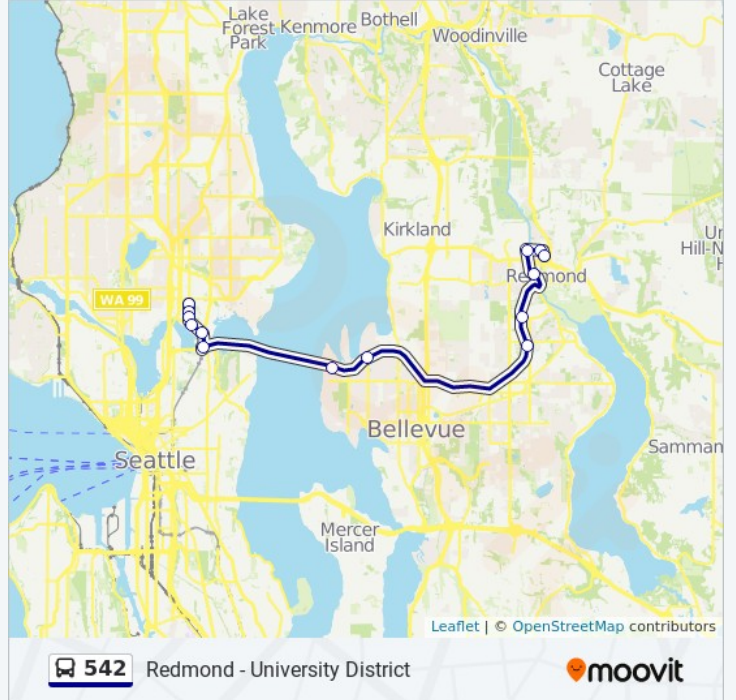

Direction: Redmond

14 stops

[VIEW LINE SCHEDULE](#)

15th Ave NE & NE 43rd St

1415 Northeast 43rd Street, Seattle

15th Ave NE & NE Campus Pkwy

Crosswalk, Seattle

15th Ave NE & NE 40th St

Montlake Boulevard East, Seattle

Sr 520 & Evergreen Point Rd

Yarrow Point Fwy Station (Sr 520 & 92nd Ave Ne)

3275 92nd Ave Ne, Bellevue

State Route 520 & NE 40th St

Sr 520 & NE 51st St

West Lake Sammamish Pkwy NE & Leary Way

Redmond Route Timetable:

Sunday	6:36 AM - 10:11 PM
Monday	6:14 AM - 10:45 PM
Tuesday	6:14 AM - 10:45 PM
Wednesday	6:14 AM - 10:45 PM
Thursday	6:14 AM - 10:45 PM
Friday	6:14 AM - 10:45 PM
Saturday	6:36 AM - 10:11 PM

542 bus Info

Direction: Redmond

Stops: 14

Trip Duration: 32 min

Line Summary:

Direction: U-District Station

13 stops

[VIEW LINE SCHEDULE](#)