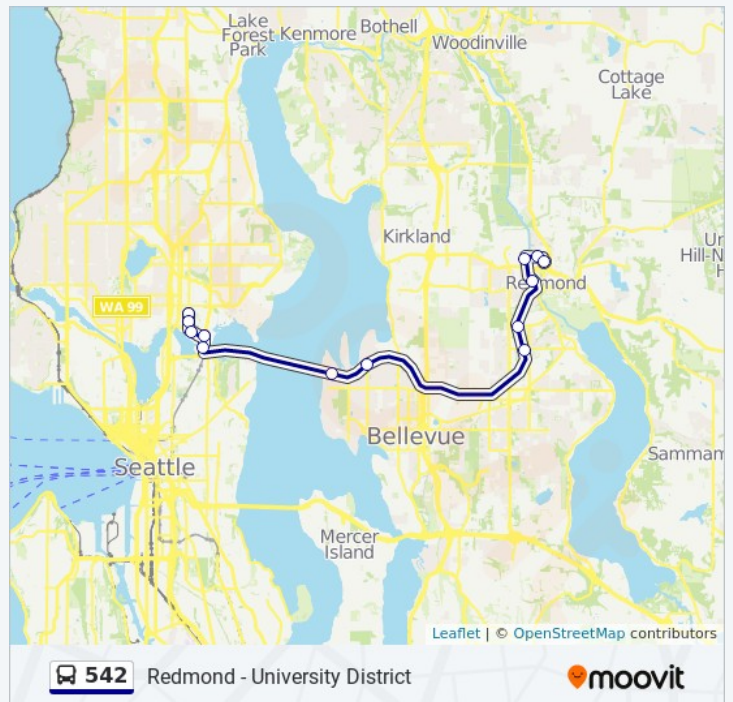

Direction: Redmond

14 stops

[VIEW LINE SCHEDULE](#)

15th Ave NE & NE 43rd St

1415 Northeast 43rd Street, Seattle

15th Ave NE & NE Campus Pkwy

Crosswalk, Seattle

15th Ave NE & NE 40th St

2811 Montlake Blvd E, Seattle

Montlake Blvd NE & NE Pacific Pl - Bay 4

3790 Montlake Boulevard Northeast, Seattle

NE Pacific St & 15th Ave NE

Hitchcock Bridge, Seattle

15th Ave NE & NE Campus Pkwy

4005 15th Ave Ne, Seattle

15th Ave NE & NE 42nd St

15th Ave NE eastside, Seattle

542 bus Time Schedule

U-District Station Route Timetable:

Sunday	5:49 AM - 9:20 PM
Monday	5:20 AM - 9:58 PM
Tuesday	5:20 AM - 9:58 PM
Wednesday	5:20 AM - 9:58 PM
Thursday	5:20 AM - 9:58 PM
Friday	5:20 AM - 9:58 PM
Saturday	5:49 AM - 9:20 PM

542 bus Info

Direction: U-District Station

Stops: 13

Trip Duration: 29 min

Line Summary:

542 bus time schedules and route maps are available in an offline PDF at moovitapp.com. Use the [Moovit App](#) to see live bus times, train schedule or subway schedule, and step-by-step directions for all public transit in Seattle - Tacoma, WA.