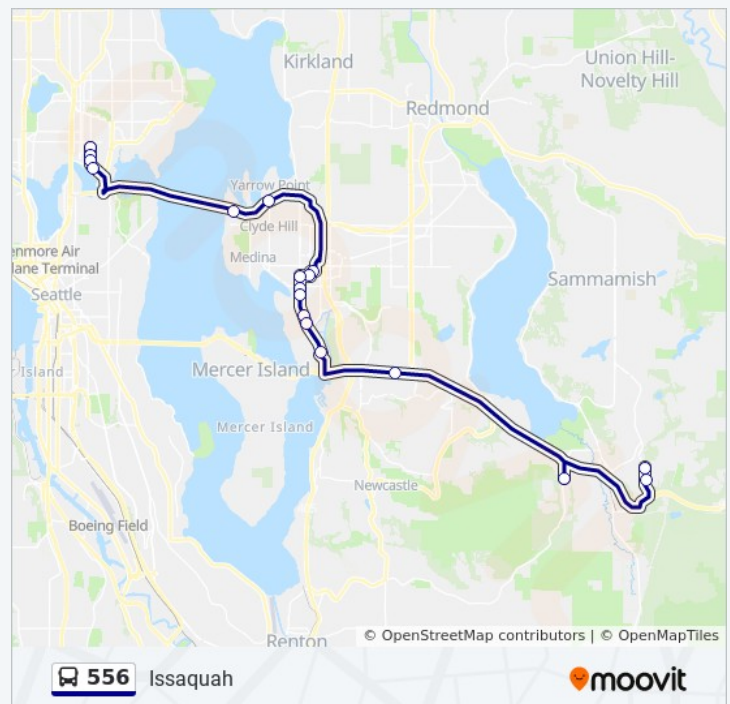

Use the Moovit App to find the closest 556 bus station near you and find out when is the next 556 bus arriving.

**Direction: Issaquah**

18 stops

[VIEW LINE SCHEDULE](#)

**15th Ave NE & NE 43rd St**

1415 Northeast 43rd Street, Seattle

15th Ave NE & NE Campus Pkwy

4005 15th Ave Ne, Seattle

15th Ave NE & NE 42nd St

15th Ave NE eastside, Seattle

## 556 bus Time Schedule

U-District Station Route Timetable:

Sunday	Not Operational
Monday	5:12 AM - 9:13 AM
Tuesday	5:12 AM - 9:13 AM
Wednesday	5:12 AM - 9:13 AM
Thursday	5:12 AM - 9:13 AM
Friday	5:12 AM - 9:13 AM
Saturday	Not Operational

## 556 bus Info

**Direction:** U-District Station

**Stops:** 18

**Trip Duration:** 58 min

**Line Summary:**

556 bus time schedules and route maps are available in an offline PDF at moovitapp.com. Use the [Moovit App](#) to see live bus times, train schedule or subway schedule, and step-by-step directions for all public transit in Seattle - Tacoma, WA.