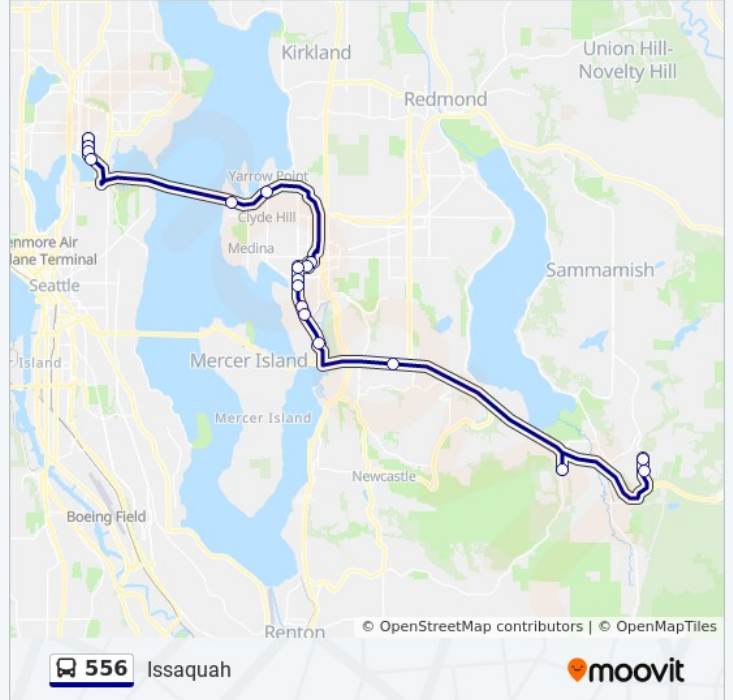

**Bellevue Way SE & SE 16th St**

10546 Se 16th St, Bellevue

**South Bellevue Station Bus Plaza - Bay 1**

2700 Bellevue Way Se, Bellevue

**556 bus Time Schedule**

Issaquah Route Timetable:

Sunday	Not Operational
Monday	2:33 PM - 6:21 PM
Tuesday	2:33 PM - 6:21 PM
Wednesday	2:33 PM - 6:21 PM
Thursday	2:33 PM - 6:21 PM
Friday	2:33 PM - 6:21 PM
Saturday	Not Operational

**556 bus Info**

**Direction:** Issaquah

**Stops:** 18

**Trip Duration:** 69 min

**Line Summary:**

**I-90 Expressway Ramp & 142nd Pl SE - Bay 4**

142nd Place Southeast, Bellevue

**Issaquah Transit Center - Bay 6**

## Direction: U-District Station

18 stops

[VIEW LINE SCHEDULE](#)

Issaquah Highlands Park & Ride - Bay 4

9th Ave NE & NE Ellis Dr

Issaquah Transit Center - Bay 3

I-90 Expressway Ramp & 142nd PI SE - Bay 3

South Bellevue Station Bus Plaza - Bay 3