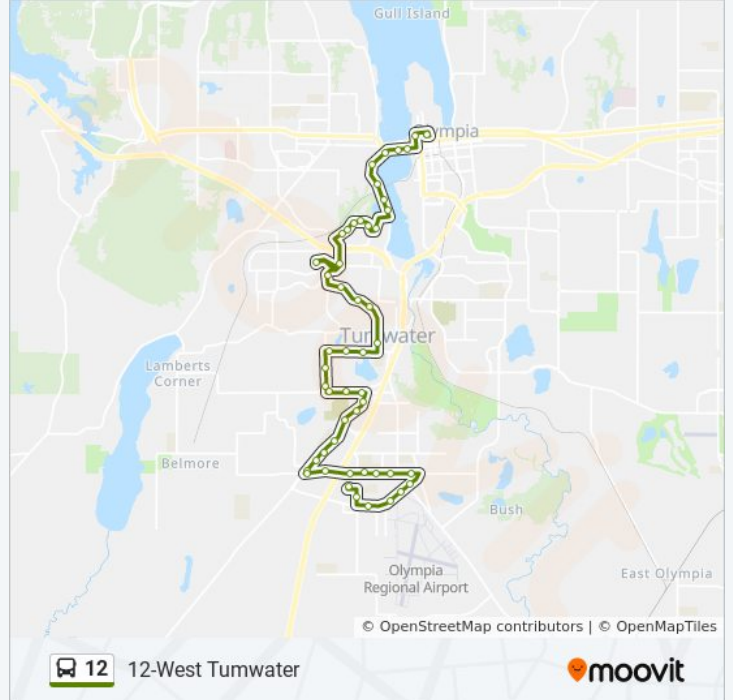

12 bus Info
Direction: To Labor and Industries
Stops: 45
Trip Duration: 39 min
Line Summary:

Barnes Blvd at Vista Loop

7th Ave at Ebbets Dr

7th Ave at I St

Linwood Ave at G St

Linwood Ave at Liberty St

Linwood Ave at Rural Rd

Rural Rd at 48th Ave

Rural Rd at Trospen Rd

Trospen Rd at Commander Dr

Olympics West Retirement Inn

Trospen Rd at Lake Park Dr

Little Rock Rd at Trospen Rd

Twin Star Plaza

Little Rock at Kingswood Dr

Tumwater Middle School

Little Rock Rd at Odegard Rd

Little Rock Rd at Glenwood Dr Sb]

Little Rock Rd at Miner Dr

Israel Rd at Little Rock Rd

Israel Rd at Old Israel Rd

Israel Rd at Linderson Way

Linderson Way at Israel Rd

Tumwater Transit Hub - L&I Bldg. 7273 Linderson Way SW

Direction: To Olympia Transit Center

50 stops

[VIEW LINE SCHEDULE](#)

Tumwater Transit Hub - L&I Bldg. 7273 Linderson Way SW

Linderson Way at Tumwater Blvd