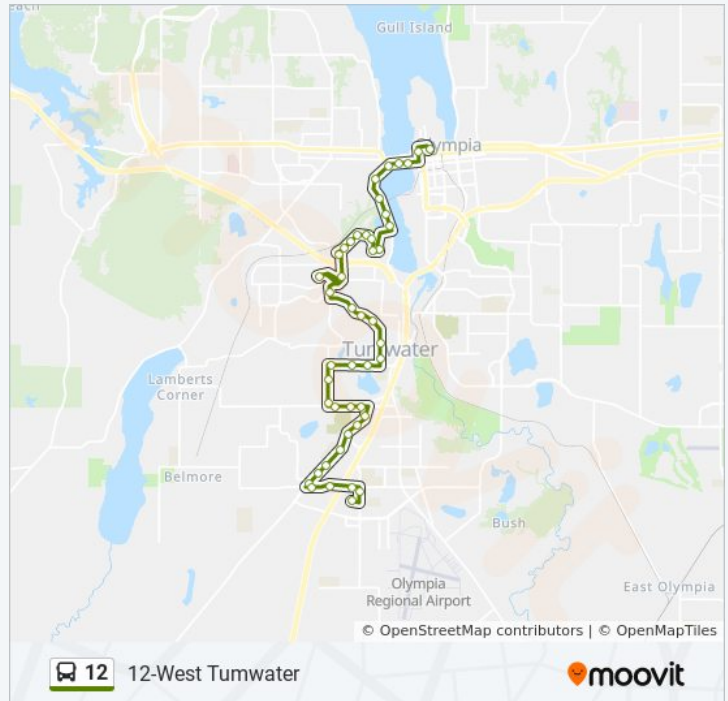

Evergreen Park

Sherwood Glen Apts

12 bus Info

Direction: To Olympia Transit Center

Stops: 50

Trip Duration: 46 min

Line Summary:

Heritage Park Apts