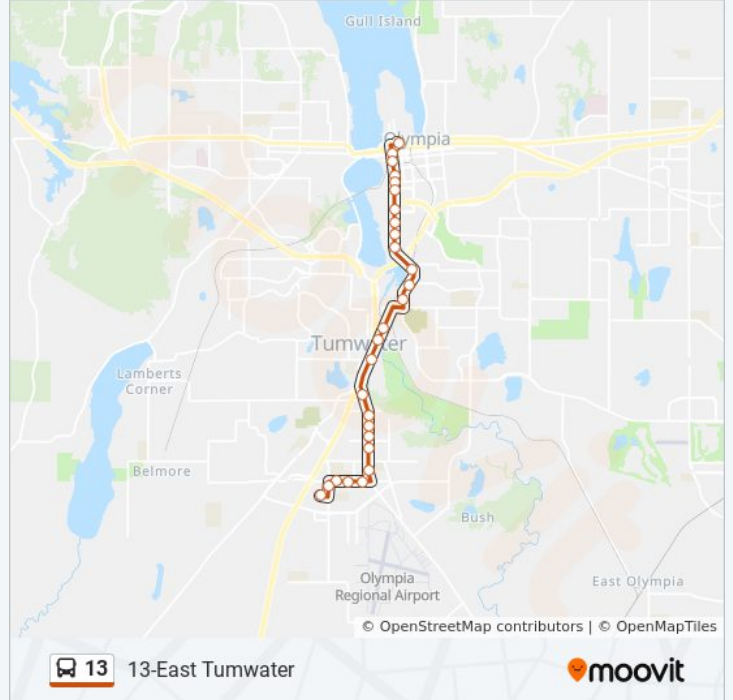

13 bus Info

Direction: To Labor and Industries

Stops: 27

Trip Duration: 24 min

Line Summary:

Indian Creek Apts

Israel Rd at New Market St

Tumwater High School

Linderson Way at Israel Rd

Tumwater Transit Hub - L&I Bldg. 7273 Linderson Way SW

Direction: To Olympia Transit Center

29 stops

[VIEW LINE SCHEDULE](#)

Tumwater Transit Hub - L&I Bldg. 7273 Linderson Way SW

13 bus Info

Direction: To Olympia Transit Center

Stops: 29

Trip Duration: 31 min

Line Summary:

Capitol Way at 24th Ave
Capitol Way at 21st Ave
Capitol Way at 18th Ave
Capitol Way at Maple Park Ave
Capitol Way at 11th Ave
Capitol Way at Union Ave
Capitol Way at 9th Ave
Capitol Way at 7th Ave
Capitol Way at 5th Ave
Capitol Way at State Ave
Olympia Transit Center