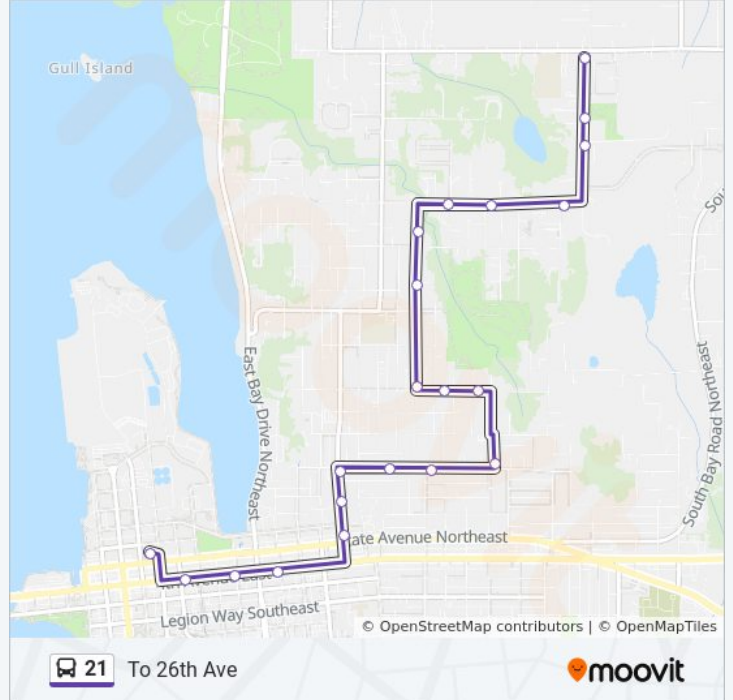

21 bus time schedules and route maps are available in an offline PDF at moovitapp.com. Use the [Moovit App](#) to see live bus times, train schedule or subway schedule, and step-by-step directions for all public transit in Seattle - Tacoma, WA.

[About Moovit](#) • [MaaS Solutions](#) • [Supported Countries](#) • [Mooviter Community](#)

© 2024 Moovit - All Rights Reserved

Check Live Arrival Times