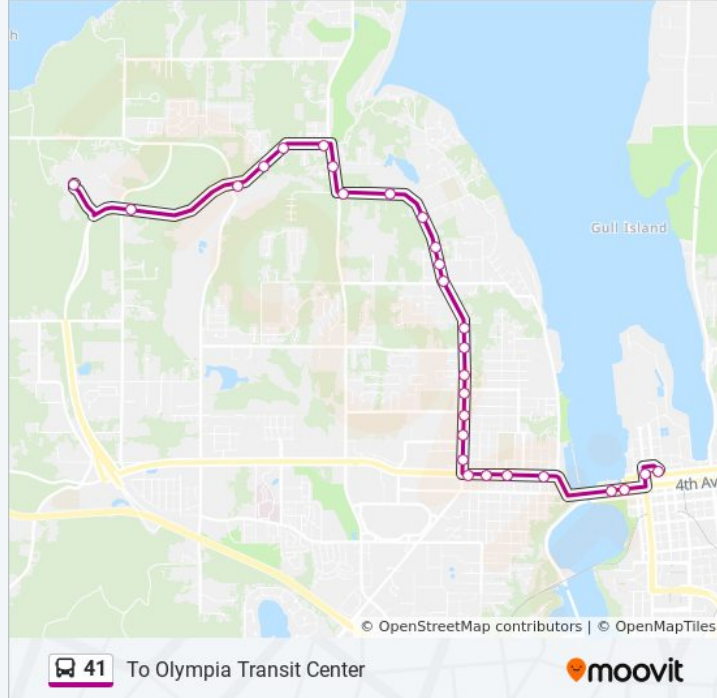

Direction: To Evergreen St College

34 stops

[VIEW LINE SCHEDULE](#)

- Olympia Transit Center
- State Ave at Columbia St
- 4th Ave at Simmons St
- Harrison Ave at Percival St
- Harrison Ave at Plymouth St
- Harrison Ave at Perry St
- Harrison Ave at Milroy St
- Division St at Harrison Ave
- Division St at Madison Ave
- Division St at Giles Ave
- Division St at Bowman Ave
- Division St at Dickinson Ave
- Division St at Farwell Ave
- Division St at Muirhead Ave
- Division St at Elliott Ave
- Division St at Burbank Ave
- Butler Cove Apts
- Division St at 26th Ave
- 28th Ave at Division St
- 28th Ave at Cooper Point Rd
- Cooper Point Rd at 29th Ave
- Kaiser Rd at Cooper Point Rd

41 bus Info

Direction: To Evergreen St College

Stops: 34

Trip Duration: 27 min

Line Summary:

College Court Apts

Kaiser Rd at Cedrona Dr

Kaiser Rd at Driftwood Rd

Evergreen Maintenance

Driftwood Rd at Wildcurrant Loop

Driftwood Rd at Overhulse Rd

Evergreen Dorms

Driftwood Rd at Overhulse Rd

Driftwood Rd at Wildcurrant Loop

Overhulse Pl at Driftwood Rd

Overhulse Pl at Fireweed Dr

Evergreen Library Loop

Direction: To Olympia Transit Center

28 stops

[VIEW LINE SCHEDULE](#)

Evergreen Library Loop

Evergreen Pkwy at Overhulse Rd

Kaiser Rd at Driftwood Rd

Kaiser Rd at Cedrona Dr