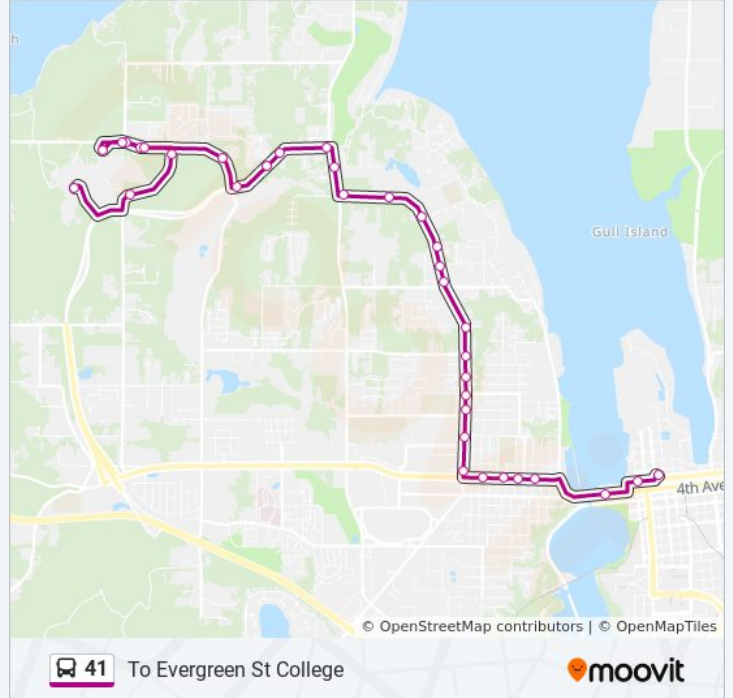

Direction: To Evergreen St College

34 stops

[VIEW LINE SCHEDULE](#)

- Olympia Transit Center
- State Ave at Columbia St
- 4th Ave at Simmons St
- Harrison Ave at Percival St
- Harrison Ave at Plymouth St
- Harrison Ave at Perry St
- Harrison Ave at Milroy St
- Division St at Harrison Ave
- Division St at Madison Ave
- Division St at Giles Ave
- Division St at Bowman Ave
- Division St at Dickinson Ave
- Division St at Farwell Ave
- Division St at Muirhead Ave
- Division St at Elliott Ave
- Division St at Burbank Ave
- Butler Cove Apts
- Division St at 26th Ave
- 28th Ave at Division St
- 28th Ave at Cooper Point Rd
- Cooper Point Rd at 29th Ave
- Kaiser Rd at Cooper Point Rd

41 bus Info

Direction: To Evergreen St College

Stops: 34

Trip Duration: 27 min

Line Summary:

College Court Apts

Kaiser Rd at Cedrona Dr

Kaiser Rd at Driftwood Rd

41 bus Info

Direction: To Olympia Transit Center

Stops: 28

Trip Duration: 22 min

Line Summary:

Division St at Conger Ave

Division St at Madison Ave

Division St at Garfield Ave

Harrison & Division Eastbound

Harrison Ave at Decatur St

Harrison Ave at Plymouth St

Harrison Ave at Foote St

4th Ave at Simmons St

4th Ave at Water St

Capitol Way at State Ave

Olympia Transit Center