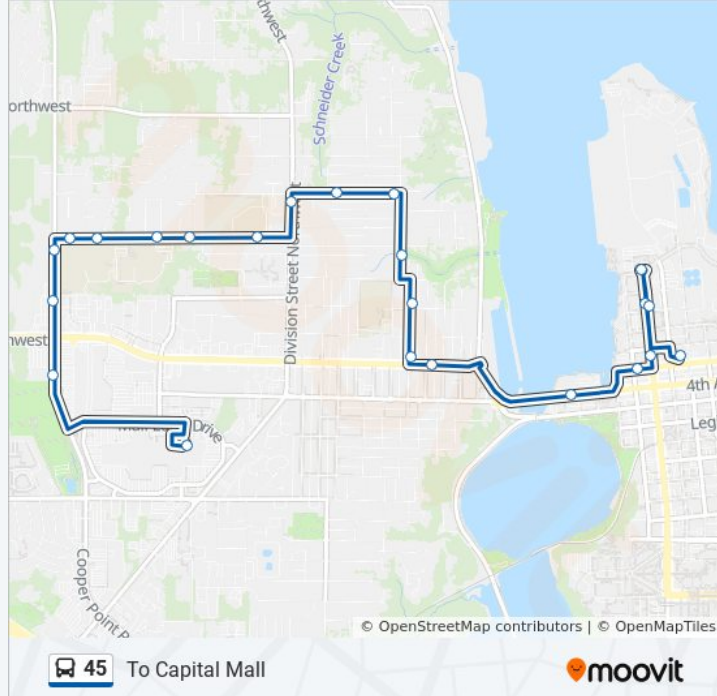

Capital Mall Dr at Alta St

Capital Mall Dr at Courtside St

Capital Medical Center

7th Ave at Fieldstone Dr

Harrison Ave at Kaiser Rd

Harrison Ave at Yauger Way

Cooper Point Rd at Harrison Ave

Conger Ave at Wily St

45 bus Info

Direction: To Olympia Transit Center

Stops: 31

Trip Duration: 34 min

Line Summary:

Division St at Giles Ave

Division St at Bowman Ave

Bowman Ave at Milroy St

Bowman Ave at Rogers St

Rogers St at Conger Ave

Rogers St at Jackson Ave

Garfield Ave at Plymouth St

Harrison Ave at Plymouth St

Harrison Ave at Foote St

4th Ave at Simmons St

4th Ave at Water St

Capitol Way at State Ave

Olympia Transit Center

45 bus time schedules and route maps are available in an offline PDF at moovitapp.com. Use the [Moovit App](#) to see live bus times, train schedule or subway schedule, and step-by-step directions for all public transit in Seattle - Tacoma, WA.