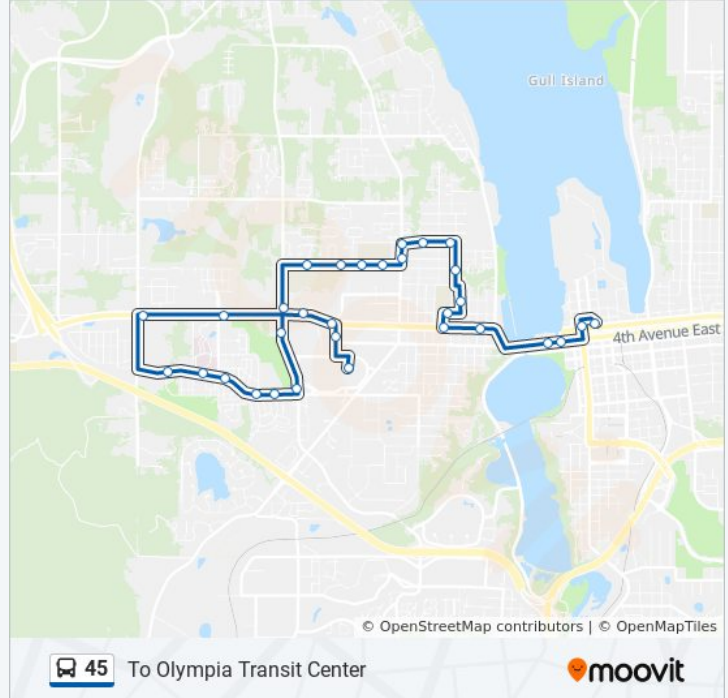

Use the Moovit App to find the closest 45 bus station near you and find out when is the next 45 bus arriving.

Direction: To Capital Mall

23 stops

[VIEW LINE SCHEDULE](#)

Olympia Transit Center
Capitol Way at A Ave
Olympia Farmers Market
Capitol Way at A Ave
Capitol Way at Olympia Ave
State Ave at Columbia St
4th Ave at Simmons St
Harrison Ave at Percival St
Rogers St at Harrison Ave
Rogers St at Jackson Ave
Rogers St at Conger Ave
Bowman Ave at Rogers St
Bowman Ave at Milroy St
Division St at Bowman Ave
Jefferson Middle School
Conger Ave at Cardigan St
Capital High School
Conger Ave at Wily St
Conger Ave at Cooper Point Rd
Cooper Point Rd at Conger Ave
Cooper Point Rd at Limited Ln
Cooper Point Rd at Harrison Ave

45 bus Info

Direction: To Capital Mall

Stops: 23

Trip Duration: 19 min

Line Summary:

Capital Mall Station

Direction: To Olympia Transit Center

31 stops

[VIEW LINE SCHEDULE](#)

Capital Mall Station

Kenyon St at 4th Ave

Harrison at Kenyon (Pizza Hut)

2920 Harrison Ave

Cooper Point Rd at Harrison Ave

Cooper Point Rd at Capital Mall Dr

Capital Mall Dr at Archwood Dr E

45 bus Info

Direction: To Olympia Transit Center

Stops: 31

Trip Duration: 34 min

Line Summary:

Division St at Giles Ave

Division St at Bowman Ave

Bowman Ave at Milroy St