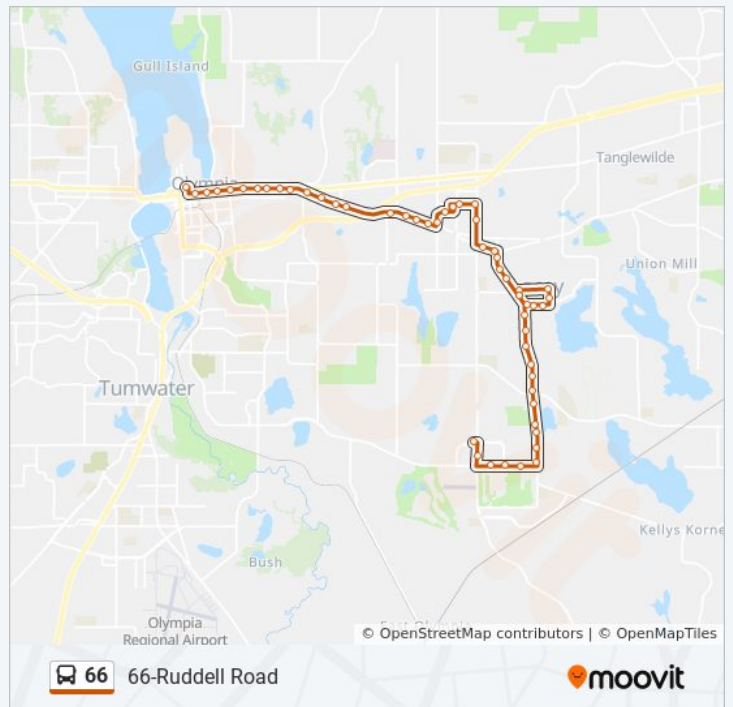

Yelm Hwy at Parkside Dr

Yelm Hwy at Sarazen St

College St at Yelm Hwy

Corporate Center Dr at College St

Direction: To Olympia Transit Center
50 stops

[VIEW LINE SCHEDULE](#)

- Corporate Center Dr at College St
- Corporate Center Dr at Intelco Lp
- Corporate Center Dr at Corporate Center
- Yelm Hwy at Ronald Lane
- Yelm Hwy at Rainier Rd
- Yelm Hwy at Sarazen St
- Yelm Hwy at Parkside Dr
- Yelm Hwy at Titleist Ln
- Ruddell Rd at Yelm Hwy
- Ruddell Rd at 54th Ave
- Ruddell Rd at 50th Ave
- Ruddell Rd at 45th Ave
- Ruddell Rd at Mullen Rd
- Ruddell Rd at 39th Ave
- Ruddell Rd at 37th Ave
- Ruddell Rd at 32nd Ct
- Ruddell Rd at 30th Ave
- Ruddell Rd at 27th Ave
- Ruddell Rd at 25th Ave
- Ruddell Rd at 22nd Ave
- Ruddell Rd at 19th Ave
- Ruddell Rd at 16th Ave
- Ruddell Rd at 14th Ave
- Ruddell Rd at Pacific Ave
- Pacific Ave at Webb St
- College St at Pacific Ave
- College St at Woodland Square Lp
- 6th Ave at College St
- 6th Ave at Golf Club Rd
- Lacey Transit Center

66 bus Time Schedule

To Olympia Transit Center Route Timetable:

Sunday	7:28 AM - 9:58 PM
Monday	5:58 AM - 9:58 PM
Tuesday	5:58 AM - 9:58 PM
Wednesday	5:58 AM - 9:58 PM
Thursday	5:58 AM - 9:58 PM
Friday	5:58 AM - 9:58 PM
Saturday	7:28 AM - 9:58 PM

66 bus Info

Direction: To Olympia Transit Center

Stops: 50

Trip Duration: 37 min

Line Summary:

6th Ave at Sleater Kinney Rd

Sleater Kinney Rd at 6th Ave

Sleater Kinney Rd at Pacific Ave

Pacific Ave at Sawyer St

State Ave at Turner St

State Ave at McCormick St

State Ave at Central St

State Ave at Bethel St

State Ave at Eastside St

State Ave at East Bay Dr

State at Cherry