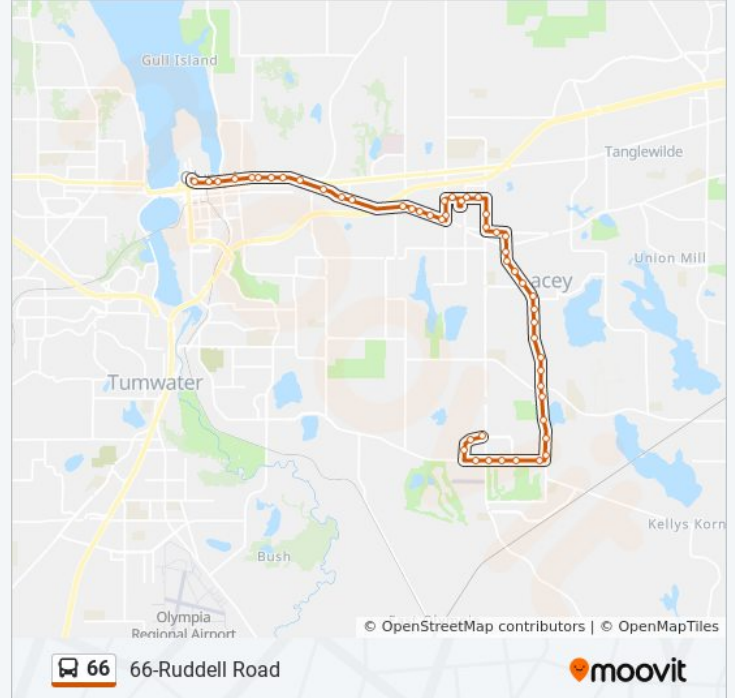

Lilac St at Shady Lane

22nd Ave at Lilac St

22nd Ave at Sycamore St

Ruddell Rd at 22nd Ave

Ruddell Rd at 27th Ave

Ruddell Rd at 30th Ave

Ruddell Rd at Ruddell Loop

Ruddell Rd at Koala St

Ruddell Rd at 39th Ave

Ruddell Rd at 40th Ct

Ruddell Rd at 45th Ave

Rainier Vista Park

Ruddell Rd at 50th Ave

Ruddell Rd at 54th Ave

Ruddell Rd at Yelm Hwy

Yelm Hwy at Mt Olympus St

Yelm Hwy at Parkside Dr

Yelm Hwy at Sarazen St

College St at Yelm Hwy

Corporate Center Dr at College St

Direction: To Olympia Transit Center
50 stops

[VIEW LINE SCHEDULE](#)

- Corporate Center Dr at College St
- Corporate Center Dr at Intelco Lp
- Corporate Center Dr at Corporate Center
- Yelm Hwy at Ronald Lane
- Yelm Hwy at Rainier Rd
- Yelm Hwy at Sarazen St
- Yelm Hwy at Parkside Dr
- Yelm Hwy at Titleist Ln
- Ruddell Rd at Yelm Hwy
- Ruddell Rd at 54th Ave
- Ruddell Rd at 50th Ave
- Ruddell Rd at 45th Ave
- Ruddell Rd at Mullen Rd
- Ruddell Rd at 39th Ave
- Ruddell Rd at 37th Ave
- Ruddell Rd at 32nd Ct
- Ruddell Rd at 30th Ave
- Ruddell Rd at 27th Ave
- Ruddell Rd at 25th Ave
- Ruddell Rd at 22nd Ave
- Ruddell Rd at 19th Ave
- Ruddell Rd at 16th Ave
- Ruddell Rd at 14th Ave
- Ruddell Rd at Pacific Ave
- Pacific Ave at Webb St
- College St at Pacific Ave
- College St at Woodland Square Lp
- 6th Ave at College St
- 6th Ave at Golf Club Rd
- Lacey Transit Center

66 bus Info

Direction: To Olympia Transit Center

Stops: 50

Trip Duration: 37 min

Line Summary:

6th Ave at Sleater Kinney Rd

Sleater Kinney Rd at 6th Ave

Sleater Kinney Rd at Pacific Ave