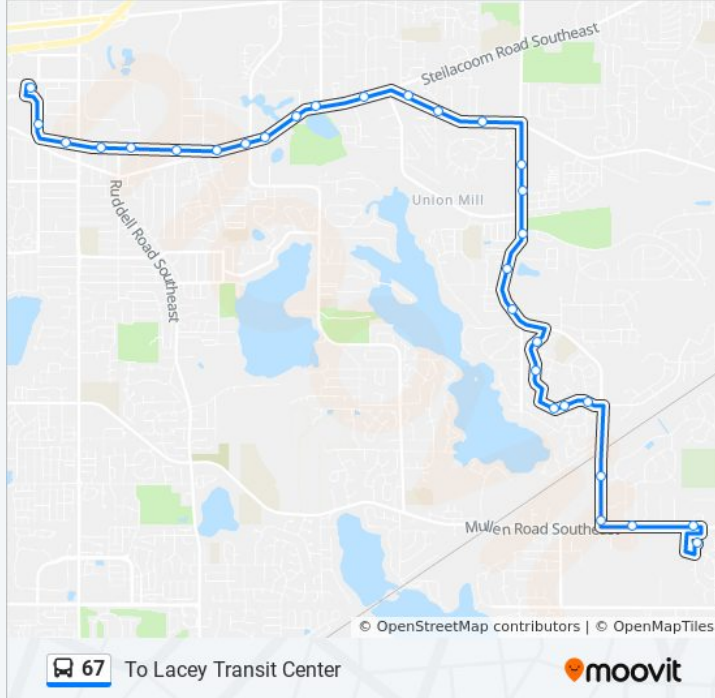

67 bus Info

Direction: To Lacey Transit Center

Stops: 30

Trip Duration: 25 min

Line Summary:

Pacific Ave at Carpenter Rd
 Pacific Ave at Ulery St
 Pacific Ave at Bowker Rd
 St. Martin's University
 Pacific Ave at Webb St
 Pacific Ave at College St
 Golf Club Rd at 10th Ave
 Lacey Transit Center

67 bus Info

Direction: To Tri-Lakes

Stops: 31

Trip Duration: 20 min

Line Summary:

Marvin Rd at 19th Ave

Marvin Rd at 22nd Ave

Marvin Rd at 25th Ave

Marvin Rd at Walthew St

Lake Forest Dr at Fordham Ct

Lake Forest Dr at Duke Ct

Lake Forest Dr at Lake Forest Ct

Lake Forest Dr at Carnegie Dr

Lake Forest Dr at Oxford Dr

Marvin Rd at 44th Ave

Marvin Rd at Mullen Rd

Mullen Rd at Archer Dr

Tri-Lake Drive at Tri-Lake Loop

67 bus time schedules and route maps are available in an offline PDF at moovitapp.com. Use the [Moovit App](#) to see live bus times, train schedule or subway schedule, and step-by-step directions for all public transit in Seattle - Tacoma, WA.