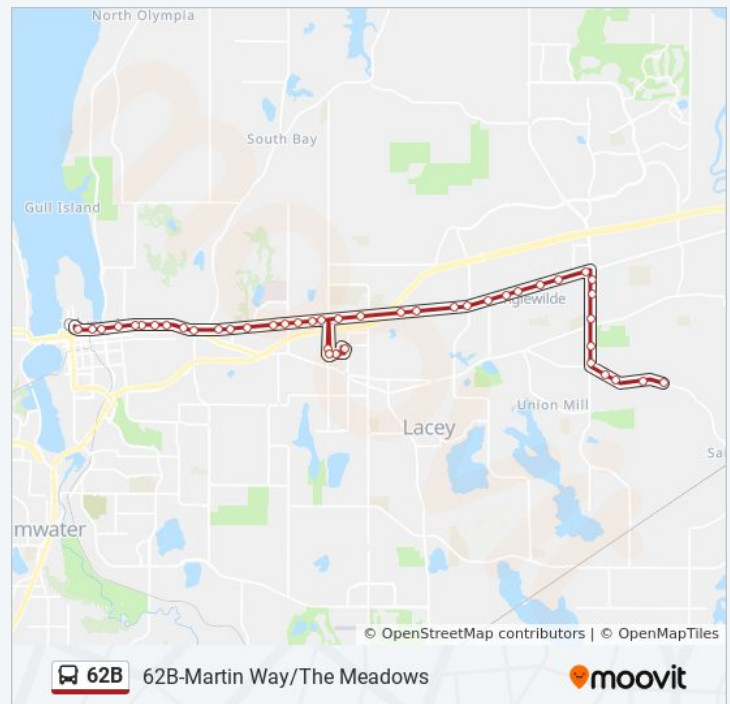

Martin Way at I-5

Martin Way at Desmond Dr

6127 Martin Way

Martin Way at Carpenter Rd

Martin Way at Kinwood St

Tanglewilde Shopping Center

Martin Way at Ranger Dr

Martin Way at Kingham St

Martin Way Plaza

Martin Way at Galaxy Dr

Marvin Rd at Martin Way

Marvin Rd at 3rd Ave

Marvin Rd at Steilacoom Rd

Steilacoom Rd at Marvin Rd

Rainier Vista MHP

Steilacoom Rd at Pine Crest Dr

Steilacoom Rd at Fleming Way

Deerbrush Dr at Steilacoom Rd

Direction: To the Meadows

Stops: 51

Trip Duration: 48 min

Line Summary:

Deerbrush Dr at 7th Ct

Meadows Elementary School