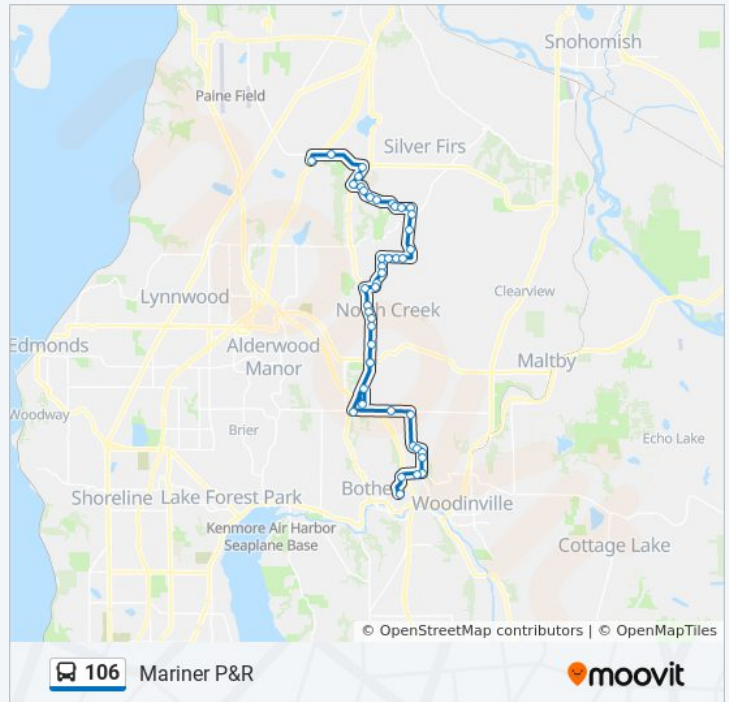

### 106 bus Info

**Direction:** Bothell

**Stops:** 46

**Trip Duration:** 53 min

**Line Summary:**

23rd Ave SE & 171st PI SE

Brook Blvd & 175th St SE

Brook Blvd & Palomino Dr

### Direction: Mariner P&R

45 stops

[VIEW LINE SCHEDULE](#)

Uw Bothell - Main Entrance

Beardslee Blvd & Ross Rd/ NE 195th St

NE 195th St & North Creek Pkwy

120th Ave NE & NE 195th St

120th Ave NE & NE 203rd St

Village Green Dr & Trillium Blvd SE

**106 bus Info**

**Direction:** Mariner P&R

**Stops:** 45

**Trip Duration:** 50 min

**Line Summary:**

Trillium Blvd SE & 142nd Pl SE

Trillium Blvd SE & 14th Dr SE

Hwy 527 & Trillium Blvd SE

Hwy 527 & 136th St SE

132nd St SE & 16th Ave SE

128th St SE & 3rd Ave SE

Mariner Park & Ride Bay 4

106 bus time schedules and route maps are available in an offline PDF at [moovitapp.com](https://moovitapp.com). Use the [Moovit App](#) to see live bus times, train schedule or subway schedule, and step-by-step directions for all public transit in Seattle - Tacoma, WA.