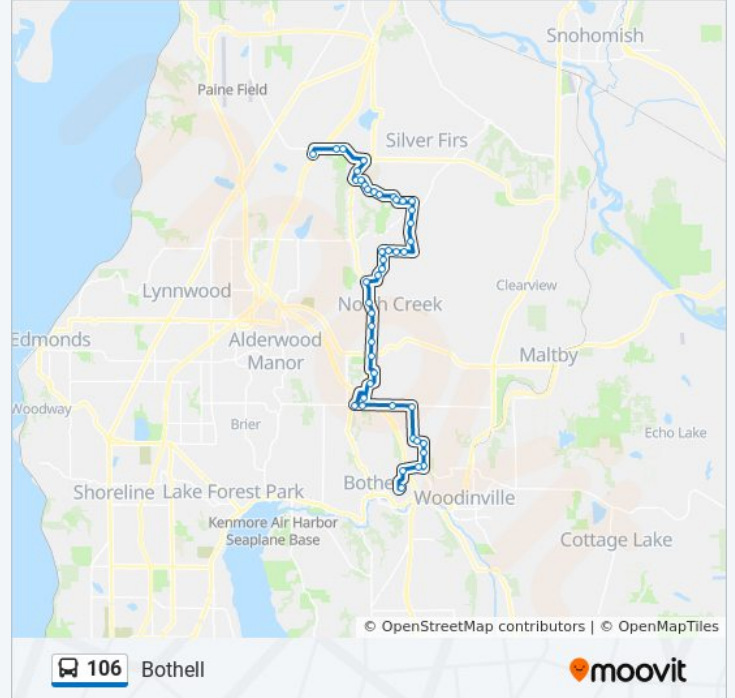

### 106 bus Info

**Direction:** Bothell

**Stops:** 46

**Trip Duration:** 53 min

**Line Summary:**

23rd Ave SE & 171st PI SE

Brook Blvd & 175th St SE

Brook Blvd & Palomino Dr

Hwy 527 & 180th St SE

Hwy 527 & 186th PI SE

Hwy 527 & 192nd St SE

Hwy 527 & 196th St SE

Hwy 527 & 19th Dr SE

Hwy 527 & 208th SE

20th Ave SE & 214th St SE

220th St SE & 17th Ave SE

Canyon Park Park & Ride Bay 2

Hwy 527 & 228th St SE

228th St SE & 15th Ave SE

228th St SE & 27th Ave SE

35th Ave SE & 228th St SE

35th Ave SE & Monte Villa Pkwy

Monte Villa Pkwy & 35th Ave SE

39th Ave SE & 243rd PI SE

120th Ave NE & North Creek Pkwy N

120th Ave NE & NE 195th St

NE 195th St & 120th Ave NE

Beardslee Blvd & Ross Rd/ NE 195th St

Uw Bothell - Main Entrance