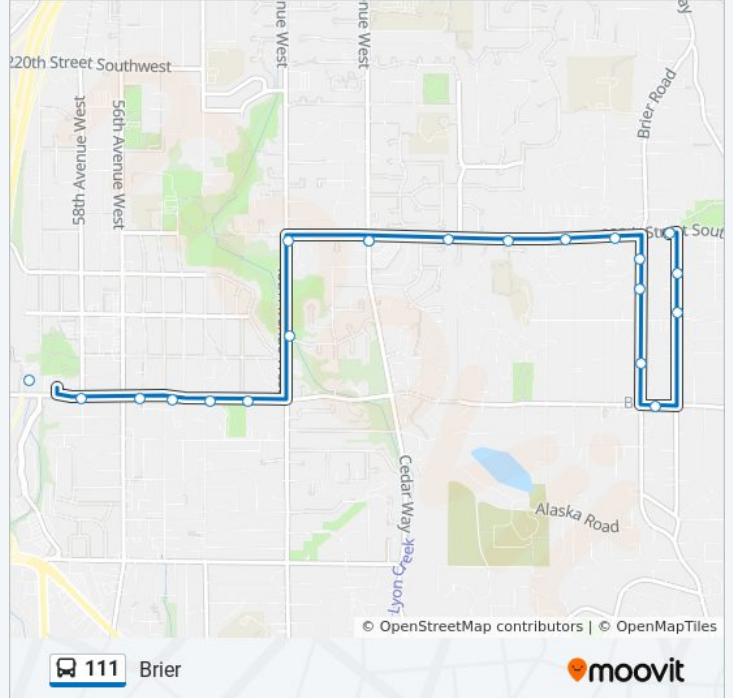

Direction: Brier

21 stops

[VIEW LINE SCHEDULE](#)

Mountlake Terrace Transit Center

236th St SW & 58th Ave W

236th St SW & 55th Ave W

236th St SW & 54th Ave W

236th St SW & 52nd Ave W

236th St SW & 50th Ave W

48th Ave W & 233rd St SW

48th Ave W & 228th St SW

44th Ave W & 228th St SW

44th Ave W & 228th St SW

228th St SW & 39th PI W

228th St SW & 228th PI SW

228th St SW & 35th Ave W

228th St SW & 32nd Ave W

Brier Rd & 228th St SW

Brier Rd & 232nd St SW

Brier Rd & 232nd St SW

236th St SW & Brier Rd

29th Ave W & 232nd St SW

29th Ave W & 228th St SW

228th St SW & 29th Ave W

111 bus Info

Direction: Brier

Stops: 21

Trip Duration: 13 min

Line Summary:

Direction: Mountlake Terrace

20 stops

[VIEW LINE SCHEDULE](#)