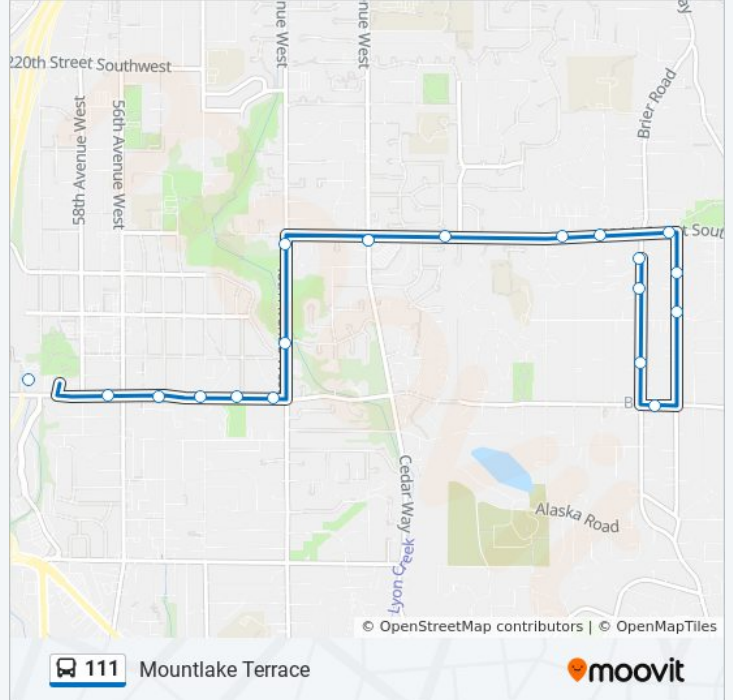

236th St SW & 50th Ave W

48th Ave W & 233rd St SW

48th Ave W & 228th St SW

44th Ave W & 228th St SW

44th Ave W & 228th St SW

228th St SW & 39th PI W

228th St SW & 228th PI SW

228th St SW & 35th Ave W

228th St SW & 32nd Ave W

Brier Rd & 228th St SW

Brier Rd & 232nd St SW

Brier Rd & 232nd St SW

236th St SW & Brier Rd

29th Ave W & 232nd St SW

29th Ave W & 228th St SW

228th St SW & 29th Ave W

236th St SW & 52nd Ave W

236th St SW & 54th Ave W

111 bus Time Schedule

Mountlake Terrace Route Timetable:

Sunday	Not Operational
Monday	6:18 AM - 7:18 AM
Tuesday	6:18 AM - 7:18 AM
Wednesday	6:18 AM - 7:18 AM
Thursday	6:18 AM - 7:18 AM
Friday	6:18 AM - 7:18 AM
Saturday	Not Operational

111 bus Info

Direction: Mountlake Terrace

Stops: 20

Trip Duration: 12 min

Line Summary:

236th St SW & 56th Ave W

Mountlake Terrace Transit Center

111 bus time schedules and route maps are available in an offline PDF at moovitapp.com. Use the [Moovit App](#) to see live bus times, train schedule or subway schedule, and step-by-step directions for all public transit in Seattle - Tacoma, WA.