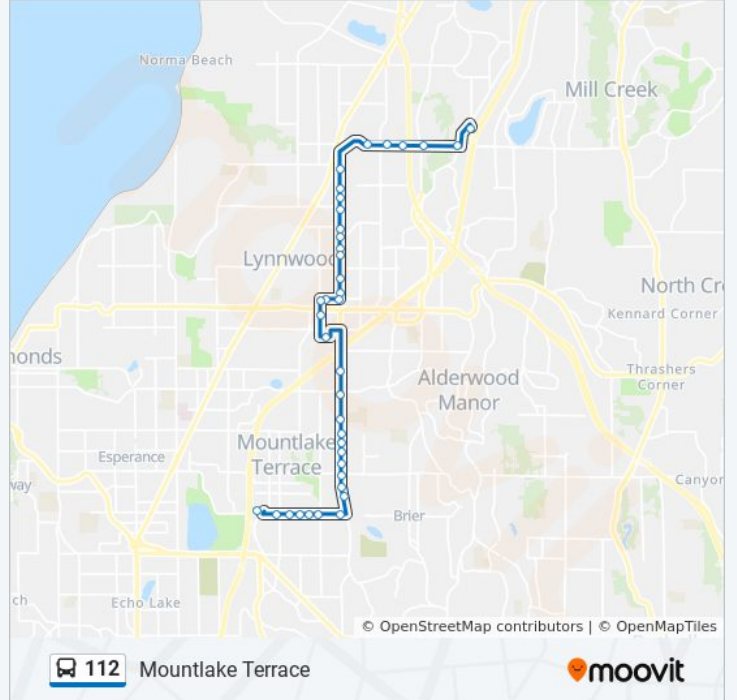

44th Ave W & 223rd St SW

44th Ave W & 220th St SW

44th Ave W & Hawk Way

44th Ave W & 214th St SW

44th Ave W & 20800 Block

Lynnwood Transit Center

48th Ave W & 200th St SW

194th St SW & 48th Ave W

112 bus Info

Direction: Ash Way P&R

Stops: 37

Trip Duration: 34 min

Line Summary:

44th Ave W & 192nd St SW

44th Ave W & 188th St SW

44th Ave W & 184th St SW

44th Ave W & 176th St SW

44th Ave W & 180th St SW

44th Ave W & 181st PI SW

44th Ave W & 183rd PI SW

44th Ave W & 186th St SW

112 bus Time Schedule

Moutlake Terrace Route Timetable:

Sunday	Not Operational
Monday	5:47 AM - 8:47 PM
Tuesday	5:47 AM - 8:47 PM
Wednesday	5:47 AM - 8:47 PM
Thursday	5:47 AM - 8:47 PM
Friday	5:47 AM - 8:47 PM
Saturday	Not Operational

112 bus Info

Direction: Moutlake Terrace

Stops: 38

Trip Duration: 31 min

Line Summary:

44th Ave W & 189th PI SW
 44th Ave W & 192nd PI SW
 194th St SW & 44th Ave W
 194th St SW & 46th Ave W
 48th Ave W & 194th St SW
 48th Ave W & 196th St SW
 Lynnwood Transit Center
 44th Ave W & 20800 Block
 44th Ave W & 212th St SW
 44th Ave W & Hawk Way
 44th Ave W & 221st PI SW
 44th Ave W & 222nd St SW
 44th Ave W & 224th St SW
 44th Ave W & 226th St SW
 44th Ave W & 228th St SW
 44th Ave W & 230th PI SW
 Cedar Way & 232nd St SW
 236th St SW & 44th PI W
 236th St SW & 48th Ave W
 236th St SW & 50th Ave W
 236th St SW & 52nd Ave W
 236th St SW & 54th Ave W
 236th St SW & 56th Ave W
 Mountlake Terrace Transit Center