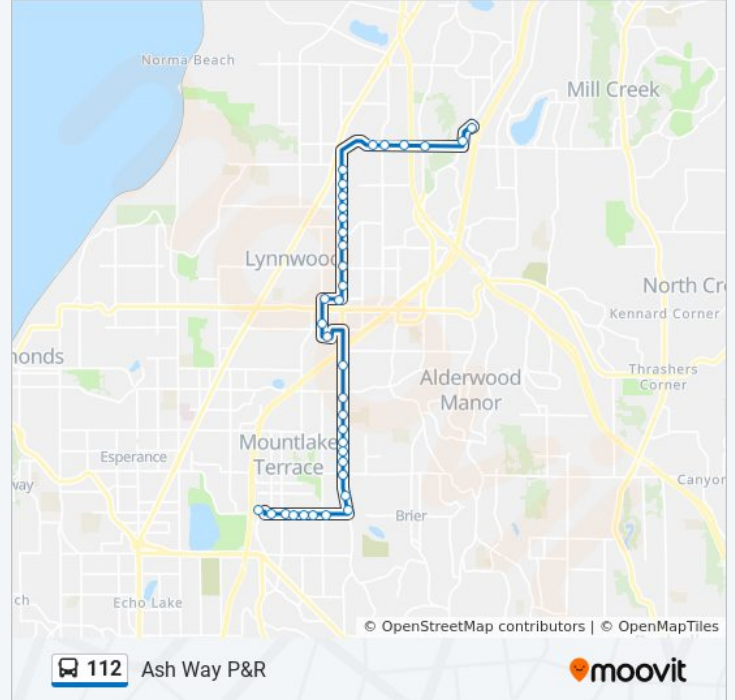

44th Ave W & 223rd St SW

44th Ave W & 220th St SW

44th Ave W & Hawk Way

44th Ave W & 214th St SW

44th Ave W & 20800 Block

Lynnwood Transit Center

48th Ave W & 200th St SW

194th St SW & 48th Ave W

112 bus Info

Direction: Ash Way P&R

Stops: 37

Trip Duration: 34 min

Line Summary:

44th Ave W & 192nd St SW

44th Ave W & 188th St SW

44th Ave W & 184th St SW

44th Ave W & Maple Rd

44th Ave W & 179th St SW

44th Ave W & 176th St SW

44th Ave W & 174th PI SW

44th Ave W & 172nd St SW

44th Ave W & Cobblestone Dr

164th St SW & Spruce Way

164th St SW & 36th Ave W

Swamp Creek Park & Ride

164th St SW & Alderwood Mall Pkwy

Ash Way & 164th St SW

Ash Way Park & Ride

Direction: Moutlake Terrace

38 stops

[VIEW LINE SCHEDULE](#)

Ash Way Park & Ride