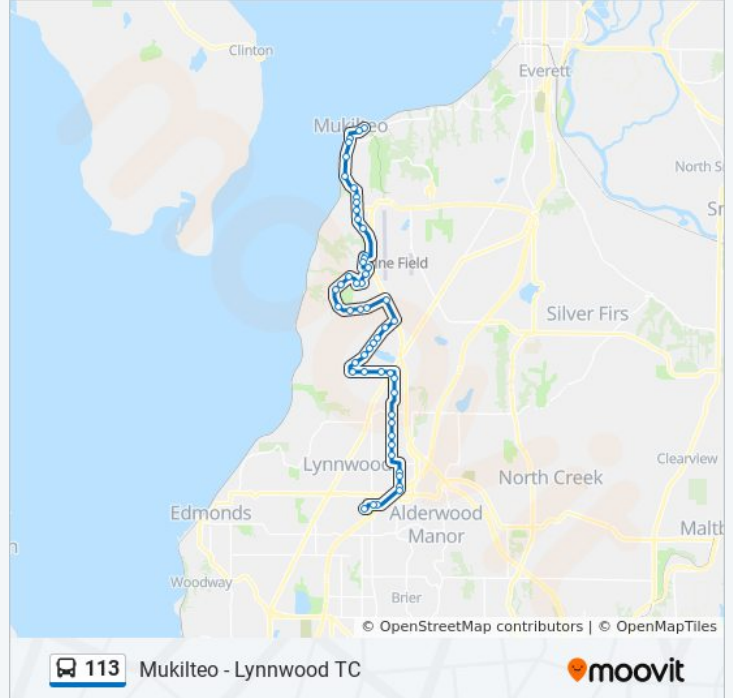

113 bus Info

Direction: Lynnwood

Stops: 51

Trip Duration: 47 min

Line Summary:

Harbour Pointe Blvd & Double Eagle Dr
 Harbour Pointe Blvd SW & 52nd PI W
 Harbour Pointe Blvd SW & Blue Heron Blvd
 Harbour Pointe Blvd SW & Harbour Reach Dr
 Hwy 525 & Harbour Pointe Blvd SW
 Beverly Park Rd & Hwy 525
 Beverly Park Rd & 132nd St SW
 Beverly Park Rd & Harbour Heights Rd
 Beverly Park Rd & 47th PI W
 Beverly Park Rd & 138th PI SW
 Beverly Park Rd & Picnic Point Rd
 Beverly Park Rd & 49th PI W
 148th St SW & 52nd Ave W
 148th St SW & 48th Ave W
 148th St SW & 40th Ave W
 Hwy 99 & 148th St SW
 35th Ave W & 151st PI SW
 35th Ave W & 156th St SW
 36th Ave W & 165th PI SW
 36th Ave W & 167th PI SW
 36th Ave W & 173rd PI SW
 36th Ave W & 176th PI SW
 36th Ave W & 180th PI SW
 33rd Ave W & 188th St SW
 33rd Ave W & 188th St SW
 33rd Ave W & Alderwood Mall Blvd
 Alderwood Mall Blvd & 33rd Ave W
 Alderwood Mall Blvd & 40th Ave W
 Lynnwood Transit Center

Direction: Mukilteo

54 stops

[VIEW LINE SCHEDULE](#)

113 bus Time Schedule

Mukilteo Route Timetable:

Sunday

Not Operational

Lynnwood Transit Center

Alderwood Mall Blvd & 44th Ave W

Alderwood Mall Blvd & 40th Ave W

33rd Ave W & Alderwood Mall Blvd

33rd Ave W & 188th St SW

33rd Ave W & 188th St SW

184th St SW & 33rd Ave W

36th Ave W & 184th St SW

36th Ave W & 179th St SW

Beverly Park Rd & 132nd St SW

Beverly Park Rd & Hwy 525

Hwy 525 & Beverly Park Rd

Harbour Pointe Blvd SW & Hwy 525

Harbour Pointe Blvd SW & Harbour Reach Dr

Harbour Pointe Blvd SW & Blue Heron Blvd

Harbour Pointe Blvd SW & 52nd PI W