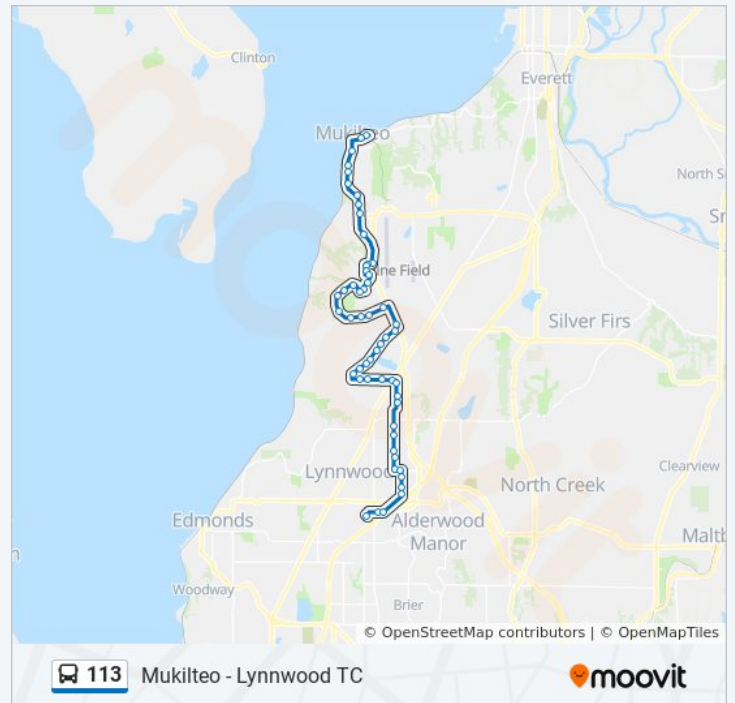

Beverly Park Rd & 132nd St SW

Beverly Park Rd & Hwy 525

Hwy 525 & Beverly Park Rd

Harbour Pointe Blvd SW & Hwy 525

Harbour Pointe Blvd SW & Harbour Reach Dr

Harbour Pointe Blvd SW & Blue Heron Blvd

Harbour Pointe Blvd SW & 52nd PI W

Harbour Pointe Blvd & Double Eagle Dr

Monday	5:34 AM - 10:07 PM
Tuesday	5:34 AM - 10:07 PM
Wednesday	5:34 AM - 10:07 PM
Thursday	5:34 AM - 10:07 PM
Friday	5:34 AM - 10:07 PM
Saturday	Not Operational

113 bus Info

Direction: Mukilteo

Stops: 54

Trip Duration: 51 min

Line Summary:

Harbour Pointe Blvd & N Grove Dr

Harbour Pointe Blvd & Harbour Heights Pkwy

Chennault Beach Rd & Harbour Pointe Blvd

Chennault Beach Rd & Harbour Reach Dr

47th Ave W & Chennault Beach Rd

47th Ave W & 109th St SW

107th St SW & 47th Ave W

47th PI W & 106th St SW

47th PI W & Harbour Pointe Blvd

Harbour Pointe Blvd & 47th PI W

Hwy 525 & Harbour Pointe Blvd

Hwy 525 & 92nd St SW