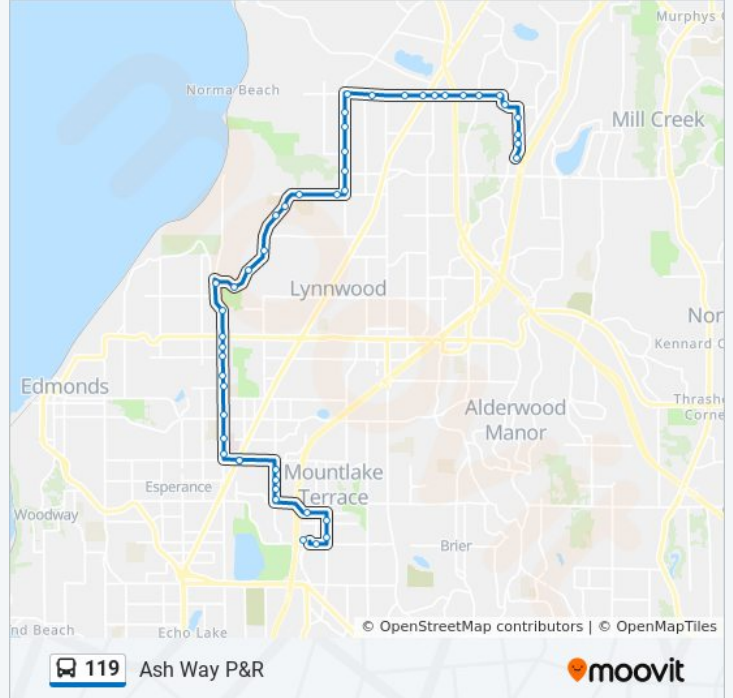

76th Ave W & 212th St SW

76th Ave W & 206th St SW

76th Ave W & 204th St SW

76th Ave W & 200th St SW

76th Ave W & 198th St SW

196th St SW & 76th Ave W

76th Ave W & 190th St SW

76th Ave W & Olympic View Dr

119 bus Info

Direction: Ash Way P&R

Stops: 47

Trip Duration: 37 min

Line Summary:

Olympic View Dr & 181st PI W
 Olympic View Dr & 180th St SW
 Olympic View Dr & 172nd St SW
 Olympic View Dr & 170th PI SW
 168th St SW & 60th Ave W
 168th St SW & 52nd Ave W
 52nd Ave W & 168th St SW
 52nd Ave W & 164th St SW
 52nd Ave W & 160th St SW
 52nd Ave W & 154th St SW
 52nd Ave W & 152nd St SW
 148th St SW & 52nd Ave W
 148th St SW & 48th Ave W
 148th St SW & 40th Ave W
 Hwy 99 & 148th St SW
 148th St SW & 35th Ave W
 148th St SW & Hwy 525
 148th St SW & 29th Ave W
 148th St SW & Manor Way
 148th St SW & 22nd Ave W
 Jefferson Way & 21st Ave W
 18th Ave W & 152nd St SW
 18th Ave W & Oak Rd
 18th Ave W & Ash Way
 Ash Way Park & Ride

Direction: Mountlake Terrace

47 stops

[VIEW LINE SCHEDULE](#)

Ash Way Park & Ride
 18th Ave W & Ash Way
 18th Ave W & 151st PI SW
 Jefferson Way & 19th Ave W

119 bus Time Schedule

Mountlake Terrace Route Timetable:

Stops: 47

Trip Duration: 37 min

Line Summary:

148th St SW & 22nd Pl W

148th St SW & Manor Way

148th St SW & Admiralty Way

148th St SW & 35th Ave W

Hwy 99 & 148th St SW