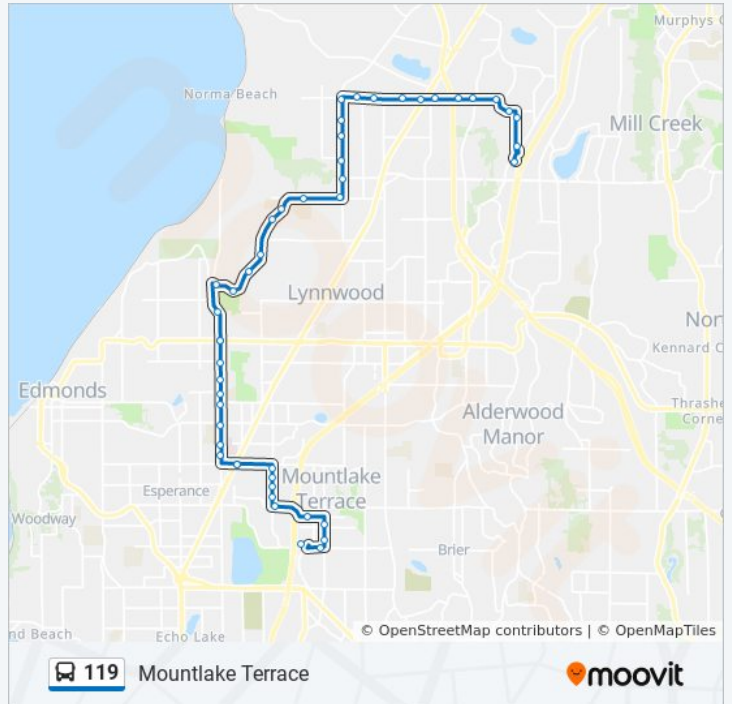

119 bus Info

Direction: Ash Way P&R

Stops: 47

Trip Duration: 37 min

Line Summary:

Olympic View Dr & 181st PI W
 Olympic View Dr & 180th St SW
 Olympic View Dr & 172nd St SW
 Olympic View Dr & 170th PI SW
 168th St SW & 60th Ave W
 168th St SW & 52nd Ave W
 52nd Ave W & 168th St SW
 52nd Ave W & 164th St SW
 52nd Ave W & 160th St SW
 52nd Ave W & 154th St SW
 52nd Ave W & 152nd St SW
 148th St SW & 52nd Ave W
 148th St SW & 48th Ave W
 148th St SW & 40th Ave W
 Hwy 99 & 148th St SW
 148th St SW & 35th Ave W
 148th St SW & Hwy 525
 148th St SW & 29th Ave W
 148th St SW & Manor Way
 148th St SW & 22nd Ave W
 Jefferson Way & 21st Ave W
 18th Ave W & 152nd St SW
 18th Ave W & Oak Rd
 18th Ave W & Ash Way
 Ash Way Park & Ride

Direction: Mountlake Terrace

47 stops

[VIEW LINE SCHEDULE](#)

Ash Way Park & Ride
 18th Ave W & Ash Way
 18th Ave W & 151st PI SW
 Jefferson Way & 19th Ave W

119 bus Time Schedule

Mountlake Terrace Route Timetable:

Stops: 47

Trip Duration: 37 min

Line Summary:

148th St SW & 22nd Pl W

148th St SW & Manor Way

148th St SW & Admiralty Way

148th St SW & 35th Ave W

Hwy 99 & 148th St SW

168th St SW & 52nd Ave W

168th St SW & 60th Ave W

Olympic View Dr & 170th Pl SW

Olympic View Dr & 172nd St SW

Olympic View Dr & 180th St SW

Olympic View Dr & 181st Pl W

Olympic View Dr & 73rd Ave W

Olympic View Dr & 76th Ave W