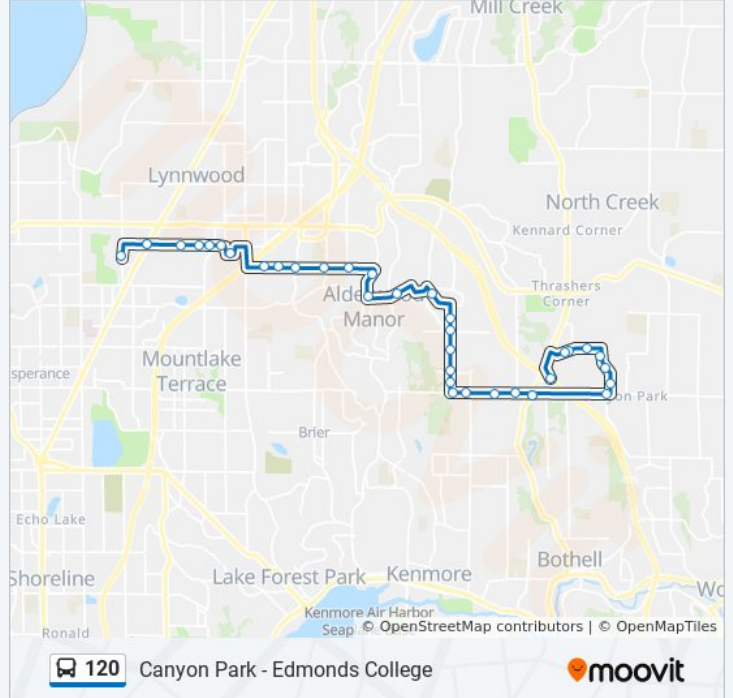

120 bus Info

Direction: Edmonds College

Stops: 35

Trip Duration: 38 min

Line Summary:

228th St SW & 4th Ave W

4th Ave W & 228th St SW

4th Ave W & 224th St SW

4th Ave W & 219th PI SW

4th Ave W & 216th St SW

4th Ave W & 213th PI SW

Hubbard Rd & 210th St SW

Logan Rd & 14th PI W

Cypress Way & 209th PI SW

Cypress Way & 205th St SW

204th St SW & 24th Ave W

204th St SW & 28th Ave W

204th St SW & Poplar Way

204th St SW & 38th Ave W

204th St SW & Larch Way

Lynnwood Transit Center

200th St SW & 50th Ave W

200th St SW & 52nd PI W

200th St SW & 56th Ave W

Heron Station 200th St SW

Heron Station 200th St SW

Edmonds College

120 bus time schedules and route maps are available in an offline PDF at moovitapp.com. Use the [Moovit App](#) to see live bus times, train schedule or subway schedule, and step-by-step directions for all public transit in Seattle - Tacoma, WA.