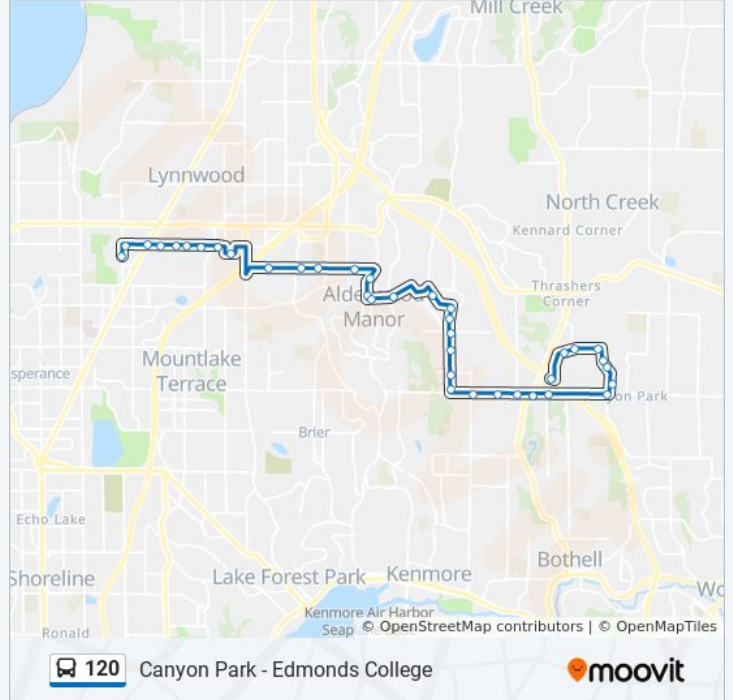

Direction: Canyon Park

38 stops

[VIEW LINE SCHEDULE](#)

- Edmonds College
- 200th St SW & 68th Ave W
- Heron Station 200th St SW
- 200th St SW & 60th Ave W
- 200th St SW & 56th Ave W
- 200th St SW & 56th Ave W
- 200th St SW & 53rd PI W
- 200th St SW & Cedar Valley Rd
- Lynnwood Transit Center
- 204th St SW & Larch Way
- 204th St SW & Poplar Way
- 204th St SW & 30th Ave W
- 204th St SW & 23rd Ave W
- Cypress Way & 206th St SW
- Cypress Way & 209th PI SW
- Larch Way & Cypress Way
- Logan Rd & Locust Way
- Hubbard Rd & 210th St SW
- 4th Ave W & Hubbard Rd
- 4th Ave W & 213th PI SW
- 4th Ave W & 216th St SW
- 4th Ave W & 219th PI SW

120 bus Info

Direction: Canyon Park

Stops: 38

Trip Duration: 38 min

Line Summary:

4th Ave W & 224th St SW
 4th Ave W & 228th St SW
 228th St SE & Meridian Ave S
 228th St SE & 4th Ave SE
 228th St SE & 9th Ave SE
 Hwy 527 & 228th St SE
 Hwy 527 & 228th St SE
 228th St SE & 15th Ave SE
 228th St SE & 27th Ave SE
 29th Dr SE & 228th St SE
 26th Ave SE & 223rd St SE
 26th Ave SE & 220th St SE
 220th St SE & 26th Ave SE
 220th St SE & 20th Ave SE
 220th St SE & 17th Ave SE
 Canyon Park Park & Ride

Direction: Edmonds College

35 stops

[VIEW LINE SCHEDULE](#)

Canyon Park Park & Ride
 220th St SE & 17th Ave SE
 220th St SE & 20th Ave SE
 220th St SE & 23rd Dr SE
 26th Ave SE & 220th St SE
 26th Ave SE & 223rd St SE
 29th Dr SE & 228th St SE
 228th St SE & 27th Ave SE
 Hwy 527 & 228th St SE
 Hwy 527 & 228th St SE
 228th St SE & 9th Ave SE
 228th St SE & 4th Ave SE
 228th St SW & Meridian Ave S

120 bus Info

Direction: Edmonds College

Stops: 35

Trip Duration: 38 min

Line Summary:

228th St SW & 4th Ave W

4th Ave W & 228th St SW

4th Ave W & 224th St SW