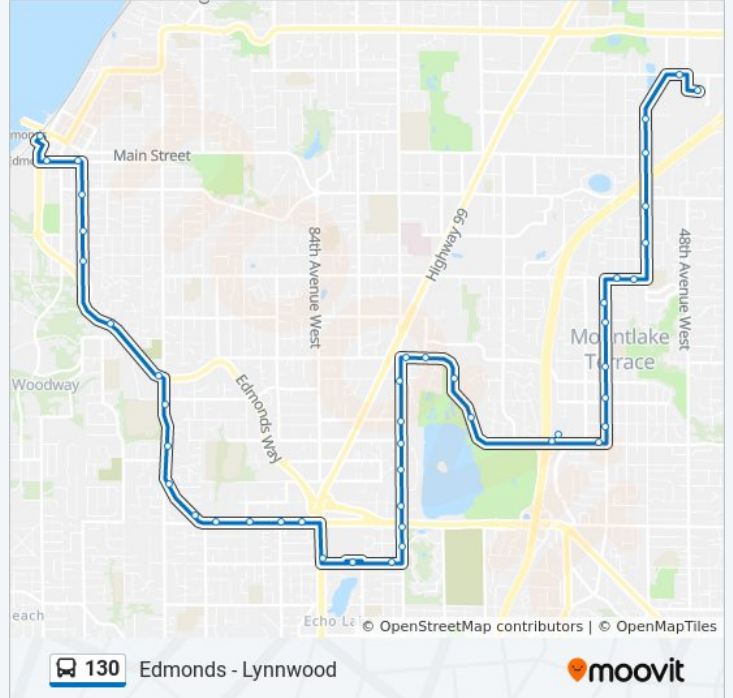

Use the Moovit App to find the closest 130 bus station near you and find out when is the next 130 bus arriving.

Direction: Edmonds

44 stops

[VIEW LINE SCHEDULE](#)

Lynnwood Transit Center

52nd Ave W & 204th St SW

76th Ave W & 230th St SW

76th Ave W & 234th St SW

76th Ave W & 236th St SW

76th Ave W & 238th Pl SW

130 bus Time Schedule

Edmonds Route Timetable:

Sunday	Not Operational
Monday	5:10 AM - 9:10 PM
Tuesday	5:10 AM - 9:10 PM
Wednesday	5:10 AM - 9:10 PM
Thursday	5:10 AM - 9:10 PM
Friday	5:10 AM - 9:10 PM
Saturday	Not Operational

130 bus Info

Direction: Edmonds

Stops: 44

Trip Duration: 40 min

Line Summary:

76th Ave W & 242nd St SW
 Meridian Ave N & N 205th St
 Meridian Ave N & N 203rd St
 N 200th St & Burke Ave N
 Aurora Village Transit Center
 Aurora Ave N/ Hwy 99 & N 200th St
 N 205th St & Aurora Ave N
 244th St SW/N 205th & 87th PI W
 244th St SW & 91st Ave W
 244th St Sw/ N 205th St & Greenwood Ave N
 Firdale Ave & 243rd/241st PI SW
 Firdale Ave & 240th PI SW
 100th Ave W & 237th PI SW
 100th Ave W & 232nd St SW
 Edmonds Way & 100th Ave W
 Edmonds Way & Paradise Ln
 5th Ave S & Elm Way
 5th Ave S & Pine St
 5th Ave S & Holly Dr
 Dayton St & 5th Ave S
 Dayton St & Sunset Ave
 Edmonds Station

Direction: Lynnwood

47 stops

[VIEW LINE SCHEDULE](#)

Edmonds Station
 Railroad Ave & Beach PI
 W Dayton St & Edmonds Way
 Dayton St & 2nd Ave S
 5th Ave S & Dayton St
 5th Ave S & Howell Way
 5th Ave S & Pine St