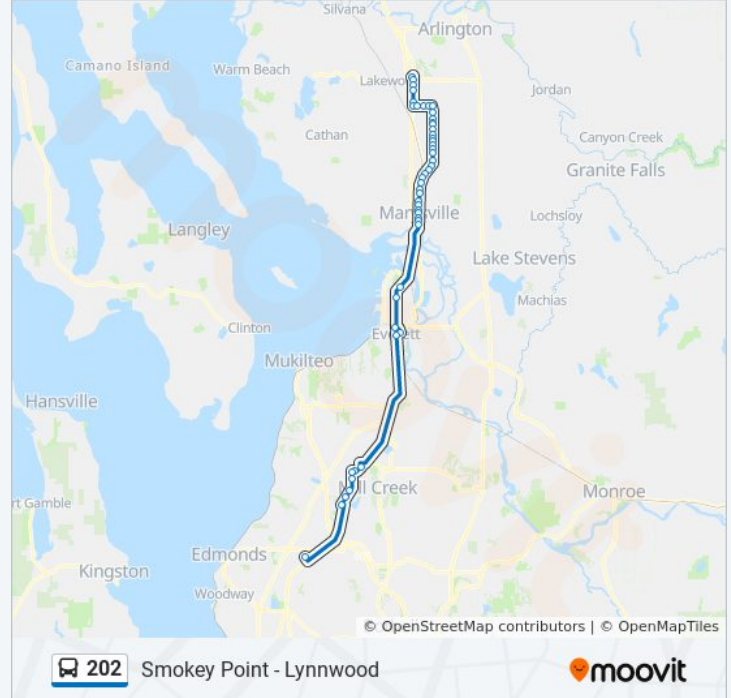

202 bus Info

Direction: Lynnwood

Stops: 50

Trip Duration: 73 min

Line Summary:

Shoultes Rd & 107th PI NE

Shoultes Rd & 103rd PI NE

Shoultes Rd & 100th St NE

State Ave & 100th St NE

State Ave & 92nd St NE

State Ave & 88th St NE

State Ave & 84th St NE

State Ave & 80th St NE

State Ave & 76th St NE

State Ave & Grove St

State Ave & 10th St

Broadway & 38th St

Mariner Park & Ride Bay 4

134th St SW & Ash Way

Ash Way & 135th St SW

Ash Way & 140th St SW

Ash Way & 149th St SW

Ash Way & 153rd PI SW

Ash Way Park & Ride

Lynnwood Transit Center

Direction: Smokey Point

48 stops

[VIEW LINE SCHEDULE](#)

Lynnwood Transit Center

202 bus Time Schedule

Smokey Point Route Timetable:

Sunday	Not Operational
Monday	5:27 AM - 10:22 PM