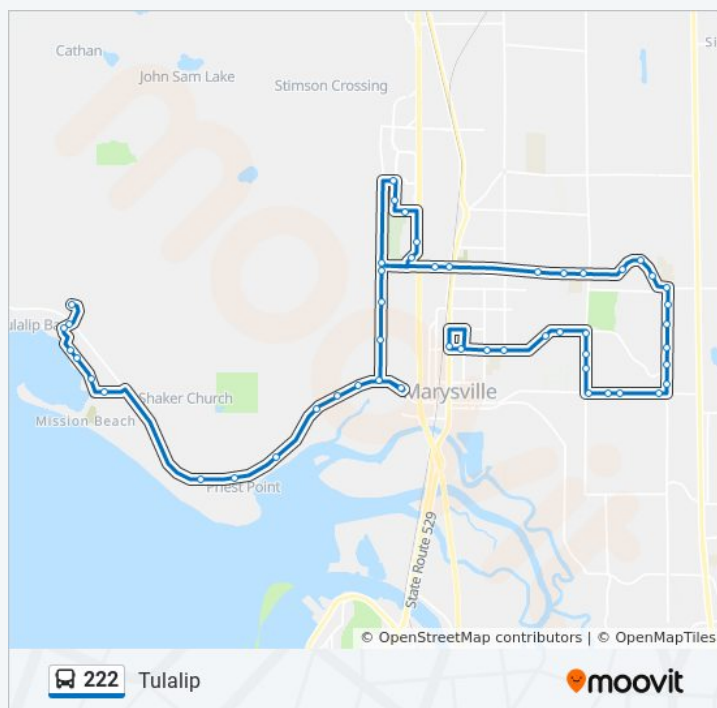

84th St NE & 83rd Ave NE

Ingraham Blvd & 88th St NE

Ingraham Blvd & 76th Ave NE

Ingraham Blvd & 74th Dr NE

88th St NE & 67th Ave NE

88th St NE & 61st Dr NE

88th St NE & 57th Dr NE

88th St NE & State Ave

88th St NE & 36th Ave NE

27th Ave NE & 88th St NE

105th St NE & 30th Ave NE

30th Ave NE & 99th PI NE

99th PI NE & 31st Ave NE

Quil Ceda Blvd at Home Depot

Quil Ceda Blvd & Quil Ceda Pkwy

27th Ave NE & 88th St NE

27th Ave NE & 81st St NE

Wednesday	6:19 AM - 7:20 PM
Thursday	6:19 AM - 7:20 PM
Friday	6:19 AM - 7:20 PM
Saturday	Not Operational

222 bus Info

Direction: Tulalip

Stops: 51

Trip Duration: 56 min

Line Summary: