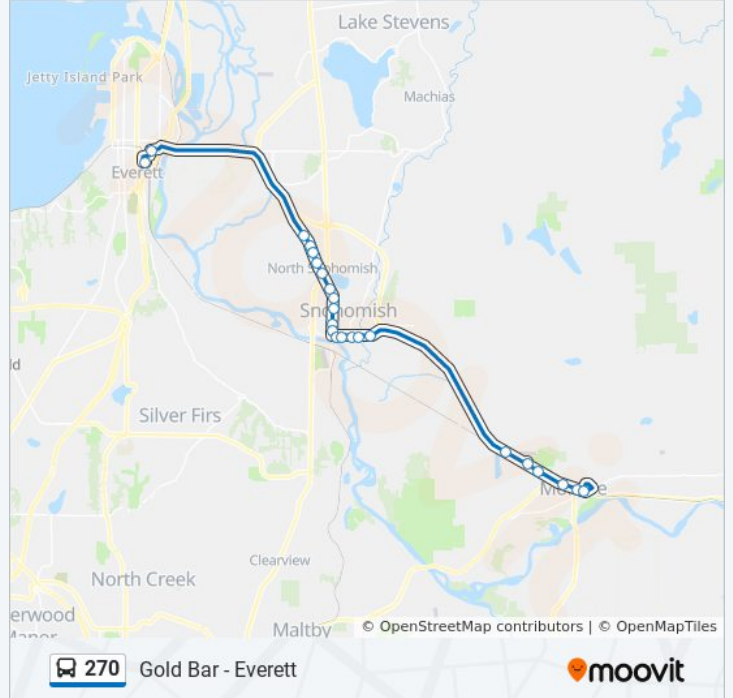

**Direction: Monroe**

23 stops

[VIEW LINE SCHEDULE](#)

Everett Station Bay B4  
 Cedar St & Hewitt - Nb  
 Bickford Ave & 34th St  
 Bickford Ave & 30th St  
 Bickford Ave & 62nd Pl SE  
 Bickford Ave & Weaver Rd  
 Bickford Ave & 19th Pl  
 Ave D & 14th St SE  
 Ave D & 13th St  
 Ave D & Bonneville Ave  
 Ave D & Fifth St  
 Ave D & Third St  
 Second St & Ave C

92nd St SE & 113th Dr SE

Hwy 2 & Fryelands Blvd SE

Monroe Park & Ride

Hwy 2 & 179th Ave SE

Hwy 2 & N Kelsey St

Hwy 2 & N Lewis St

Hwy 2 & Woods Creek Rd

### Direction: Seaway Transit Center Via Everett

41 stops

[VIEW LINE SCHEDULE](#)

1st St & Hwy 2

Lewis Ave & 3rd St

Lewis Ave & 7th St

10th St & Hwy 2

Hwy 2 & 1st St

### 270 bus Info

**Direction:** Seaway Transit Center Via Everett

**Stops:** 41

**Trip Duration:** 69 min

**Line Summary:**

Hwy 2 & 179th Ave SE

Monroe Park & Ride

Hwy 2 & Roosevelt Rd (East)