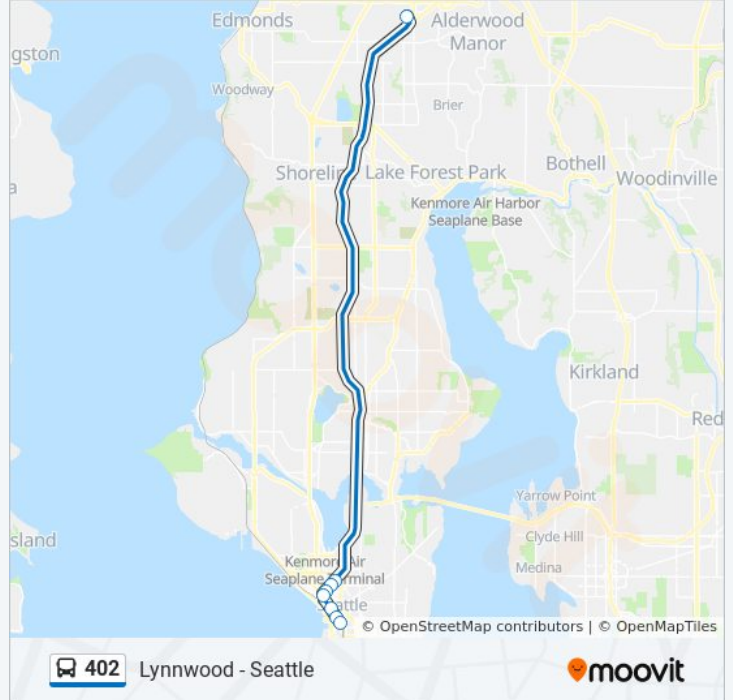

402 bus time schedules and route maps are available in an offline PDF at moovitapp.com. Use the [Moovit App](#) to see live bus times, train schedule or subway schedule, and step-by-step directions for all public transit in Seattle - Tacoma, WA.

[About Moovit](#) • [MaaS Solutions](#) • [Supported Countries](#) • [Mooviter Community](#)

© 2024 Moovit - All Rights Reserved

Check Live Arrival Times