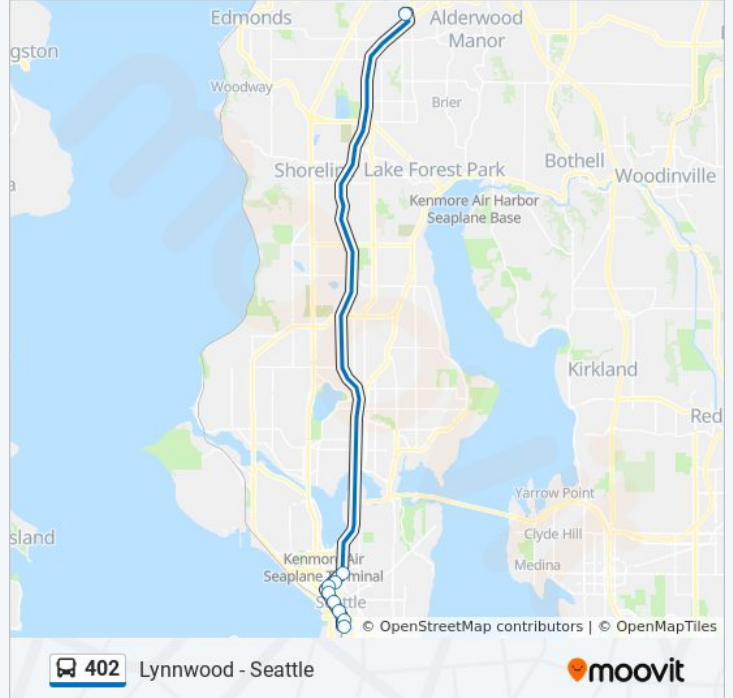

Use the Moovit App to find the closest 402 bus station near you and find out when is the next 402 bus arriving.

Direction: Lynnwood TC

9 stops

[VIEW LINE SCHEDULE](#)

4th Ave S & S Jackson St

4th Ave S & S Washington St

Lynnwood TC Route Timetable:

Sunday	Not Operational
Monday	2:25 PM - 6:35 PM
Tuesday	2:25 PM - 6:35 PM
Wednesday	2:25 PM - 6:35 PM
Thursday	2:25 PM - 6:35 PM
Friday	2:25 PM - 6:35 PM
Saturday	Not Operational

402 bus Info

Direction: Lynnwood TC

Stops: 9

Trip Duration: 45 min

Line Summary:

Direction: Seattle 2nd Ave

8 stops

[VIEW LINE SCHEDULE](#)