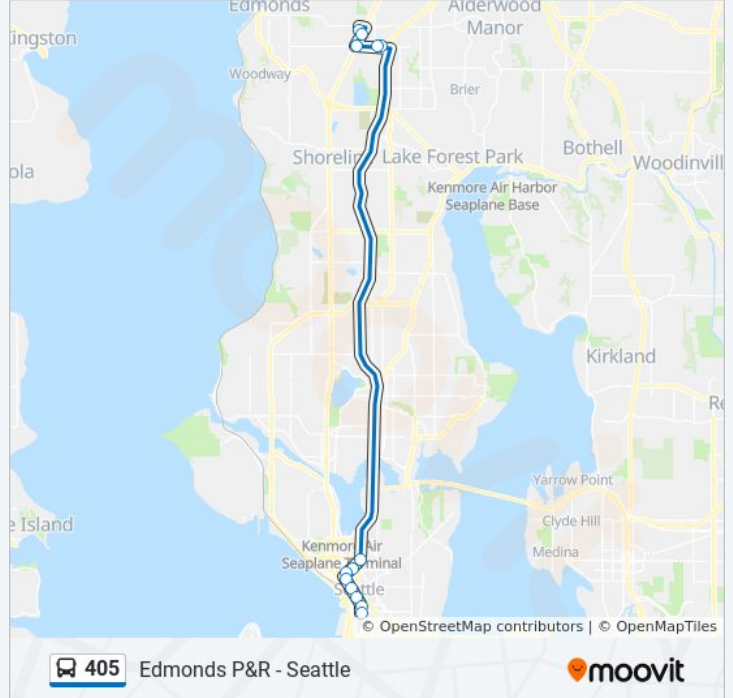

405

Edmonds P&R - Seattle

Get The App

The 405 bus line (Edmonds P&R - Seattle) has 2 routes. For regular weekdays, their operation hours are:

(1) Edmonds P&R: 3:15 PM - 5:55 PM(2) Seattle 2nd Ave: 5:50 AM - 7:50 AM

Use the Moovit App to find the closest 405 bus station near you and find out when is the next 405 bus arriving.

Direction: Edmonds P&R

14 stops

[VIEW LINE SCHEDULE](#)

- 4th Ave S & S Jackson St
- 4th Ave S & S Washington St
- 4th Ave & Cherry St
- 4th Ave & Seneca St
- 4th Ave & Pike St
- Olive Way & 6th Ave
- Howell St & 9th Ave
- Howell St & Yale Ave
- 220th St SW & 64th Ave W
- 220th St SW & 66th Ave W
- Hwy 99 & 220th St SW
- Hwy 99 & 220th St SW
- Hwy 99 & 216th St SW
- Edmonds Park & Ride

405 bus Info

Direction: Edmonds P&R

Stops: 14

Trip Duration: 54 min

Line Summary:

Direction: Seattle 2nd Ave

11 stops

[VIEW LINE SCHEDULE](#)

- Edmonds Park & Ride
- Hwy 99 & 216th St SW
- Hwy 99 & 220th St SW
- 220th St SW & 66th Ave W
- Stewart St & 9th Ave
- Stewart St & 7th Ave
- Stewart St & 4th Ave
- 2nd Ave & Stewart St
- 2nd Ave & Seneca St
- 2nd Ave & Cherry St
- 2nd Ave Ext S & Yesler Way