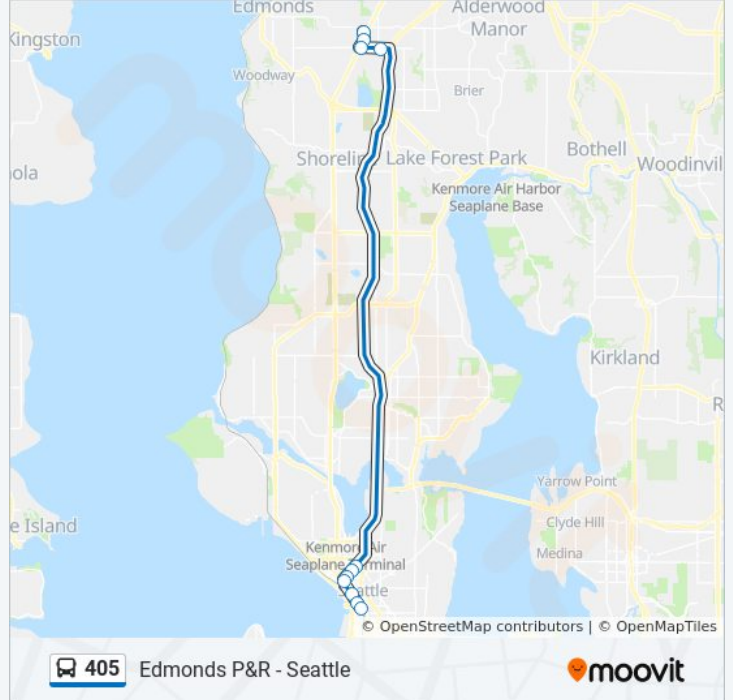

405 bus time schedules and route maps are available in an offline PDF at moovitapp.com. Use the [Moovit App](#) to see live bus times, train schedule or subway schedule, and step-by-step directions for all public transit in Seattle - Tacoma, WA.

[About Moovit](#) • [MaaS Solutions](#) • [Supported Countries](#) • [Mooviter Community](#)

© 2024 Moovit - All Rights Reserved

Check Live Arrival Times