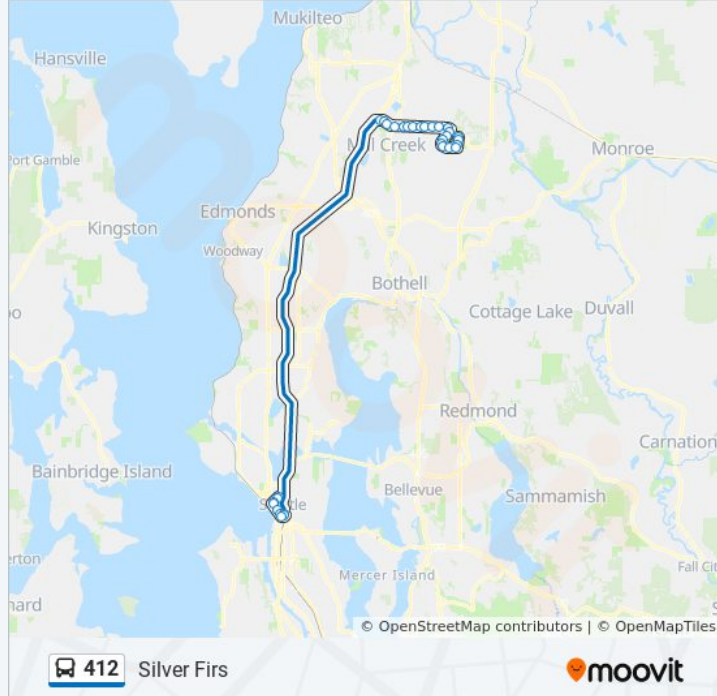

132nd St SE & Seattle Hill Rd

134th PI SE & 58th Dr SE

Puget Park Dr & 136th St SE

Puget Park Dr & 138th PI SE

Puget Park Dr & 54th Ave SE

Puget Park Dr & 146th St SE

Puget Park Dr & 148th St SE

Puget Park Dr & Silver Firs Dr

Puget Park Dr & 62nd Dr SE

Snohomish Cascade Dr & 146th PI SE

Snohomish Cascade Dr & 142nd St SE

Snohomish Cascade Dr & 141st St SE

412 bus time schedules and route maps are available in an offline PDF at moovitapp.com. Use the [Moovit App](#) to see live bus times, train schedule or subway schedule, and step-by-step directions for all public transit in Seattle - Tacoma, WA.

[About Moovit](#) · [MaaS Solutions](#) · [Supported Countries](#) · [Mooviter Community](#)

© 2024 Moovit - All Rights Reserved

Check Live Arrival Times