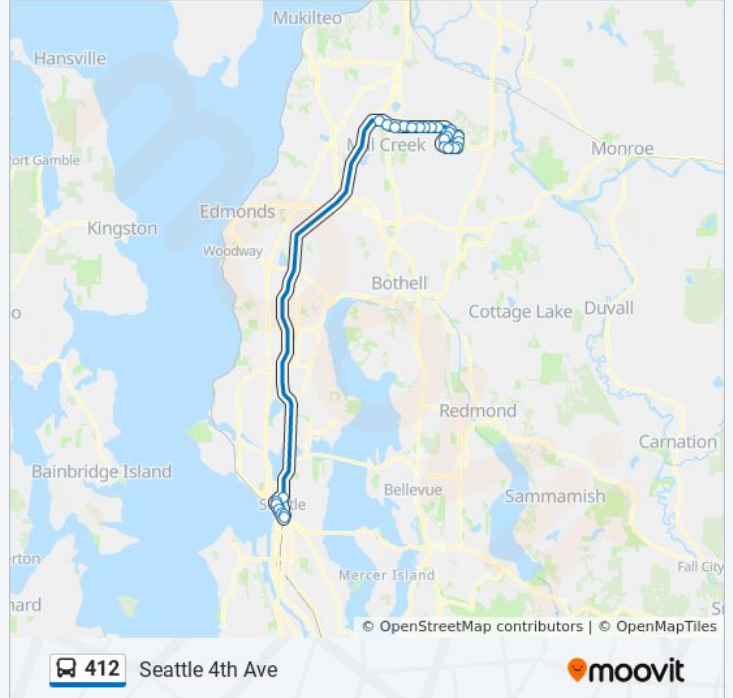

Use the Moovit App to find the closest 412 bus station near you and find out when is the next 412 bus arriving.

Direction: Seattle 4th Ave

27 stops

[VIEW LINE SCHEDULE](#)

Snohomish Cascade Dr & 138th Pl SE

Stops: 27

Trip Duration: 69 min

Line Summary:

4th Ave & Cherry St

4th Ave & Seneca St

4th Ave & Pike St

Olive Way & 6th Ave

Olive Way & Terry Ave

Direction: Silver Firs

30 stops

[VIEW LINE SCHEDULE](#)

Stewart St & 9th Ave

Stewart St & 7th Ave

Stewart St & 4th Ave

2nd Ave & Stewart St

2nd Ave & Seneca St